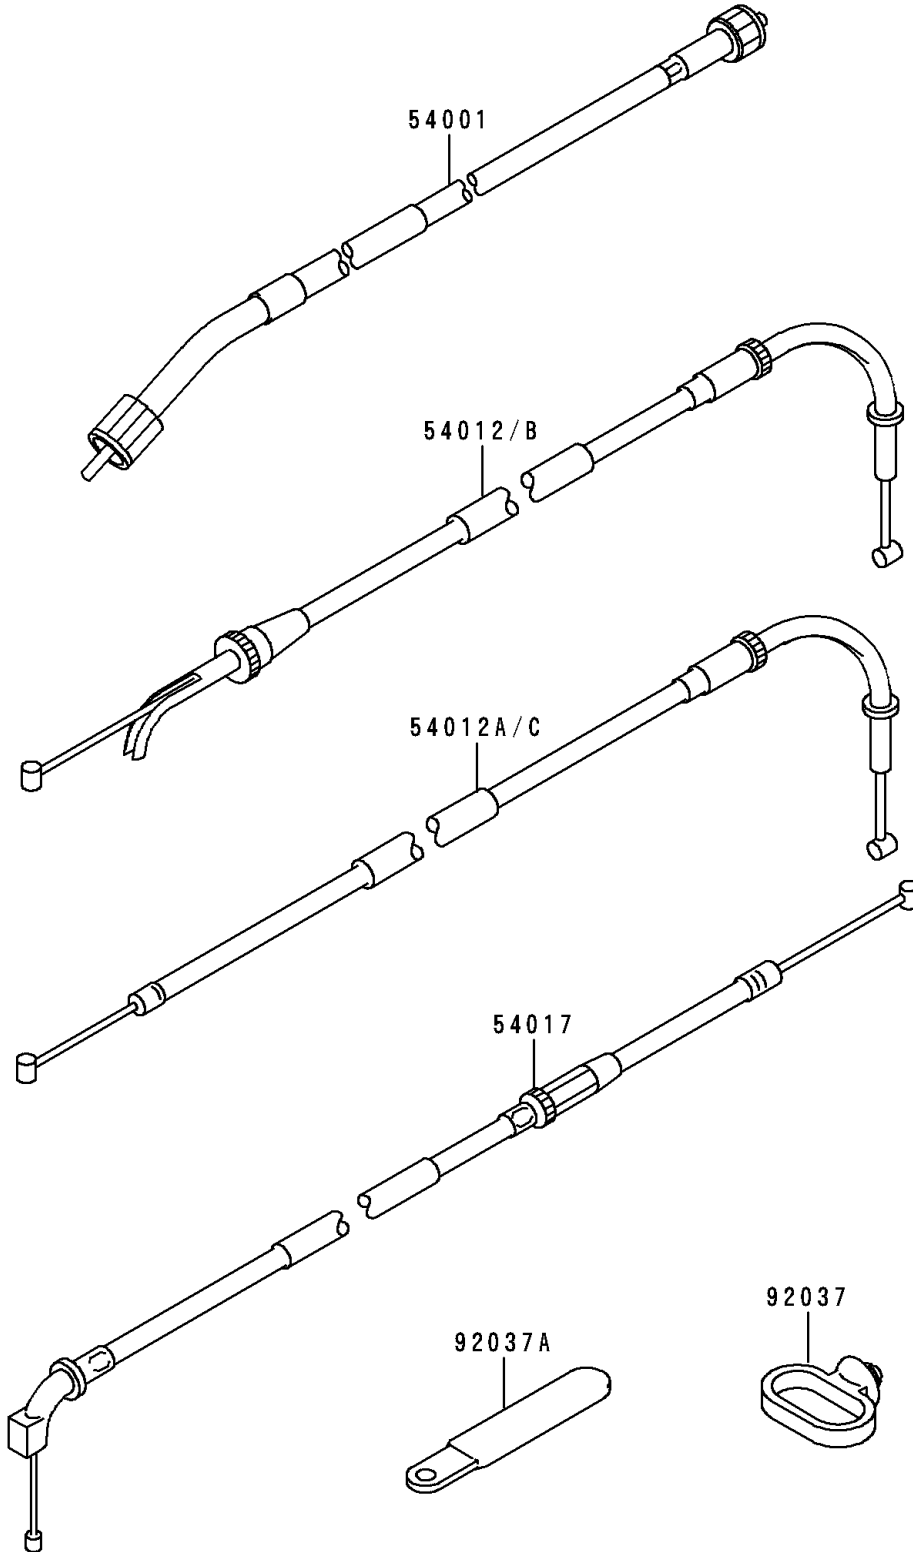

1994 Ninja® ZX™ -9R PARTS DIAGRAM

Cables

F2540

1994 Ninja® ZX™-9R PARTS LIST

Cables

ITEM NAME	PART NUMBER	QUANTITY
CABLE-SPEEDOMETER (Ref # 54001)	54001-1130	1
CABLE-THROTTLE,OPENING (Ref # 54012)	54012-1474	1
CABLE-THROTTLE,CLOSING (Ref # 54012A)	54012-1475	1
CABLE-STARTER (Ref # 54017)	54017-1160	1
CLAMP,CABLE (Ref # 92037)	92037-1459	1
CLAMP (Ref # 92037A)	92037-1993	1