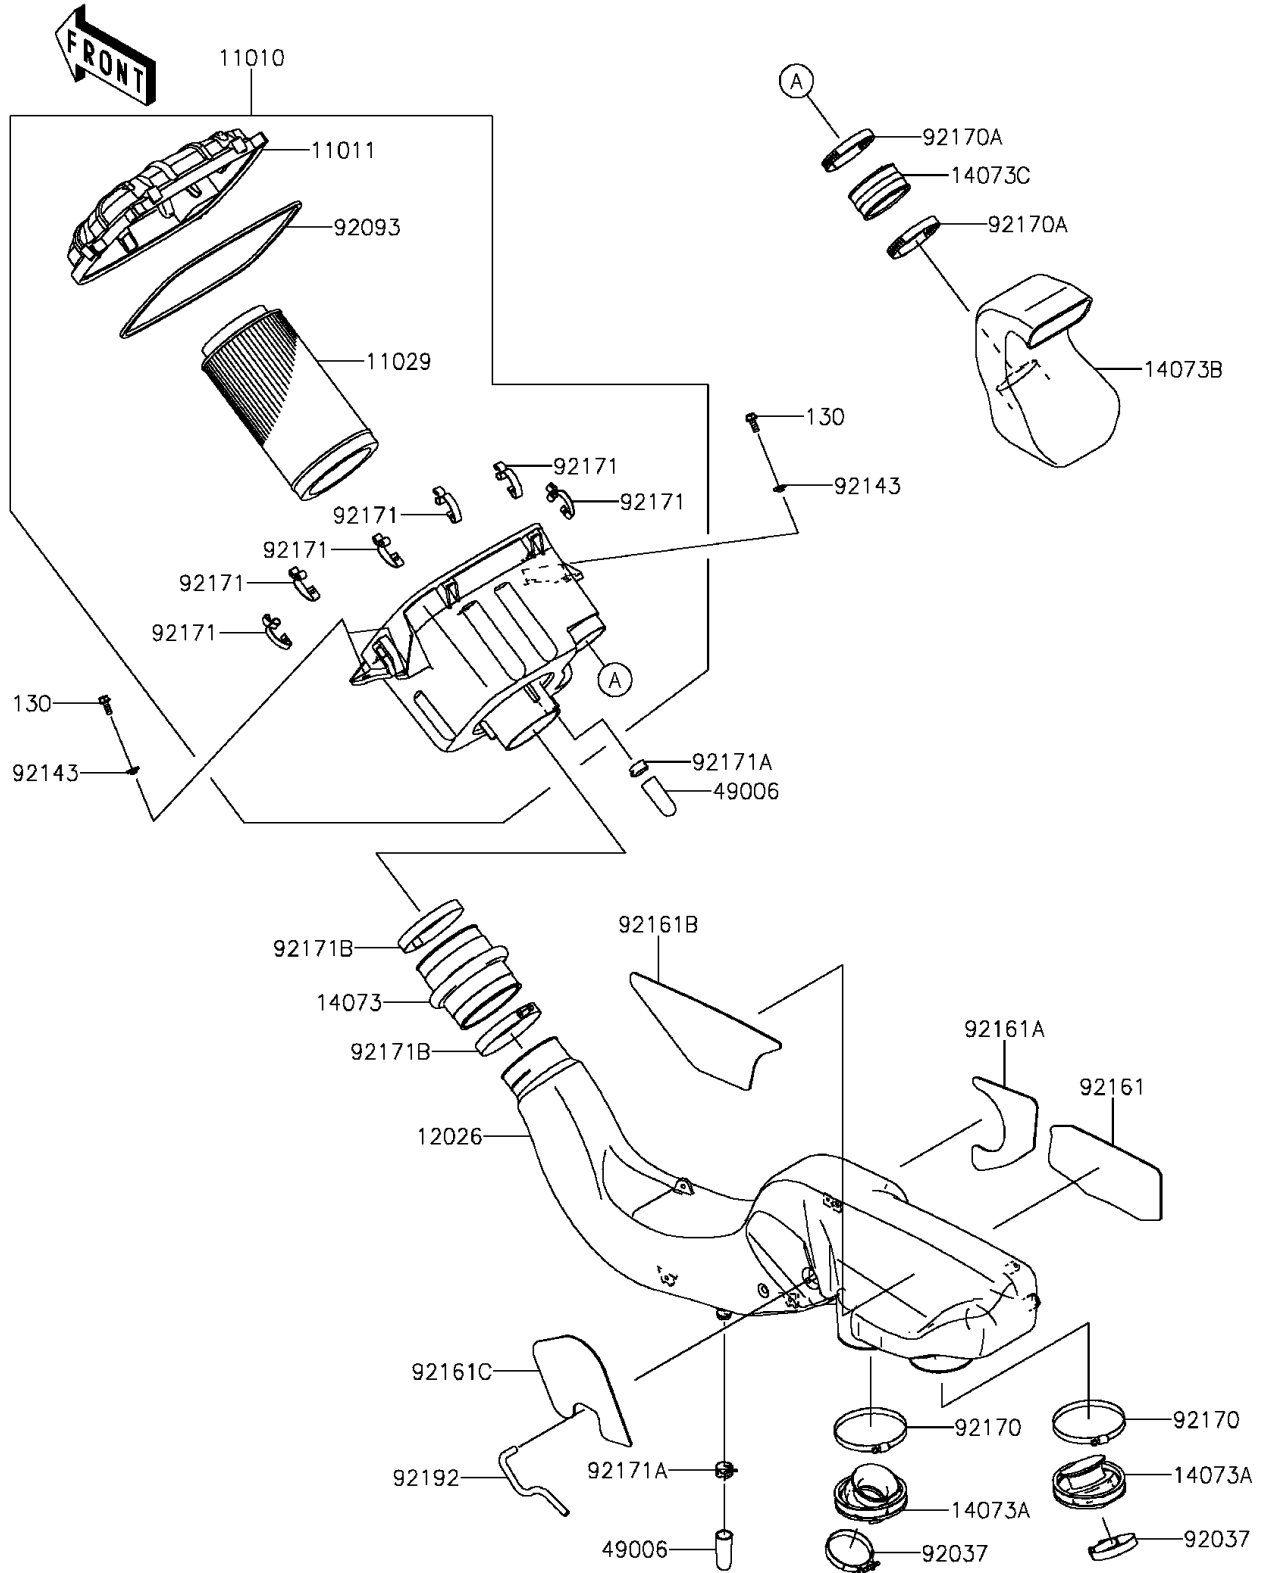

2014 TERYX® CAMO

PARTS DIAGRAM

Air Cleaner

E1130

2014 TERYX® CAMO

PARTS LIST

Air Cleaner

ITEM NAME	PART NUMBER	QUANTITY
FILTER-ASSY-AIR (Ref # 11010)	11010-1873	1
CASE-AIR FILTER (Ref # 11011)	11011-0784	1
ELEMENT-ASSY-AIR FILTER (Ref # 11029)	11029-0740	1
CHAMBER (Ref # 12026)	12026-0010	1
DUCT,JOINT,A/C SIDE (Ref # 14073)	14073-0757	1
DUCT,THROTTLE-CHAMBER (Ref # 14073A)	14073-0758	2
DUCT,INTAKE (Ref # 14073B)	14073-0767	1
DUCT,JOINT (Ref # 14073C)	14073-1775	1
BOOT (Ref # 49006)	49006-1351	2
CLAMP (Ref # 92037)	92037-1523	2
SEAL (Ref # 92093)	92093-0585	1
COLLAR (Ref # 92143)	92143-1087	4
DAMPER,CHAMBER,RH,RR (Ref # 92161)	92161-1518	1
DAMPER,CHAMBER,RH,FR (Ref # 92161A)	92161-1519	1
DAMPER,CHAMBER,LH,RR (Ref # 92161B)	92161-1520	1
DAMPER,CHAMBER,LH,FR (Ref # 92161C)	92161-1521	1
CLAMP (Ref # 92170)	92170-1676	2
CLAMP (Ref # 92170A)	92170-1764	2
CLAMP (Ref # 92171)	92171-0225	6
CLAMP (Ref # 92171A)	92171-1277	2
CLAMP (Ref # 92171B)	92171-3716	2
TUBE,4X8X143 (Ref # 92192)	92192-1230	1
BOLT-FLANGED,6X16 (Ref # 130)	130AA0616	4