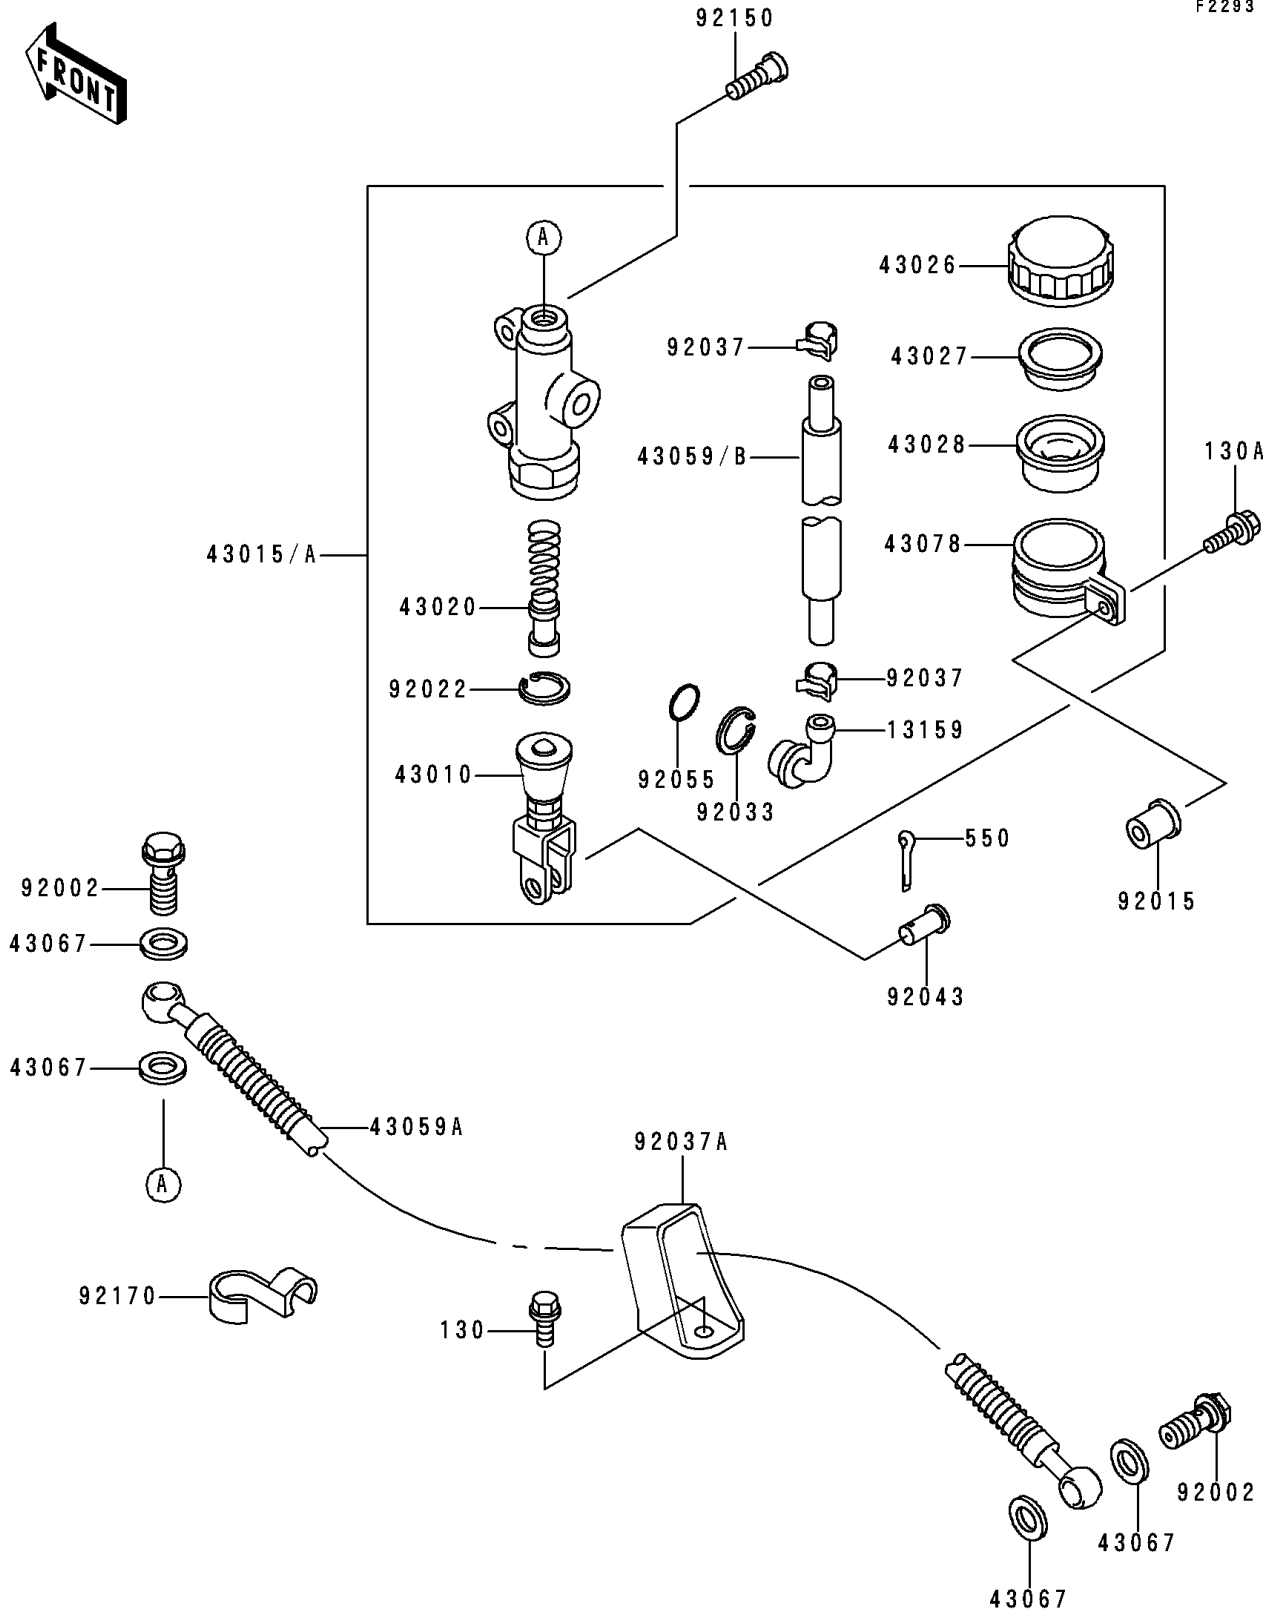

# 1994 Ninja® ZX™ -9R PARTS DIAGRAM

Rear Master Cylinder

F2293

# 1994 Ninja® ZX™-9R PARTS LIST

## Rear Master Cylinder

ITEM NAME	PART NUMBER	QUANTITY
BOLT-FLANGED (Ref # 130)	130J0610	1
BOLT-FLANGED,6X25 (Ref # 130A)	130J0625	1
PIN-COTTER,2.0X15 (Ref # 550)	550D2015	1
CONNECTOR,RR MASTER CYLINDER (Ref # 13159)	13159-1052	1
ROD-ASSY-BRAKE (Ref # 43010)	43010-1062	1
CYLINDER-ASSY-MASTER,RR (Ref # 43015)	43015-1554	1
PISTON-COMP-BRAKE (Ref # 43020)	43020-1094	1
CAP-BRAKE (Ref # 43026)	43026-1051	1
PLATE-DIAPHRAGM (Ref # 43027)	43027-1051	1
DIAPHRAGM,MASTER CYLINDER (Ref # 43028)	43028-1057	1
HOSE-BRAKE,RR (Ref # 43059A)	43059-1774	1
WASHER,10.5X15X1.5 (Ref # 43067)	43067-001	4
RESERVOIR,RR MASTER CYLINDER (Ref # 43078)	43078-1082	1
BOLT,OIL,L=23 (Ref # 92002)	92002-1888	2
NUT (Ref # 92015)	92015-1700	1
WASHER,CIRCRIP (Ref # 92022)	92022-1601	1
RING-SNAP,20.5MM (Ref # 92033)	92033-1186	1
CLAMP,BRAKE HOSE (Ref # 92037)	92037-1547	2
CLAMP,HOSE (Ref # 92037A)	92037-1896	1
PIN,8MM (Ref # 92043)	92043-1303	1
RING-O,MASTER CYLINDER (Ref # 92055)	92055-1251	1
BOLT,SOCKET,8X30 (Ref # 92150)	92150-1843	2
CLAMP,HOSE (Ref # 92170)	92170-1097	1
HOSE-BRAKE,RR MASTER CYLINDER (Ref # 43059)	43059-1551	1