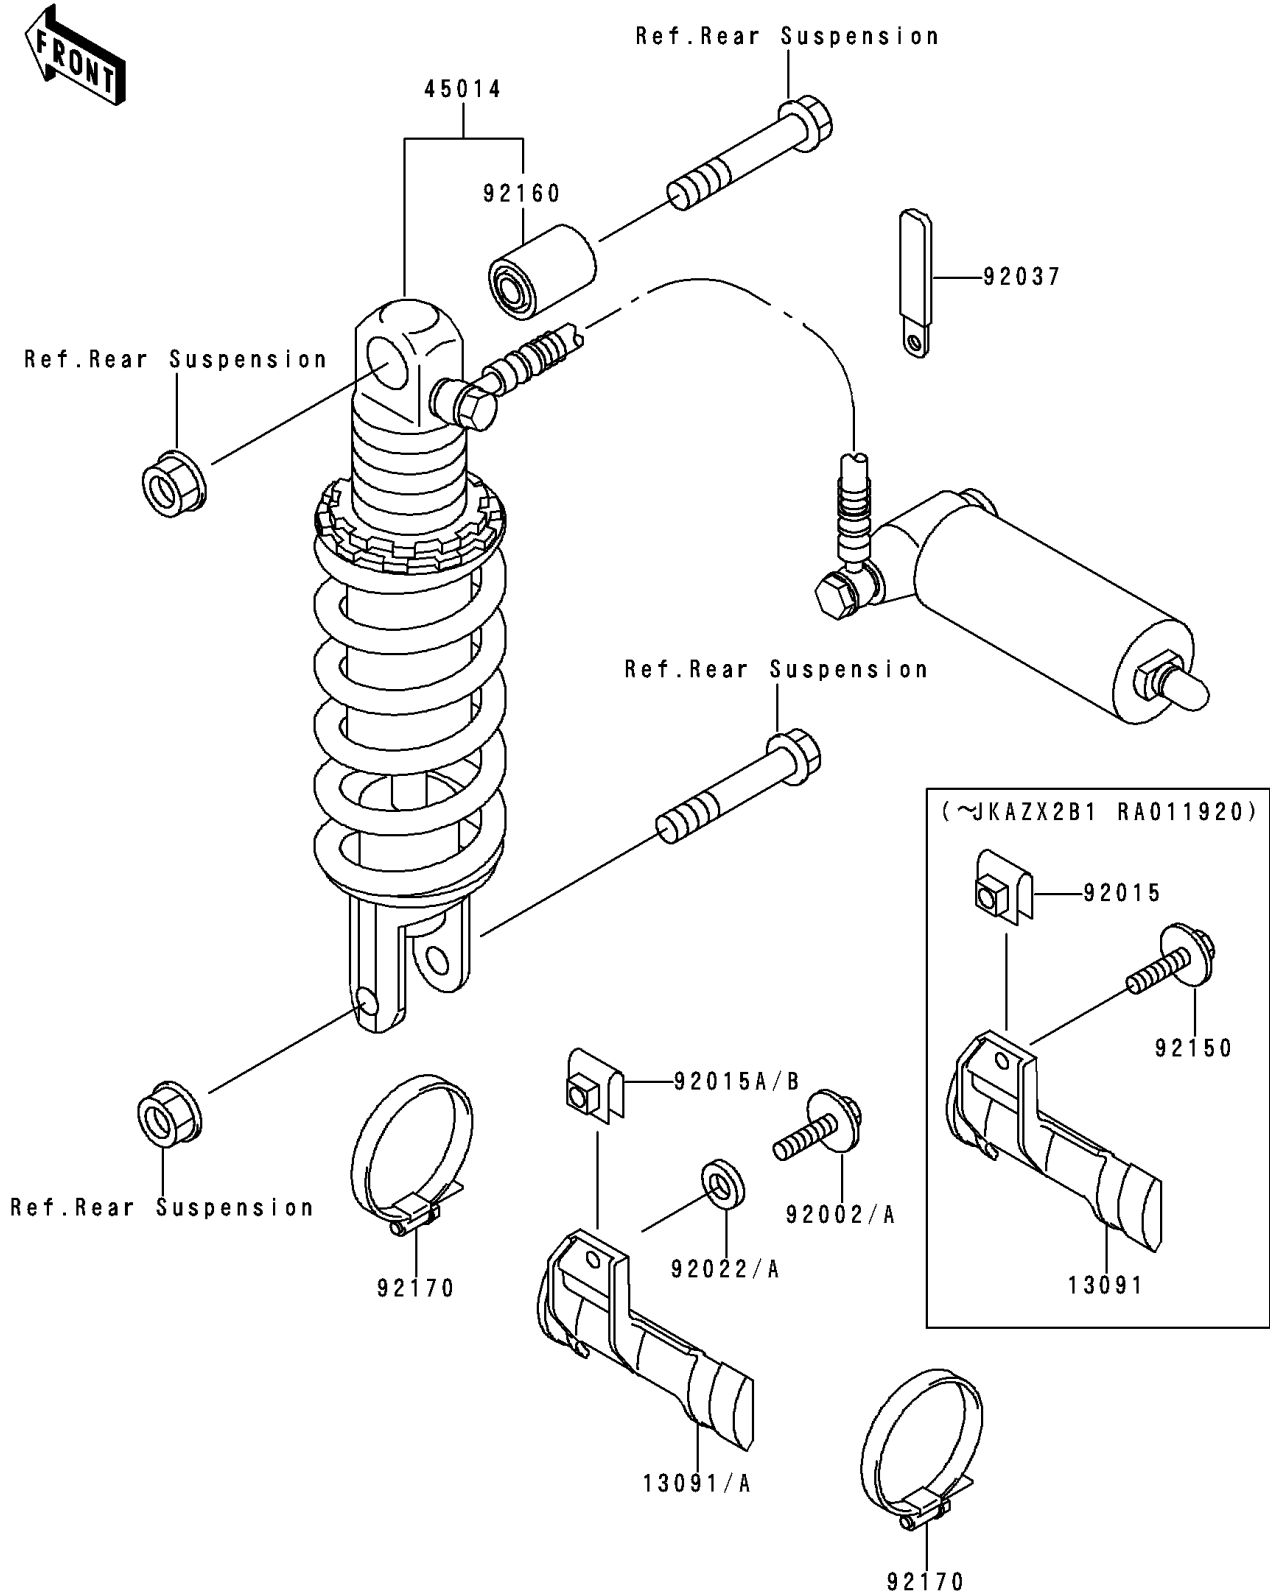

1996 Ninja® ZX™-9R PARTS DIAGRAM

Shock Absorber(s)

F2280

1996 Ninja® ZX™-9R PARTS LIST

Shock Absorber(s)

| ITEM NAME | PART NUMBER | QUANTITY |
|---------------------------------------|-------------|----------|
| HOLDER,RESERVOIR TANK (Ref # 13091A) | 13091-1911 | 1 |
| SHOCKABSORBER (Ref # 45014) | 45014-1570 | 1 |
| BOLT,6X25 (Ref # 92002) | 92002-1582 | 1 |
| NUT,6MM (Ref # 92015A) | 92015-1602 | 1 |
| WASHER,6.5X20X1.6,BLACK (Ref # 92022) | 92022-1346 | 1 |
| CLAMP,WIRING HARNESS (Ref # 92037) | 92037-1069 | 1 |
| DAMPER,SHOCKABSORBER (Ref # 92160) | 92160-1161 | 1 |
| CLAMP (Ref # 92170) | 92170-1318 | 2 |