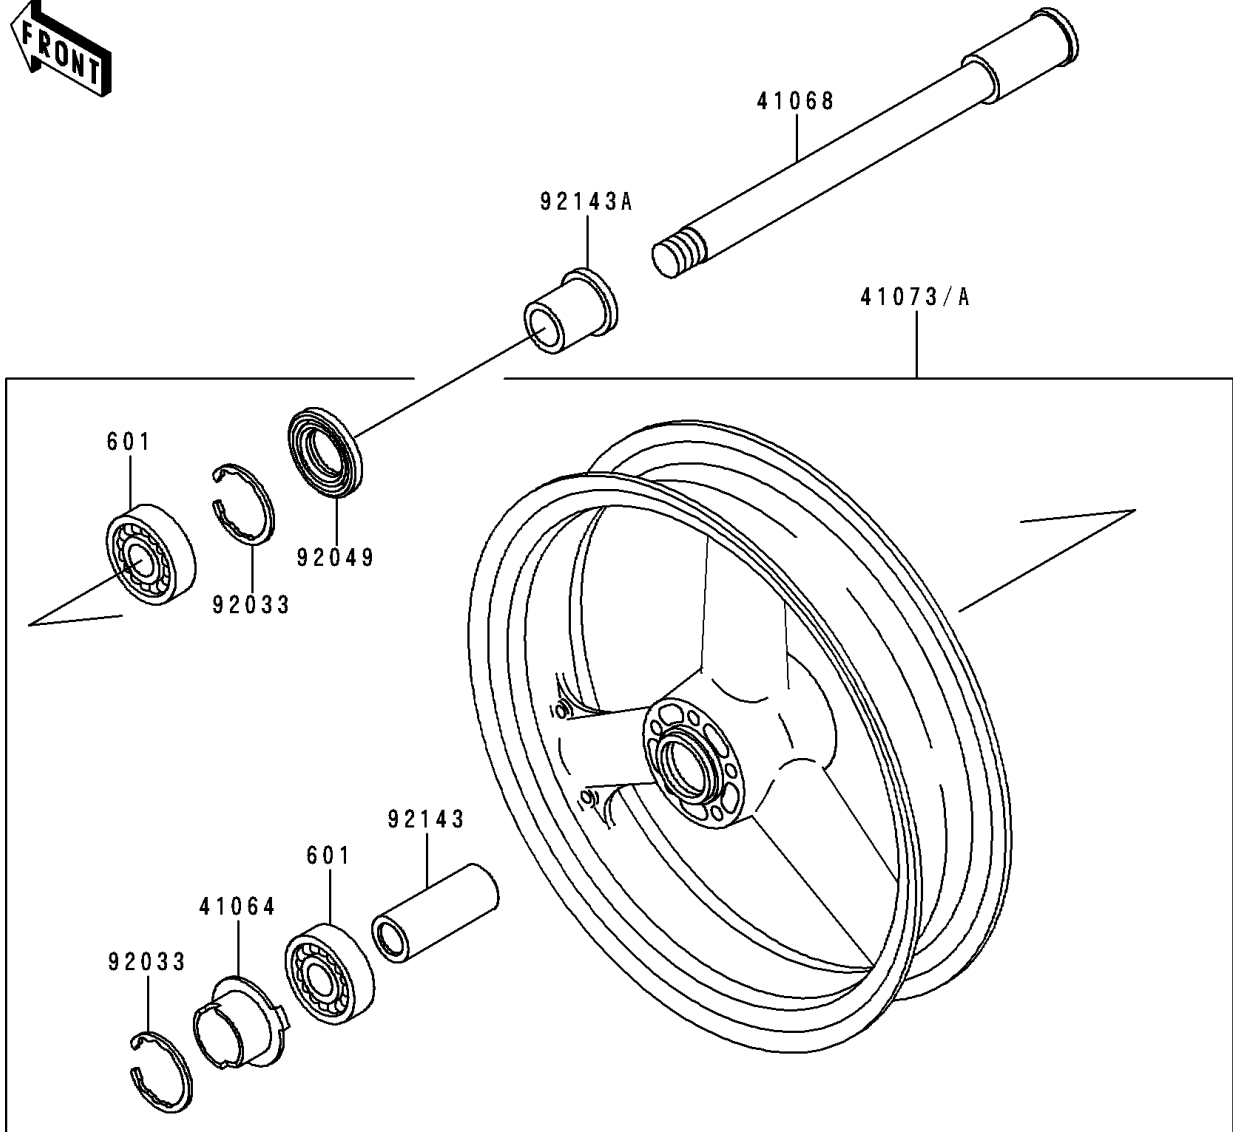

1995 Ninja® ZX™-9R PARTS DIAGRAM

Front Wheel

F2230

1995 Ninja® ZX™ -9R PARTS LIST

Front Wheel

| ITEM NAME | PART NUMBER | QUANTITY |
|---|---------------|----------|
| BEARING-BALL,#6005UU (Ref # 601) | 601B6005UU | 2 |
| GEAR-METER SCREW,9T (Ref # 41060) | 41060-1140 | 1 |
| GEAR-METER SCREW,24T (Ref # 41060A) | 41060-1141 | 1 |
| WASHER,5.1X9X0.4 (Ref # 41063) | 41063-001 | 2 |
| RECEIVER-SPEEDOMETER (Ref # 41064) | 41064-1055 | 1 |
| AXLE,FR (Ref # 41068) | 41068-1327 | 1 |
| WHEEL-ASSY,FR,L.GREEN (Ref # 41073) | 41073-1496-CJ | 1 |
| WHEEL-ASSY,FR,G.GRAY (Ref # 41073A) | 41073-1496-GE | 1 |
| CASE-ASSY-METER GEAR (Ref # 41078) | 41078-1082 | 1 |
| BUSHING,METER GEAR CASE (Ref # 92028) | 92028-1634 | 1 |
| RING-SNAP,47MM (Ref # 92033) | 92033-1042 | 2 |
| PIN,SPRING,3X18 (Ref # 92043) | 92043-1454 | 1 |
| SEAL-OIL,BJN 32 47 5 (Ref # 92049) | 92049-1377 | 1 |
| SEAL-OIL,BJN-C2 35 52 5 (Ref # 92049A) | 92049-1378 | 1 |
| COLLAR,FR HUB,L=94 (Ref # 92143) | 92143-1476 | 1 |
| COLLAR,FR AXLE,RH,L=17.5 (Ref # 92143A) | 92143-1477 | 1 |
| COLLAR,FR AXLE,LH,L=44.5 (Ref # 92143B) | 92143-1478 | 1 |