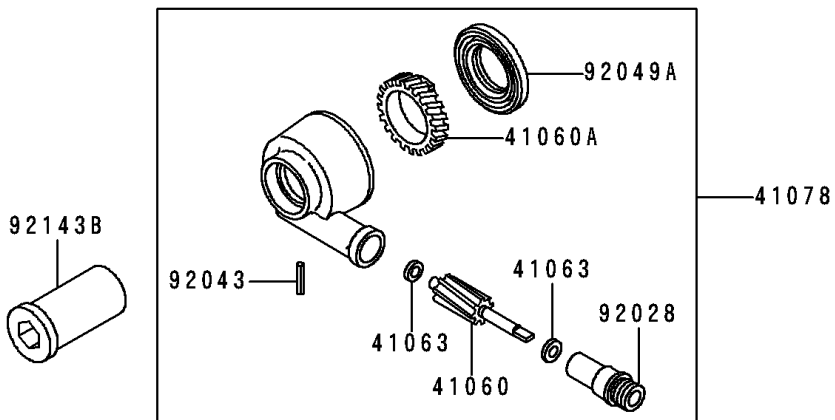

1995 Ninja® ZX™-9R PARTS DIAGRAM

Front Wheel

F2230

1995 Ninja® ZX™ -9R PARTS LIST

Front Wheel

| ITEM NAME | PART NUMBER | QUANTITY |
|---|---------------|----------|
| BEARING-BALL,#6005UU (Ref # 601) | 601B6005UU | 2 |
| GEAR-METER SCREW,9T (Ref # 41060) | 41060-1140 | 1 |
| GEAR-METER SCREW,24T (Ref # 41060A) | 41060-1141 | 1 |
| WASHER,5.1X9X0.4 (Ref # 41063) | 41063-001 | 2 |
| RECEIVER-SPEEDOMETER (Ref # 41064) | 41064-1055 | 1 |
| AXLE,FR (Ref # 41068) | 41068-1327 | 1 |
| WHEEL-ASSY,FR,L.GREEN (Ref # 41073) | 41073-1496-CJ | 1 |
| WHEEL-ASSY,FR,G.GRAY (Ref # 41073A) | 41073-1496-GE | 1 |
| CASE-ASSY-METER GEAR (Ref # 41078) | 41078-1082 | 1 |
| BUSHING,METER GEAR CASE (Ref # 92028) | 92028-1634 | 1 |
| RING-SNAP,47MM (Ref # 92033) | 92033-1042 | 2 |
| PIN,SPRING,3X18 (Ref # 92043) | 92043-1454 | 1 |
| SEAL-OIL,BJN 32 47 5 (Ref # 92049) | 92049-1377 | 1 |
| SEAL-OIL,BJN-C2 35 52 5 (Ref # 92049A) | 92049-1378 | 1 |
| COLLAR,FR HUB,L=94 (Ref # 92143) | 92143-1476 | 1 |
| COLLAR,FR AXLE,RH,L=17.5 (Ref # 92143A) | 92143-1477 | 1 |
| COLLAR,FR AXLE,LH,L=44.5 (Ref # 92143B) | 92143-1478 | 1 |