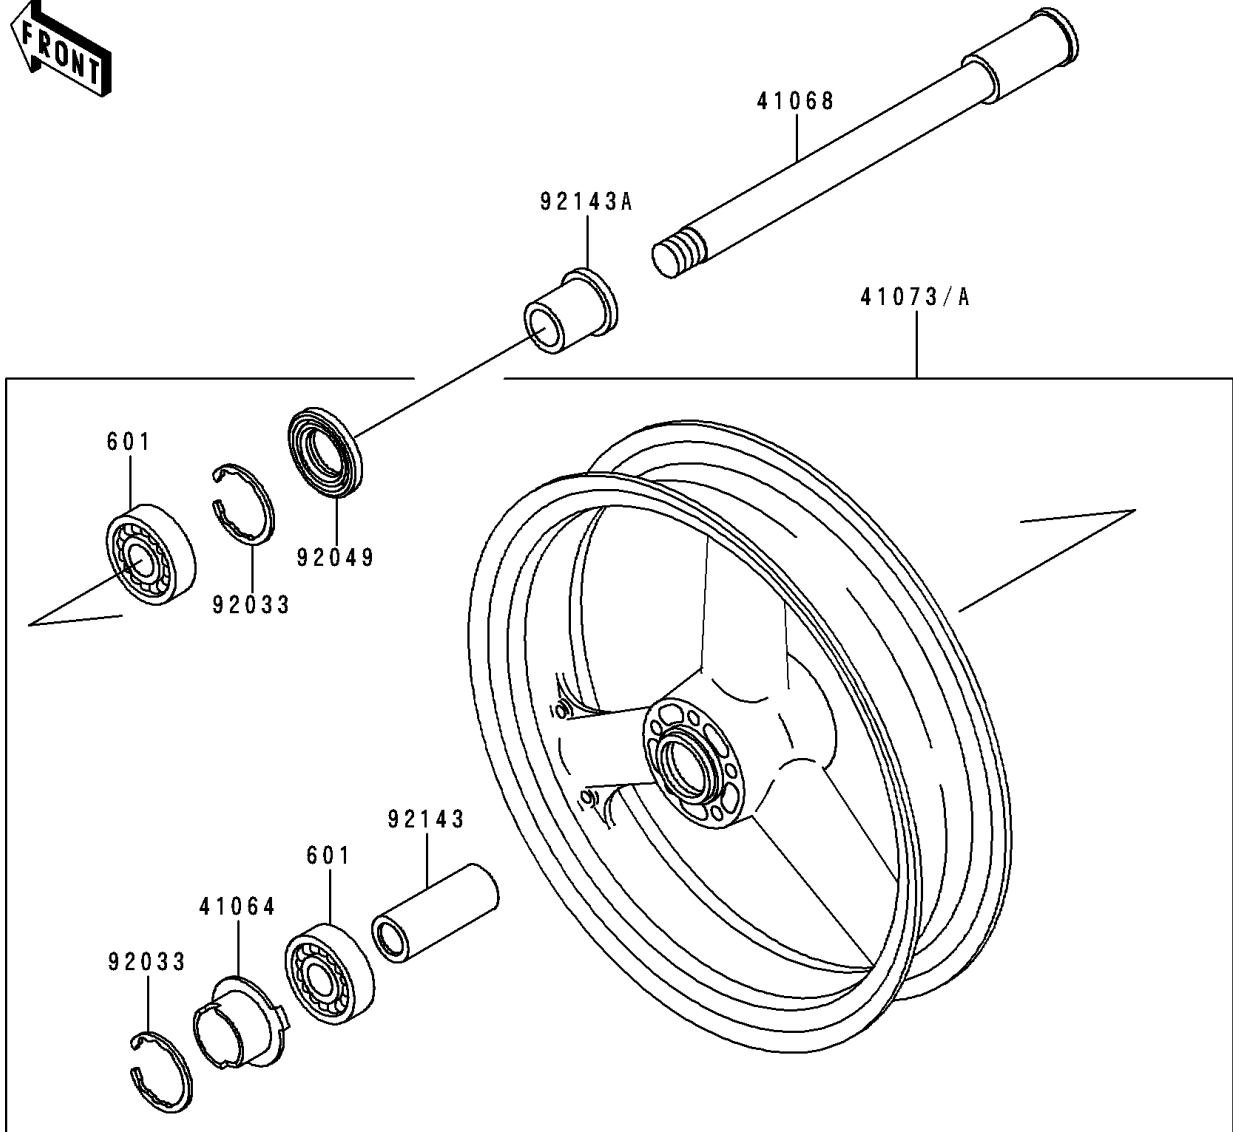

1994 Ninja® ZX™-9R PARTS DIAGRAM

Front Wheel

F2230

1994 Ninja® ZX™-9R PARTS LIST

Front Wheel

ITEM NAME	PART NUMBER	QUANTITY
BEARING-BALL,#6005UU (Ref # 601)	601B6005UU	2
GEAR-METER SCREW,9T (Ref # 41060)	41060-1140	1
GEAR-METER SCREW,24T (Ref # 41060A)	41060-1141	1
WASHER,5.1X9X0.4 (Ref # 41063)	41063-001	2
RECEIVER-SPEEDOMETER (Ref # 41064)	41064-1055	1
AXLE,FR (Ref # 41068)	41068-1327	1
WHEEL-ASSY,FR,L.GREEN (Ref # 41073)	41073-1496-CJ	1
WHEEL-ASSY,FR,G.GRAY (Ref # 41073A)	41073-1496-GE	1
CASE-ASSY-METER GEAR (Ref # 41078)	41078-1082	1
BUSHING,METER GEAR CASE (Ref # 92028)	92028-1634	1
RING-SNAP,47MM (Ref # 92033)	92033-1042	2
PIN,SPRING,3X18 (Ref # 92043)	92043-1454	1
SEAL-OIL,BJN 32 47 5 (Ref # 92049)	92049-1377	1
SEAL-OIL,BJN-C2 35 52 5 (Ref # 92049A)	92049-1378	1
COLLAR,FR HUB,L=94 (Ref # 92143)	92143-1476	1
COLLAR,FR AXLE,RH,L=17.5 (Ref # 92143A)	92143-1477	1
COLLAR,FR AXLE,LH,L=44.5 (Ref # 92143B)	92143-1478	1