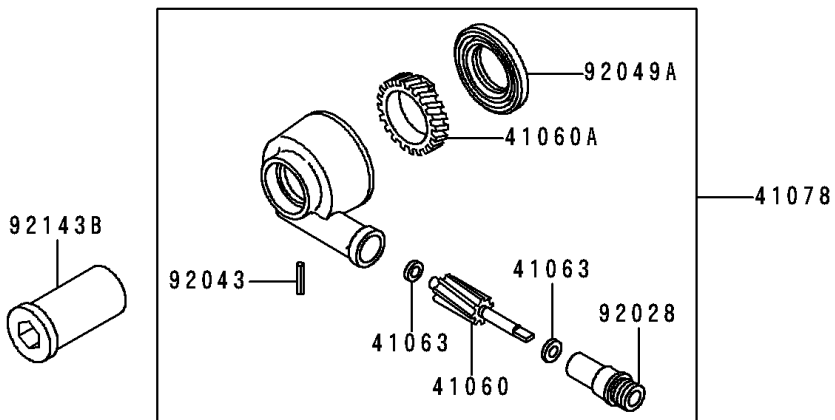

1994 Ninja® ZX™-9R PARTS DIAGRAM

Front Wheel

F2230

1994 Ninja® ZX™-9R PARTS LIST

Front Wheel

ITEM NAME	PART NUMBER	QUANTITY
BEARING-BALL,#6005UU (Ref # 601)	601B6005UU	2
GEAR-METER SCREW,9T (Ref # 41060)	41060-1140	1
GEAR-METER SCREW,24T (Ref # 41060A)	41060-1141	1
WASHER,5.1X9X0.4 (Ref # 41063)	41063-001	2
RECEIVER-SPEEDOMETER (Ref # 41064)	41064-1055	1
AXLE,FR (Ref # 41068)	41068-1327	1
WHEEL-ASSY,FR,L.GREEN (Ref # 41073)	41073-1496-CJ	1
WHEEL-ASSY,FR,G.GRAY (Ref # 41073A)	41073-1496-GE	1
CASE-ASSY-METER GEAR (Ref # 41078)	41078-1082	1
BUSHING,METER GEAR CASE (Ref # 92028)	92028-1634	1
RING-SNAP,47MM (Ref # 92033)	92033-1042	2
PIN,SPRING,3X18 (Ref # 92043)	92043-1454	1
SEAL-OIL,BJN 32 47 5 (Ref # 92049)	92049-1377	1
SEAL-OIL,BJN-C2 35 52 5 (Ref # 92049A)	92049-1378	1
COLLAR,FR HUB,L=94 (Ref # 92143)	92143-1476	1
COLLAR,FR AXLE,RH,L=17.5 (Ref # 92143A)	92143-1477	1
COLLAR,FR AXLE,LH,L=44.5 (Ref # 92143B)	92143-1478	1