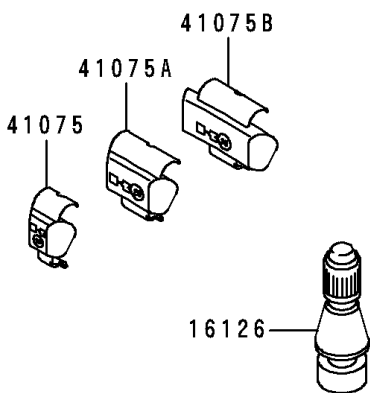

1994 Ninja® ZX™-9R PARTS DIAGRAM

Tires

F2210

1994 Ninja® ZX™-9R PARTS LIST

Tires

ITEM NAME	PART NUMBER	QUANTITY
VALVE,TIRE (Ref # 16126)	16126-1140	2
TIRE,FR,120/70ZR17,BT-50F(BS) (Ref # 41002)	41002-1962	1
TIRE,RR,180/55ZR17,BT-50RJ(BS) (Ref # 41002A)	41002-1963	1
BALANCER-WHEEL,10G,SILVER (Ref # 41075)	41075-1014	AR
BALANCER-WHEEL,20G,SILVER (Ref # 41075A)	41075-1015	AR
BALANCER-WHEEL,30G,SILVER (Ref # 41075B)	41075-1016	AR