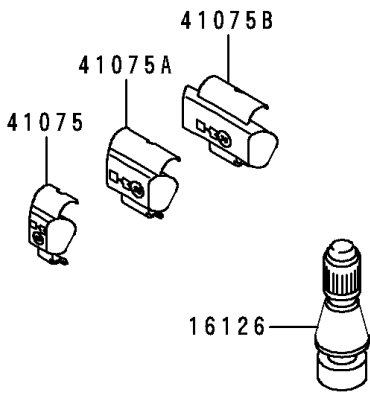

1994 Ninja® ZX™-9R PARTS DIAGRAM

Tires

F2210

1994 Ninja® ZX™-9R PARTS LIST

Tires

ITEM NAME	PART NUMBER	QUANTITY
VALVE,TIRE (Ref # 16126)	16126-1140	2
TIRE,FR,120/70ZR17,BT-50F(BS) (Ref # 41002)	41002-1962	1
TIRE,RR,180/55ZR17,BT-50RJ(BS) (Ref # 41002A)	41002-1963	1
BALANCER-WHEEL,10G,SILVER (Ref # 41075)	41075-1014	AR
BALANCER-WHEEL,20G,SILVER (Ref # 41075A)	41075-1015	AR
BALANCER-WHEEL,30G,SILVER (Ref # 41075B)	41075-1016	AR