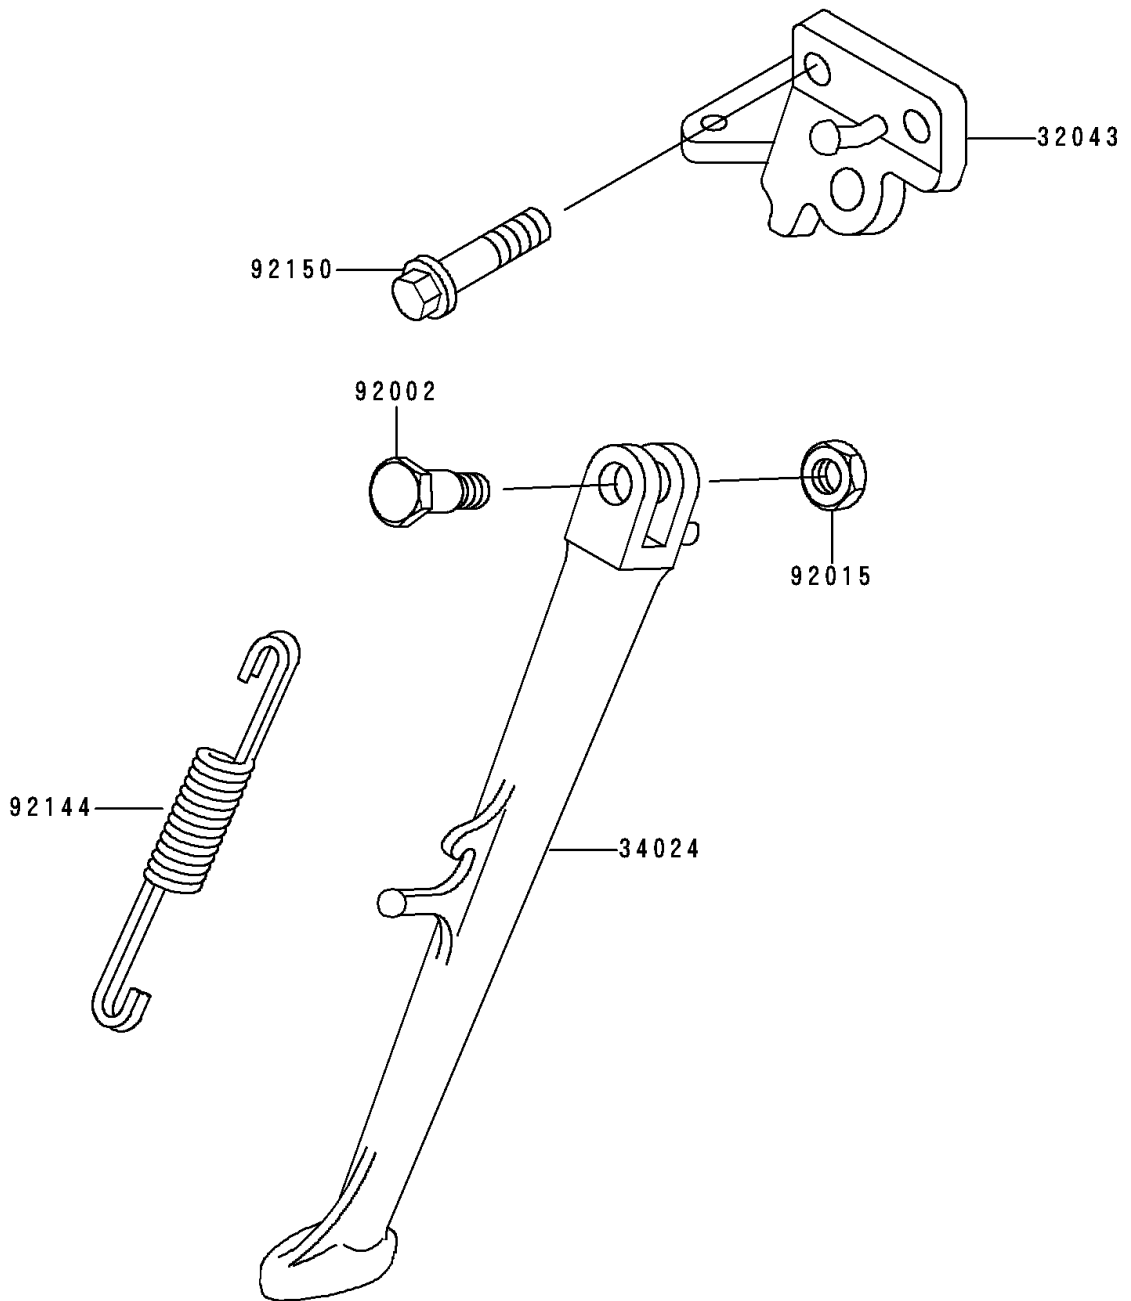

1995 Ninja® ZX™ -9R PARTS DIAGRAM

Stand(s)

F 2190

1995 Ninja® ZX™ -9R PARTS LIST

Stand(s)

ITEM NAME	PART NUMBER	QUANTITY
BRACKET-STAND,SIDE (Ref # 32043)	32043-1342	1
STAND-SIDE (Ref # 34024)	34024-1276	1
BOLT,SIDE STAND (Ref # 92002)	92002-1813	1
NUT,LOCK,10MM,BLACK (Ref # 92015)	92015-1188	1
SPRING,SIDE STAND (Ref # 92144)	92144-1127	1
BOLT,FLANGED,10X35 (Ref # 92150)	92150-1353	2