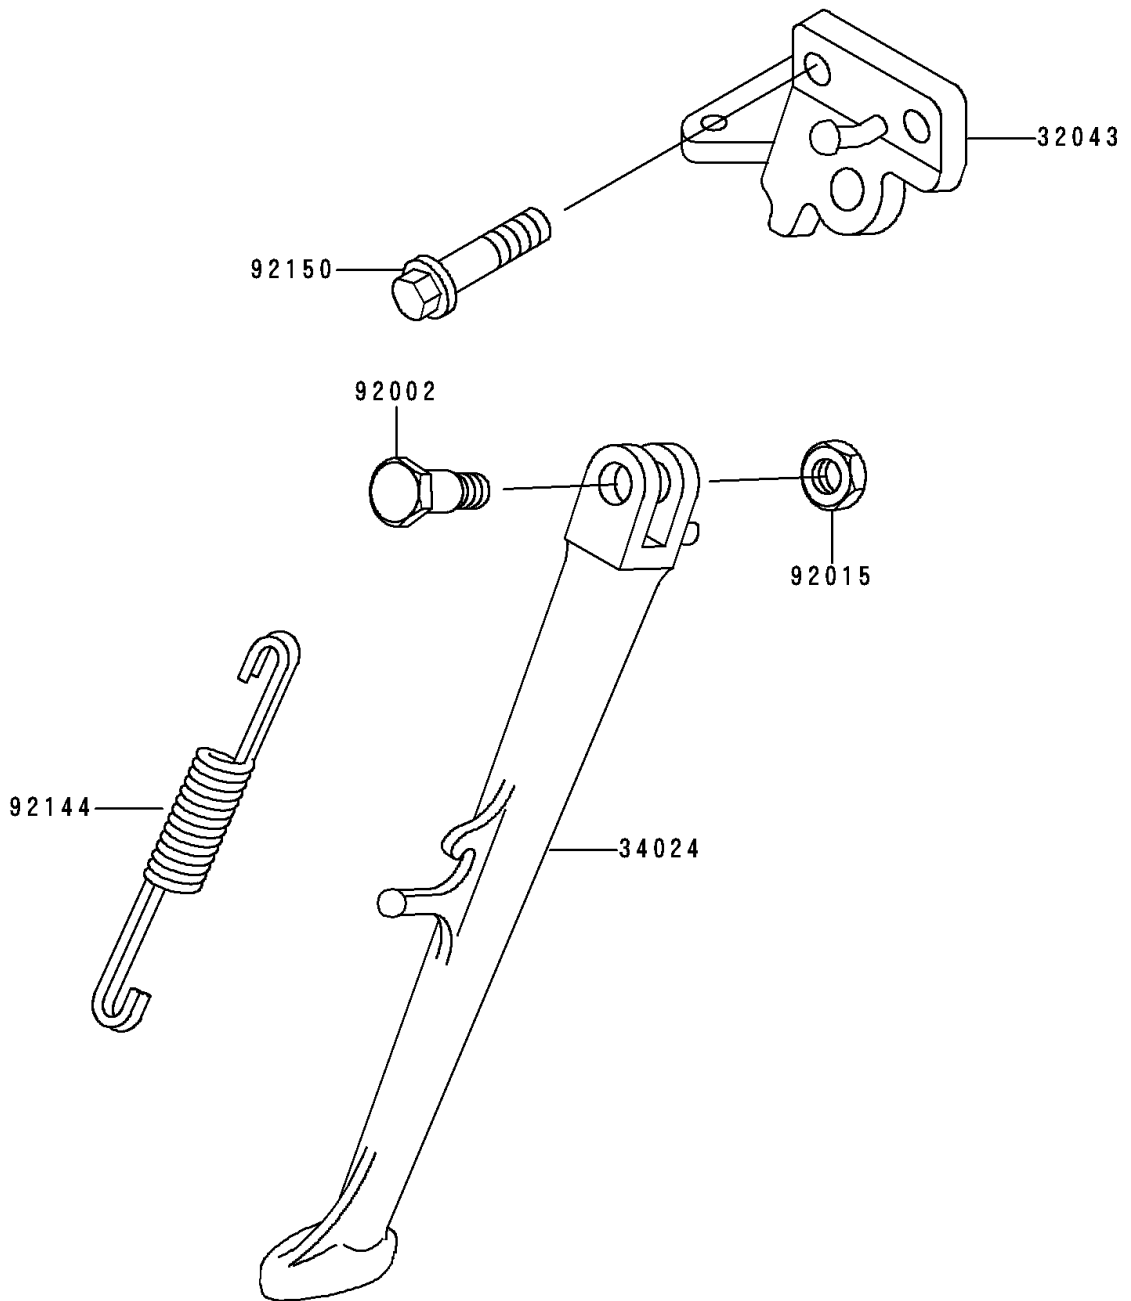

1994 Ninja® ZX™ -9R PARTS DIAGRAM

Stand(s)

F 2190

1994 Ninja® ZX™ -9R PARTS LIST

Stand(s)

ITEM NAME	PART NUMBER	QUANTITY
BRACKET-STAND,SIDE (Ref # 32043)	32043-1342	1
STAND-SIDE (Ref # 34024)	34024-1276	1
BOLT,SIDE STAND (Ref # 92002)	92002-1813	1
NUT,LOCK,10MM,BLACK (Ref # 92015)	92015-1188	1
SPRING,SIDE STAND (Ref # 92144)	92144-1127	1
BOLT,FLANGED,10X35 (Ref # 92150)	92150-1353	2