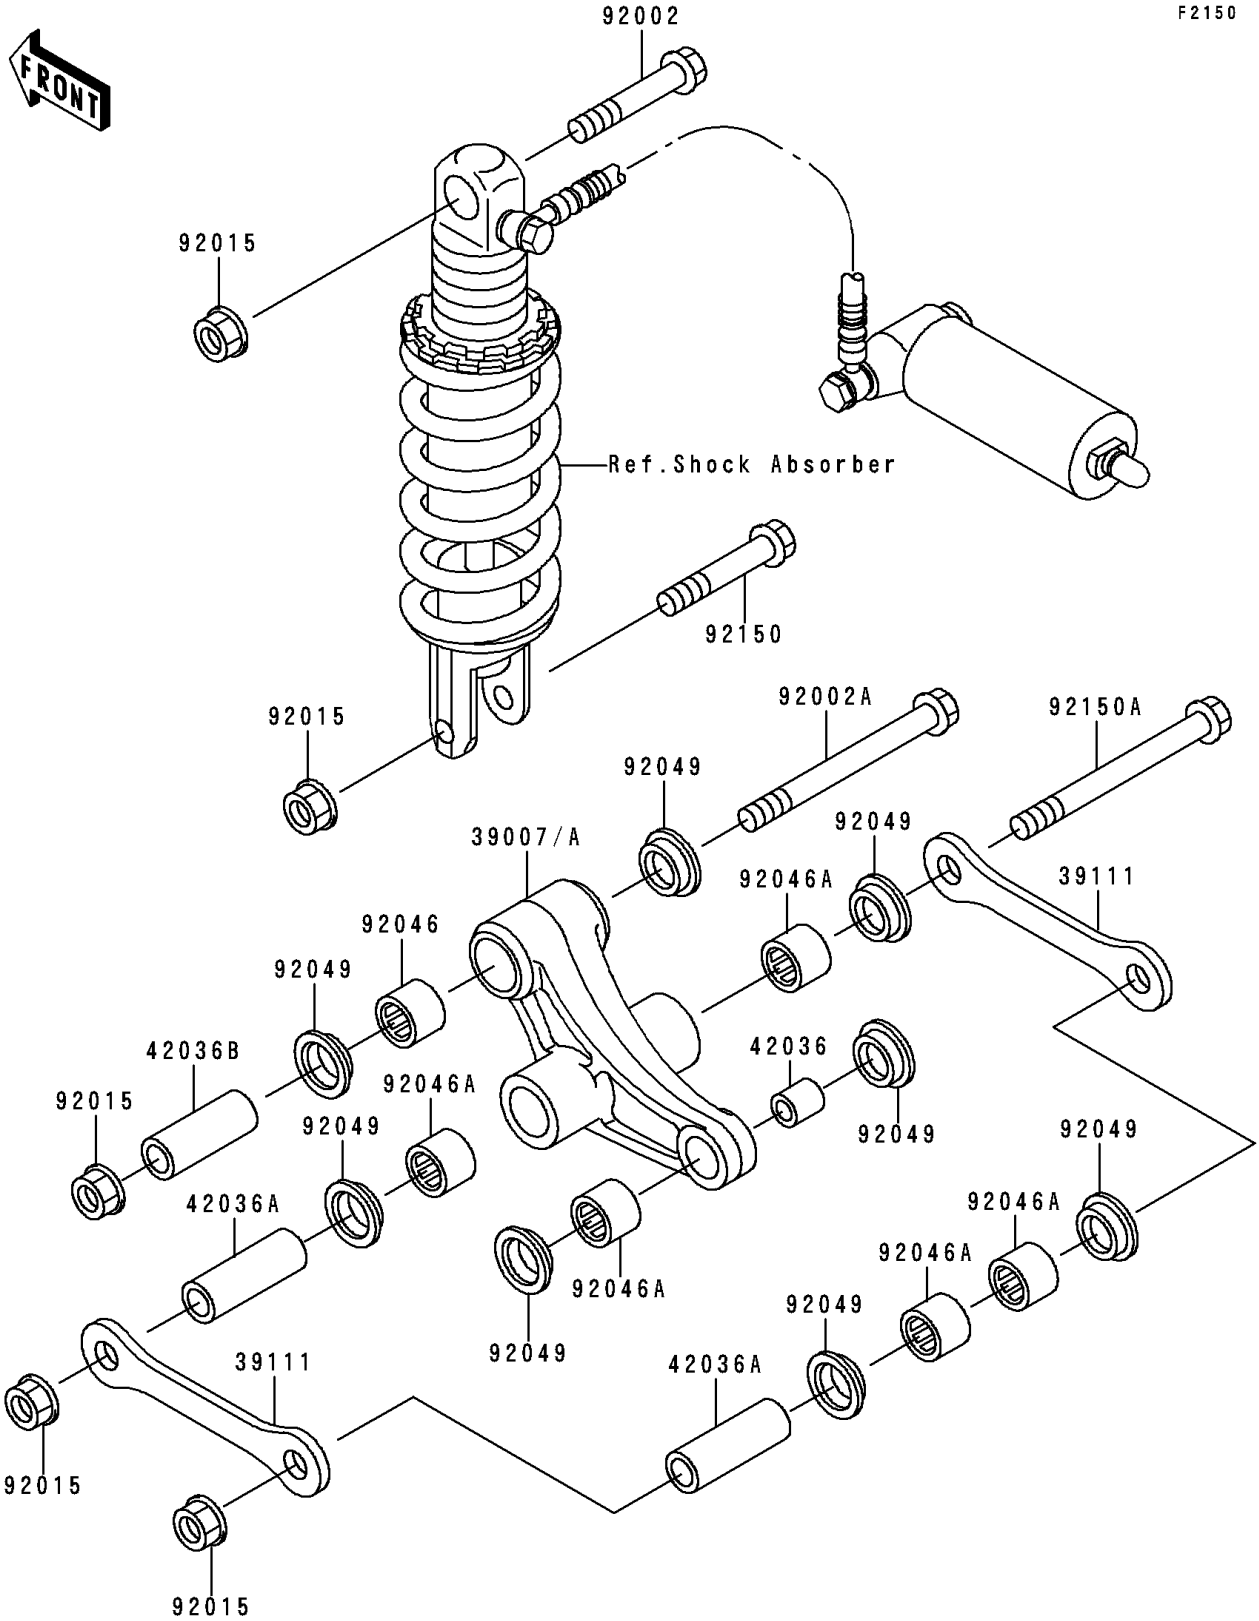

1995 Ninja® ZX™ -9R PARTS DIAGRAM

Rear Suspension

F2150

1995 Ninja® ZX™-9R PARTS LIST

Rear Suspension

ITEM NAME	PART NUMBER	QUANTITY
ARM-SUSP,UNI TRAK (Ref # 39007)	39007-1224	1
ROD-TIE,SUSPENSION (Ref # 39111)	39111-1131	2
SLEEVE,ARM,RR (Ref # 42036)	42036-1077	1
SLEEVE,12.1X20X88 (Ref # 42036A)	42036-1250	2
SLEEVE,12.1X20X44.5 (Ref # 42036B)	42036-1288	1
BOLT,12X55 (Ref # 92002)	92002-1130	1
BOLT,12X85 (Ref # 92002A)	92002-1255	1
NUT,FLANGED,12MM (Ref # 92015)	92015-1433	5
BEARING-NEEDLE,BM202726 (Ref # 92046)	92046-1110	1
BEARING-NEEDLE,BM202715 (Ref # 92046A)	92046-1112	5
SEAL-OIL,ARM,CNT (Ref # 92049)	92049-1109	8
BOLT,FLANGED,12X63 (Ref # 92150)	92150-1258	1
BOLT,FLANGED,12X112 (Ref # 92150A)	92150-1259	2