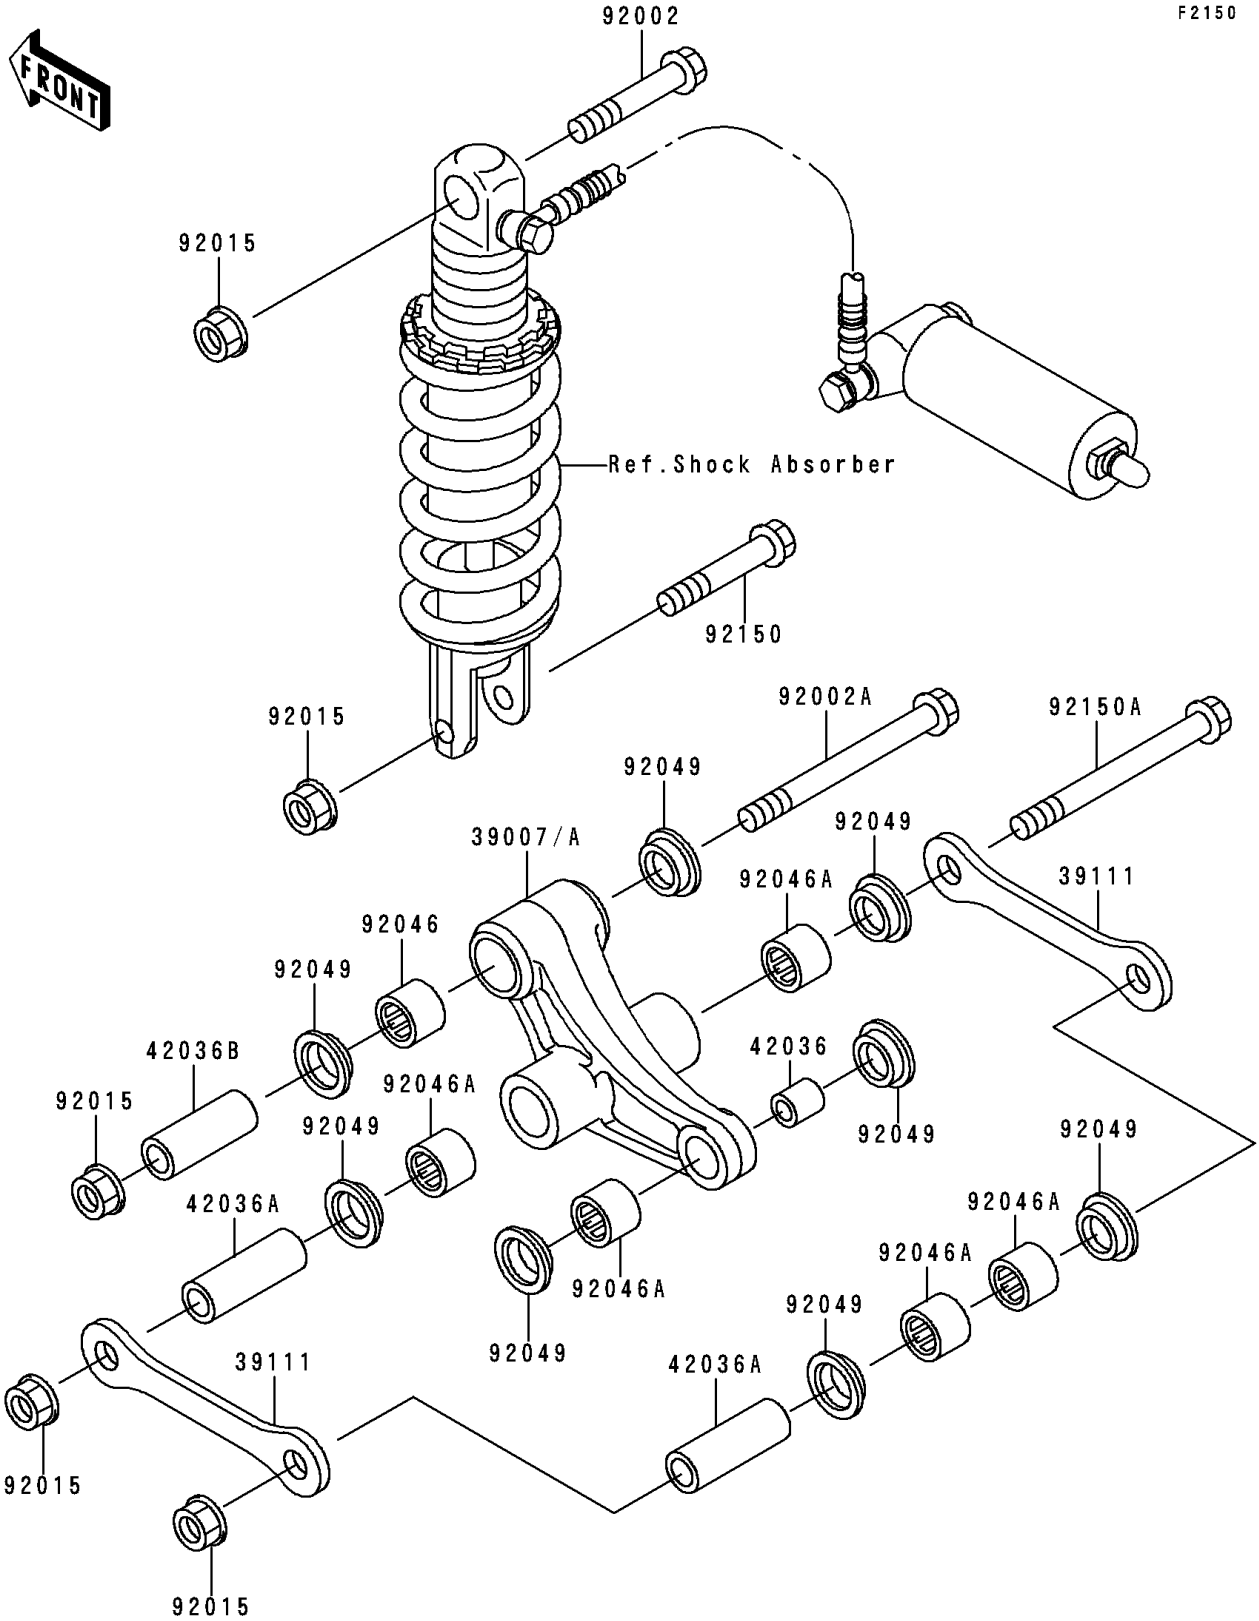

1994 Ninja® ZX™ -9R PARTS DIAGRAM

Rear Suspension

F2150

1994 Ninja® ZX™-9R PARTS LIST

Rear Suspension

ITEM NAME	PART NUMBER	QUANTITY
ARM-SUSP,UNI TRAK (Ref # 39007)	39007-1224	1
ROD-TIE,SUSPENSION (Ref # 39111)	39111-1131	2
SLEEVE,ARM,RR (Ref # 42036)	42036-1077	1
SLEEVE,12.1X20X88 (Ref # 42036A)	42036-1250	2
SLEEVE,12.1X20X44.5 (Ref # 42036B)	42036-1288	1
BOLT,12X55 (Ref # 92002)	92002-1130	1
BOLT,12X85 (Ref # 92002A)	92002-1255	1
NUT,FLANGED,12MM (Ref # 92015)	92015-1433	5
BEARING-NEEDLE,BM202726 (Ref # 92046)	92046-1110	1
BEARING-NEEDLE,BM202715 (Ref # 92046A)	92046-1112	5
SEAL-OIL,ARM,CNT (Ref # 92049)	92049-1109	8
BOLT,FLANGED,12X63 (Ref # 92150)	92150-1258	1
BOLT,FLANGED,12X112 (Ref # 92150A)	92150-1259	2