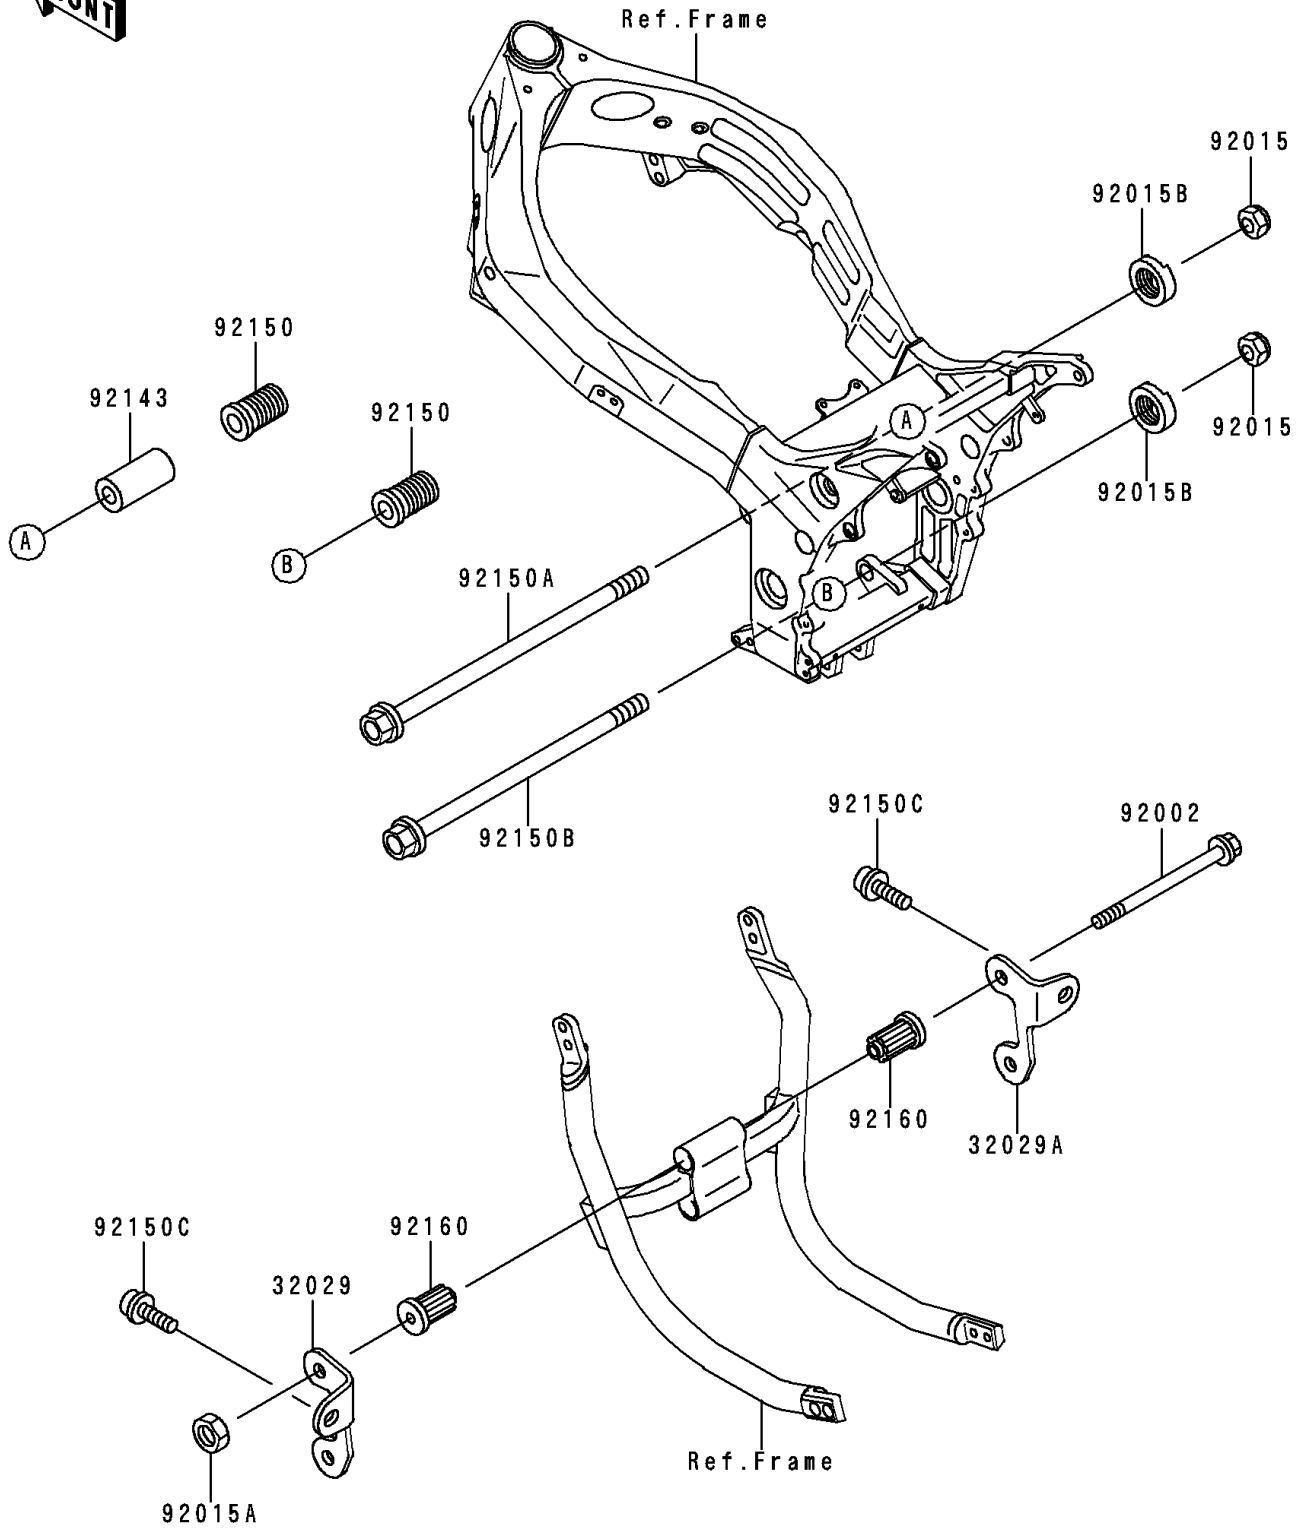

# 1995 Ninja® ZX™ -9R PARTS DIAGRAM

## Frame Fittings

F2131

# 1995 Ninja® ZX™ -9R PARTS LIST

## Frame Fittings

ITEM NAME	PART NUMBER	QUANTITY
BRACKET-ENGINE,FR,LH (Ref # 32029)	32029-1929	1
BRACKET-ENGINE,FR,RH (Ref # 32029A)	32029-1930	1
BOLT,FLANGED,10X130 (Ref # 92002)	92002-1087	2
NUT,LOCK,12MM,BLACK (Ref # 92015)	92015-1190	2
NUT,LOCK,10MM (Ref # 92015A)	92015-1429	2
NUT,ENGINE MOUNT,22MM (Ref # 92015B)	92015-1846	2
COLLAR,12.5X26X51 (Ref # 92143)	92143-1482	1
BOLT,ENGINE MOUNT,22X38 (Ref # 92150)	92150-1471	2
BOLT,FLANGED,12X243 (Ref # 92150A)	92150-1472	1
BOLT,FLANGED,12X221 (Ref # 92150B)	92150-1473	1
BOLT,SOCKET,10X25 (Ref # 92150C)	92150-1762	2
DAMPER,ENGINE MOUNT (Ref # 92160)	92160-1483	4