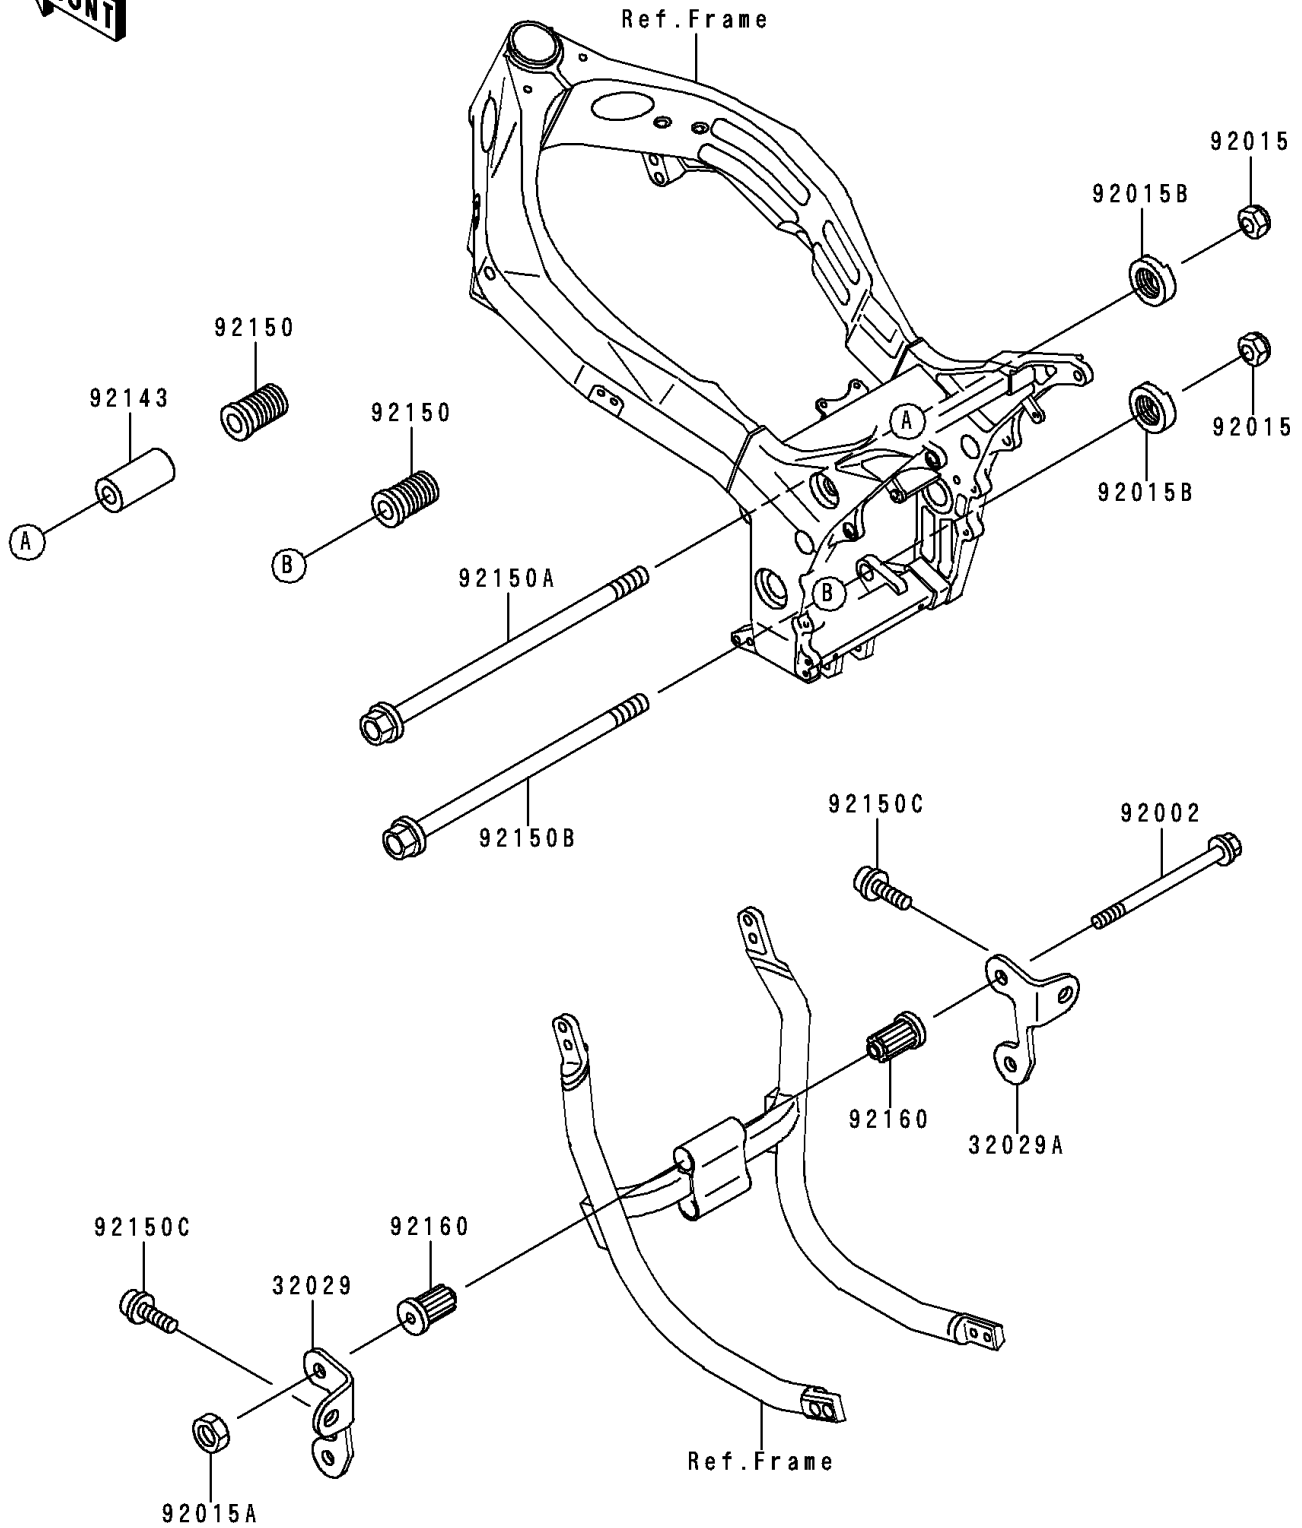

# 1994 Ninja® ZX™ -9R PARTS DIAGRAM

## Frame Fittings

F2131

## 1994 Ninja® ZX™-9R PARTS LIST

### Frame Fittings

ITEM NAME	PART NUMBER	QUANTITY
BRACKET-ENGINE,FR,LH (Ref # 32029)	32029-1929	1
BRACKET-ENGINE,FR,RH (Ref # 32029A)	32029-1930	1
BOLT,FLANGED,10X130 (Ref # 92002)	92002-1087	2
NUT,LOCK,12MM,BLACK (Ref # 92015)	92015-1190	2
NUT,LOCK,10MM (Ref # 92015A)	92015-1429	2
NUT,ENGINE MOUNT,22MM (Ref # 92015B)	92015-1846	2
COLLAR,12.5X26X51 (Ref # 92143)	92143-1482	1
BOLT,ENGINE MOUNT,22X38 (Ref # 92150)	92150-1471	2
BOLT,FLANGED,12X243 (Ref # 92150A)	92150-1472	1
BOLT,FLANGED,12X221 (Ref # 92150B)	92150-1473	1
BOLT,SOCKET,10X25 (Ref # 92150C)	92150-1762	2
DAMPER,ENGINE MOUNT (Ref # 92160)	92160-1483	4