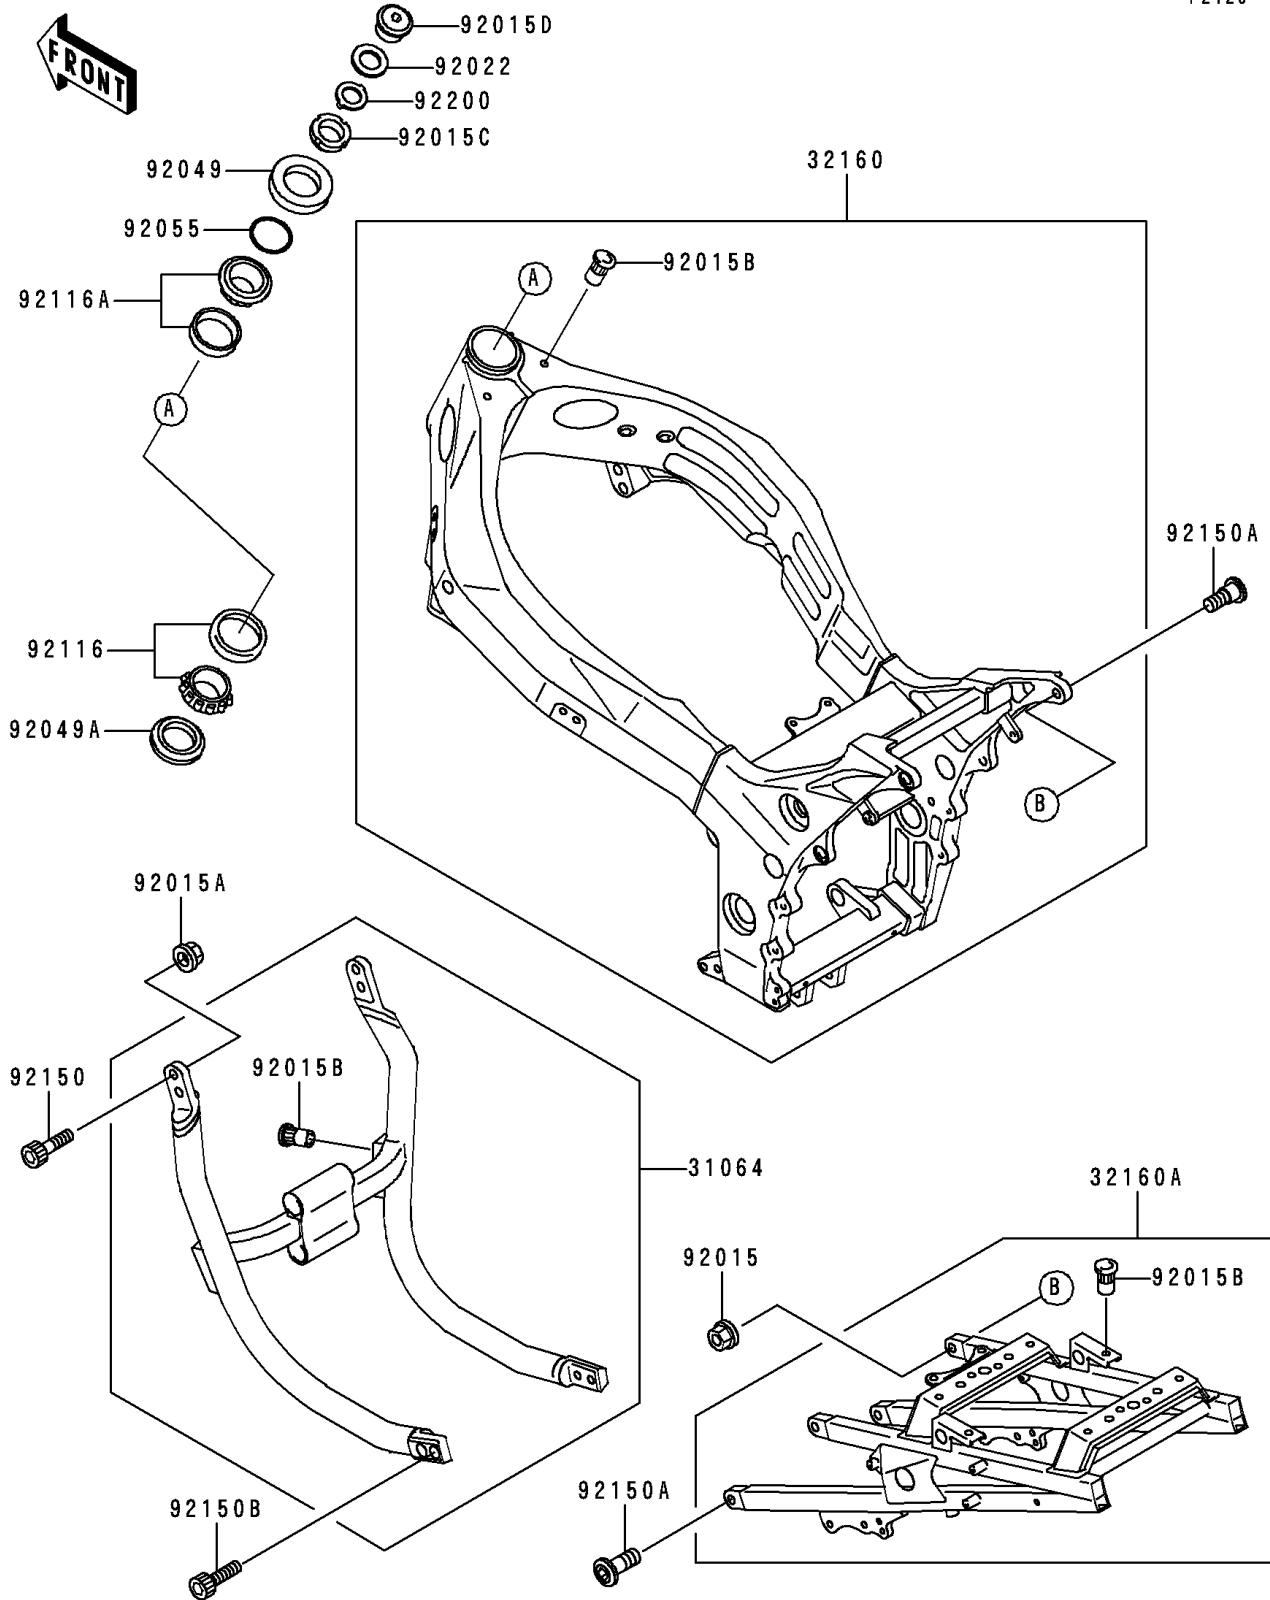

1995 Ninja® ZX™ -9R PARTS DIAGRAM

Frame

F2120

1995 Ninja® ZX™ -9R PARTS LIST

Frame

ITEM NAME	PART NUMBER	QUANTITY
PIPE-COMP,DOWNTUBE (Ref # 31064)	31064-1166	1
FRAME-COMP,AL,FR,G.GRAY (Ref # 32160)	32160-1330-GD	1
FRAME-COMP,AL,RR,G.GRAY (Ref # 32160A)	32160-1332-GD	1
NUT,FLANGED,10MM (Ref # 92015)	92015-1415	4
NUT,FLANGED,10MM (Ref # 92015A)	92015-1502	4
NUT,POP,6MM,L=16.5 (Ref # 92015B)	92015-1792	26
NUT,STEERING STEM,35MM (Ref # 92015C)	92015-1848	1
NUT,STEERING,25MM (Ref # 92015D)	92015-1891	1
WASHER,25X36X2.3 (Ref # 92022)	92022-250	1
SEAL-OIL,XXMH 43 75 6.4J (Ref # 92049)	92049-1382	1
SEAL-OIL,XXMHE 43 55 4J (Ref # 92049A)	92049-1383	1
RING-O,34.5X2.0 (Ref # 92055)	92055-1452	1
BEARING-ROLLER,32907JR-2 (Ref # 92116)	92116-1072	1
BEARING-ROLLER,32907JR-3 (Ref # 92116A)	92116-1074	1
BOLT,SOCKET,10X37 (Ref # 92150)	92150-1261	4
BOLT,10X35 (Ref # 92150A)	92150-1295	4
BOLT,SOCKET,10X30 (Ref # 92150B)	92150-1690	4
WASHER,CLAW,25.5X40X2.3 (Ref # 92200)	92200-1083	1