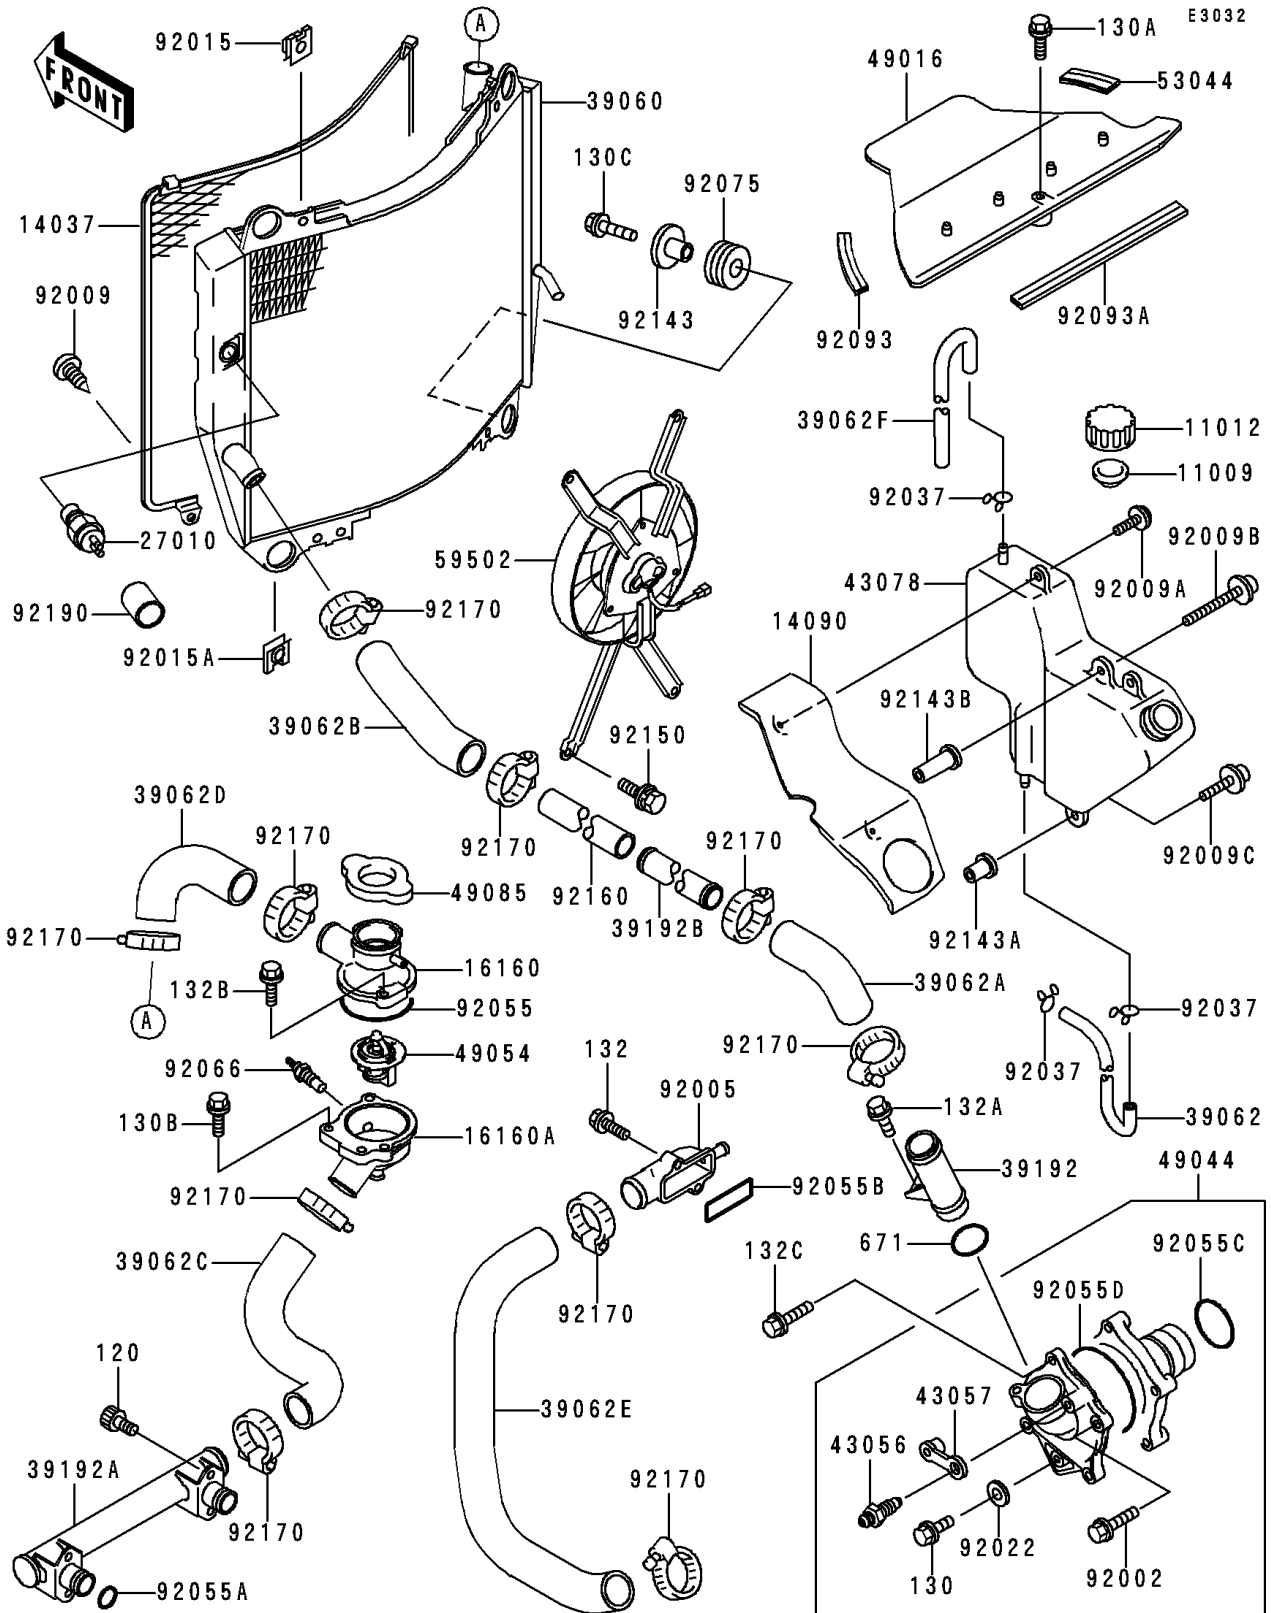

1995 Ninja® ZX™-9R PARTS DIAGRAM

Radiator