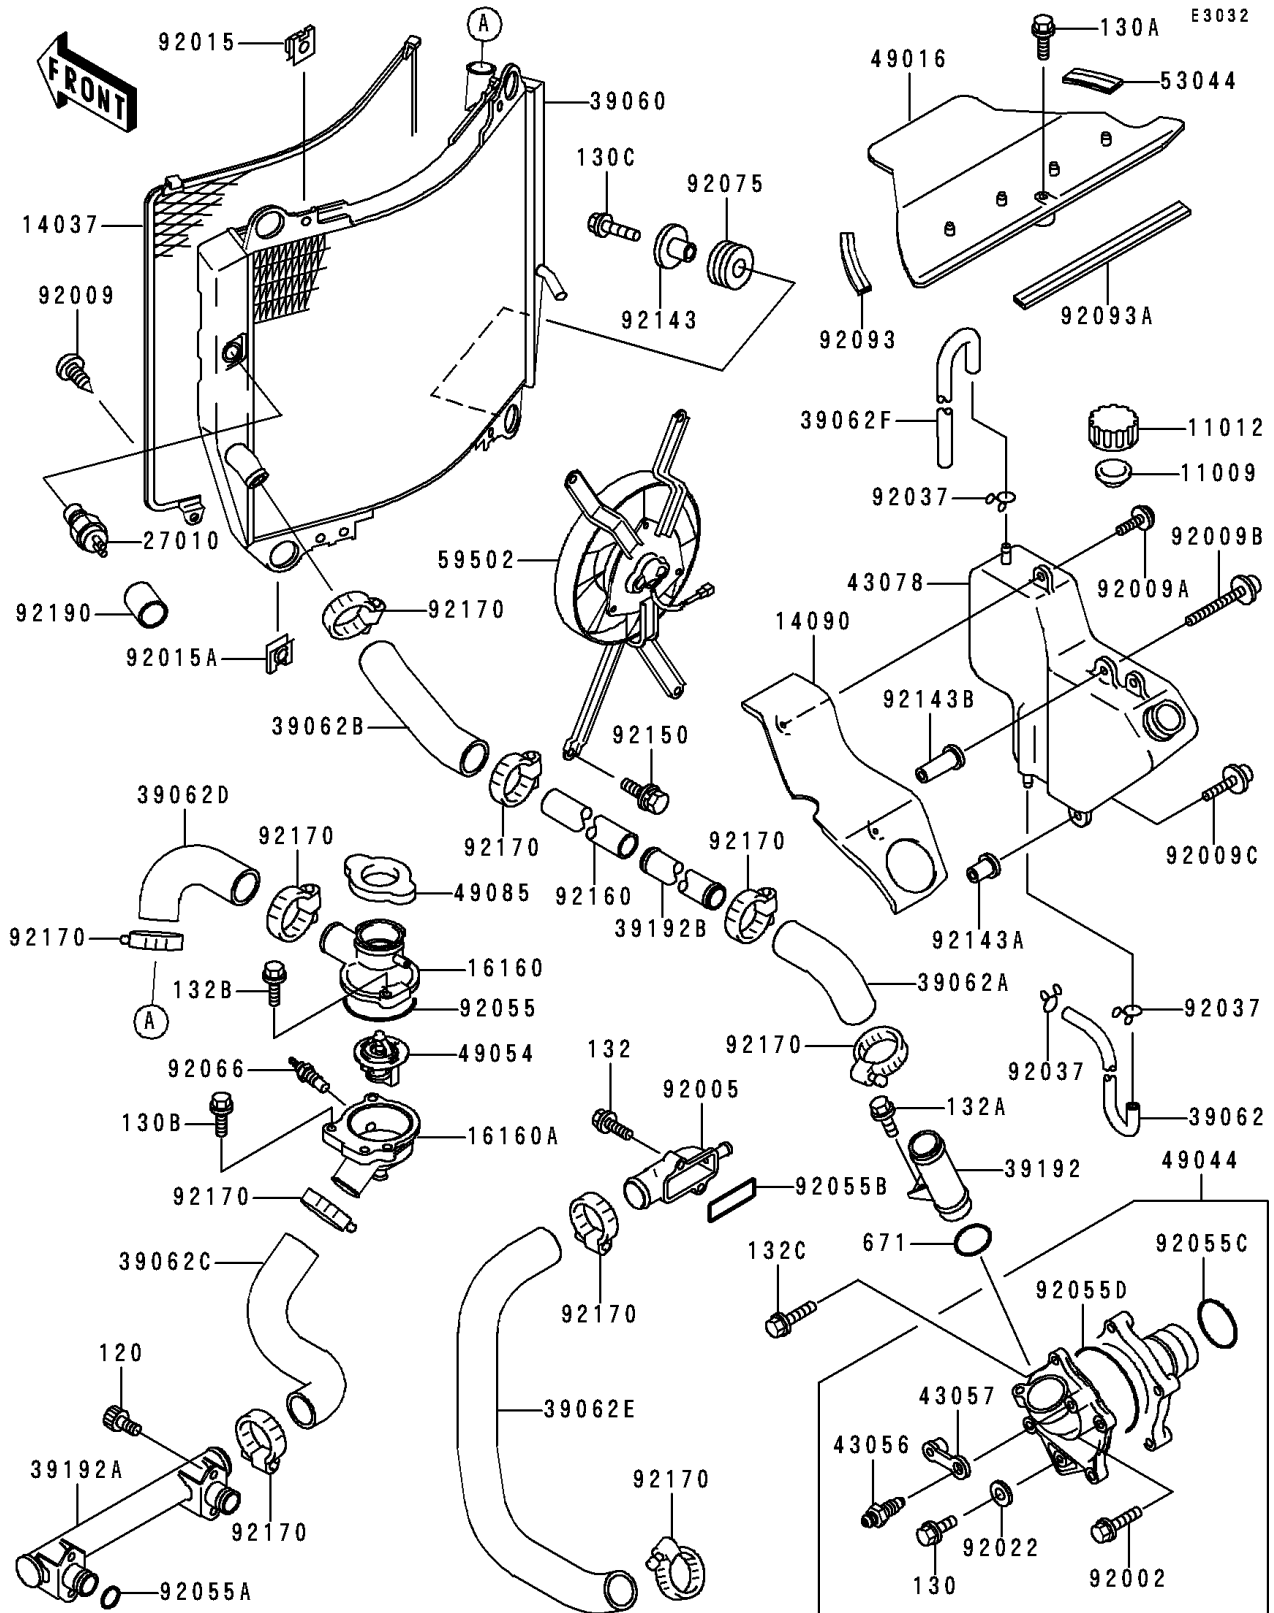

1994 Ninja® ZX™ -9R PARTS DIAGRAM

Radiator