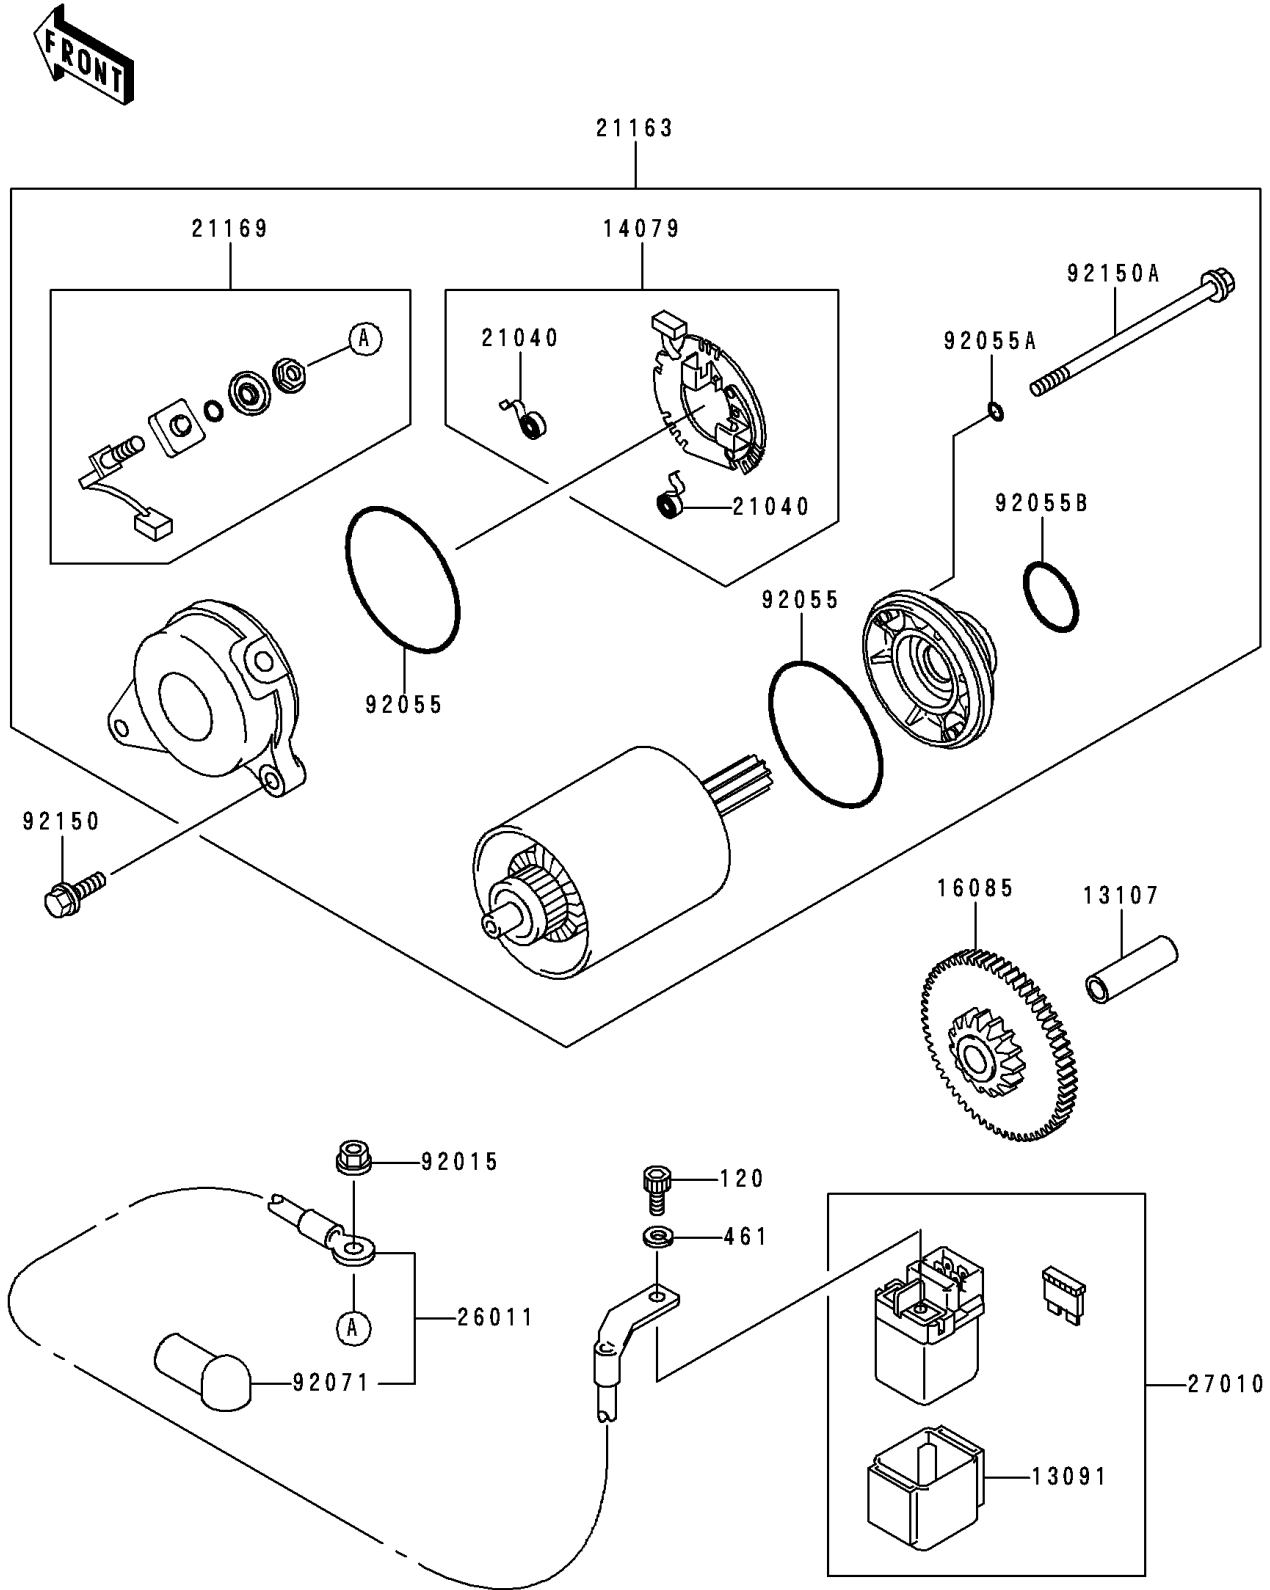

1995 Ninja® ZX™ -9R PARTS DIAGRAM

Starter Motor

E1840

1995 Ninja® ZX™-9R PARTS LIST

Starter Motor

ITEM NAME	PART NUMBER	QUANTITY
BOLT-SOCKET (Ref # 120)	120S0510	2
WASHER-SPRING,5MM,BLACK (Ref # 461)	461K0500	2
HOLDER,MAGNETIC SWITCH (Ref # 13091)	13091-1884	1
SHAFT (Ref # 13107)	13107-1112	1
HOLDER-ASSY,CARBON BRUSH (Ref # 14079)	14079-2055	1
GEAR,IDLE (Ref # 16085)	16085-1104	1
SPRING-BRUSH (Ref # 21040)	21040-1051	2
STARTER-ELECTRIC (Ref # 21163)	21163-1255	1
TERMINAL,STARTER (Ref # 21169)	21169-1058	1
WIRE-LEAD,STARTER (Ref # 26011)	26011-1603	1
SWITCH,MAGNETIC (Ref # 27010)	27010-1327	1
NUT (Ref # 92015)	92015-1623	1
RING-O,62MM (Ref # 92055)	92055-1260	2
RING-O,4.5MM (Ref # 92055A)	92055-1261	2
RING-O,24.4MM (Ref # 92055B)	92055-1262	1
GROMMET,STARTER TERMINAL (Ref # 92071)	92071-1120	1
BOLT,6X20 (Ref # 92150)	92150-1010	2
BOLT (Ref # 92150A)	92150-1237	2