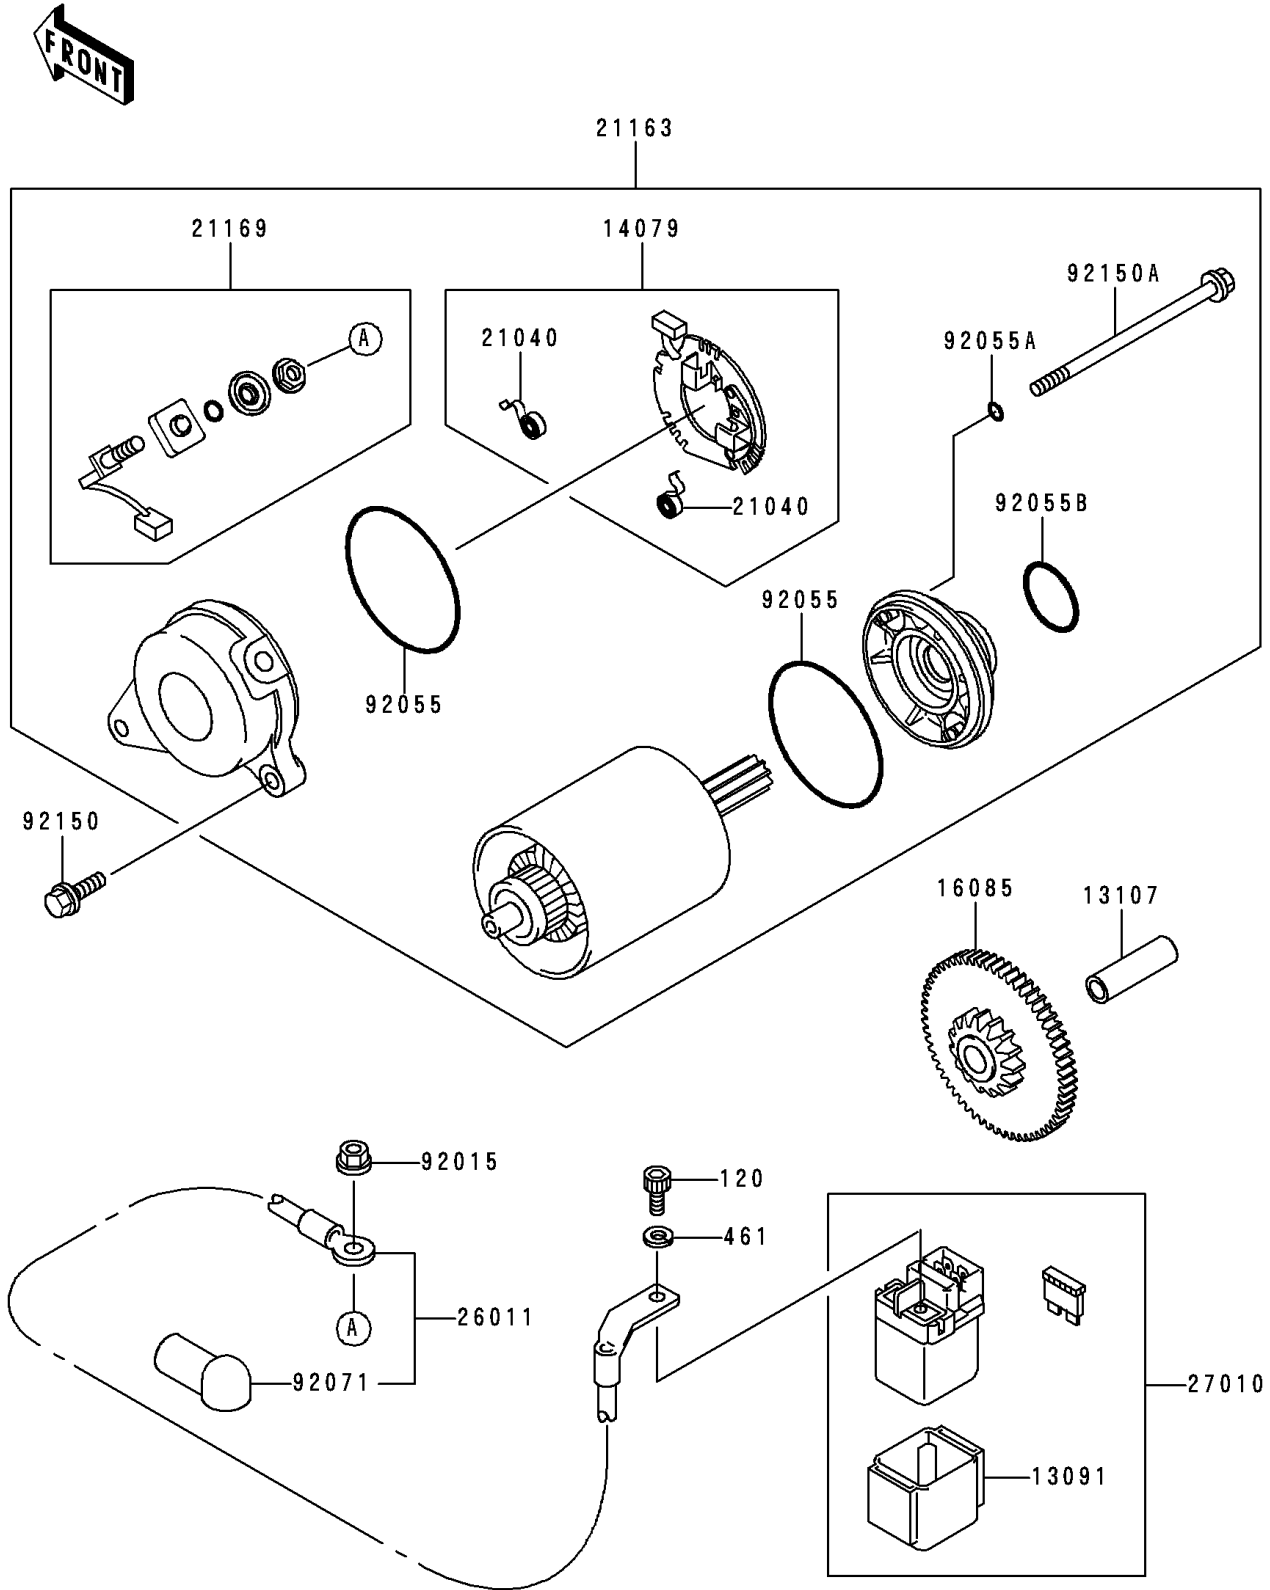

1994 Ninja® ZX™ -9R PARTS DIAGRAM

Starter Motor

E1840

1994 Ninja® ZX™-9R PARTS LIST

Starter Motor

ITEM NAME	PART NUMBER	QUANTITY
BOLT-SOCKET (Ref # 120)	120S0510	2
WASHER-SPRING,5MM,BLACK (Ref # 461)	461K0500	2
HOLDER,MAGNETIC SWITCH (Ref # 13091)	13091-1884	1
SHAFT (Ref # 13107)	13107-1112	1
HOLDER-ASSY,CARBON BRUSH (Ref # 14079)	14079-2055	1
GEAR,IDLE (Ref # 16085)	16085-1104	1
SPRING-BRUSH (Ref # 21040)	21040-1051	2
STARTER-ELECTRIC (Ref # 21163)	21163-1255	1
TERMINAL,STARTER (Ref # 21169)	21169-1058	1
WIRE-LEAD,STARTER (Ref # 26011)	26011-1603	1
SWITCH,MAGNETIC (Ref # 27010)	27010-1327	1
NUT (Ref # 92015)	92015-1623	1
RING-O,62MM (Ref # 92055)	92055-1260	2
RING-O,4.5MM (Ref # 92055A)	92055-1261	2
RING-O,24.4MM (Ref # 92055B)	92055-1262	1
GROMMET,STARTER TERMINAL (Ref # 92071)	92071-1120	1
BOLT,6X20 (Ref # 92150)	92150-1010	2
BOLT (Ref # 92150A)	92150-1237	2