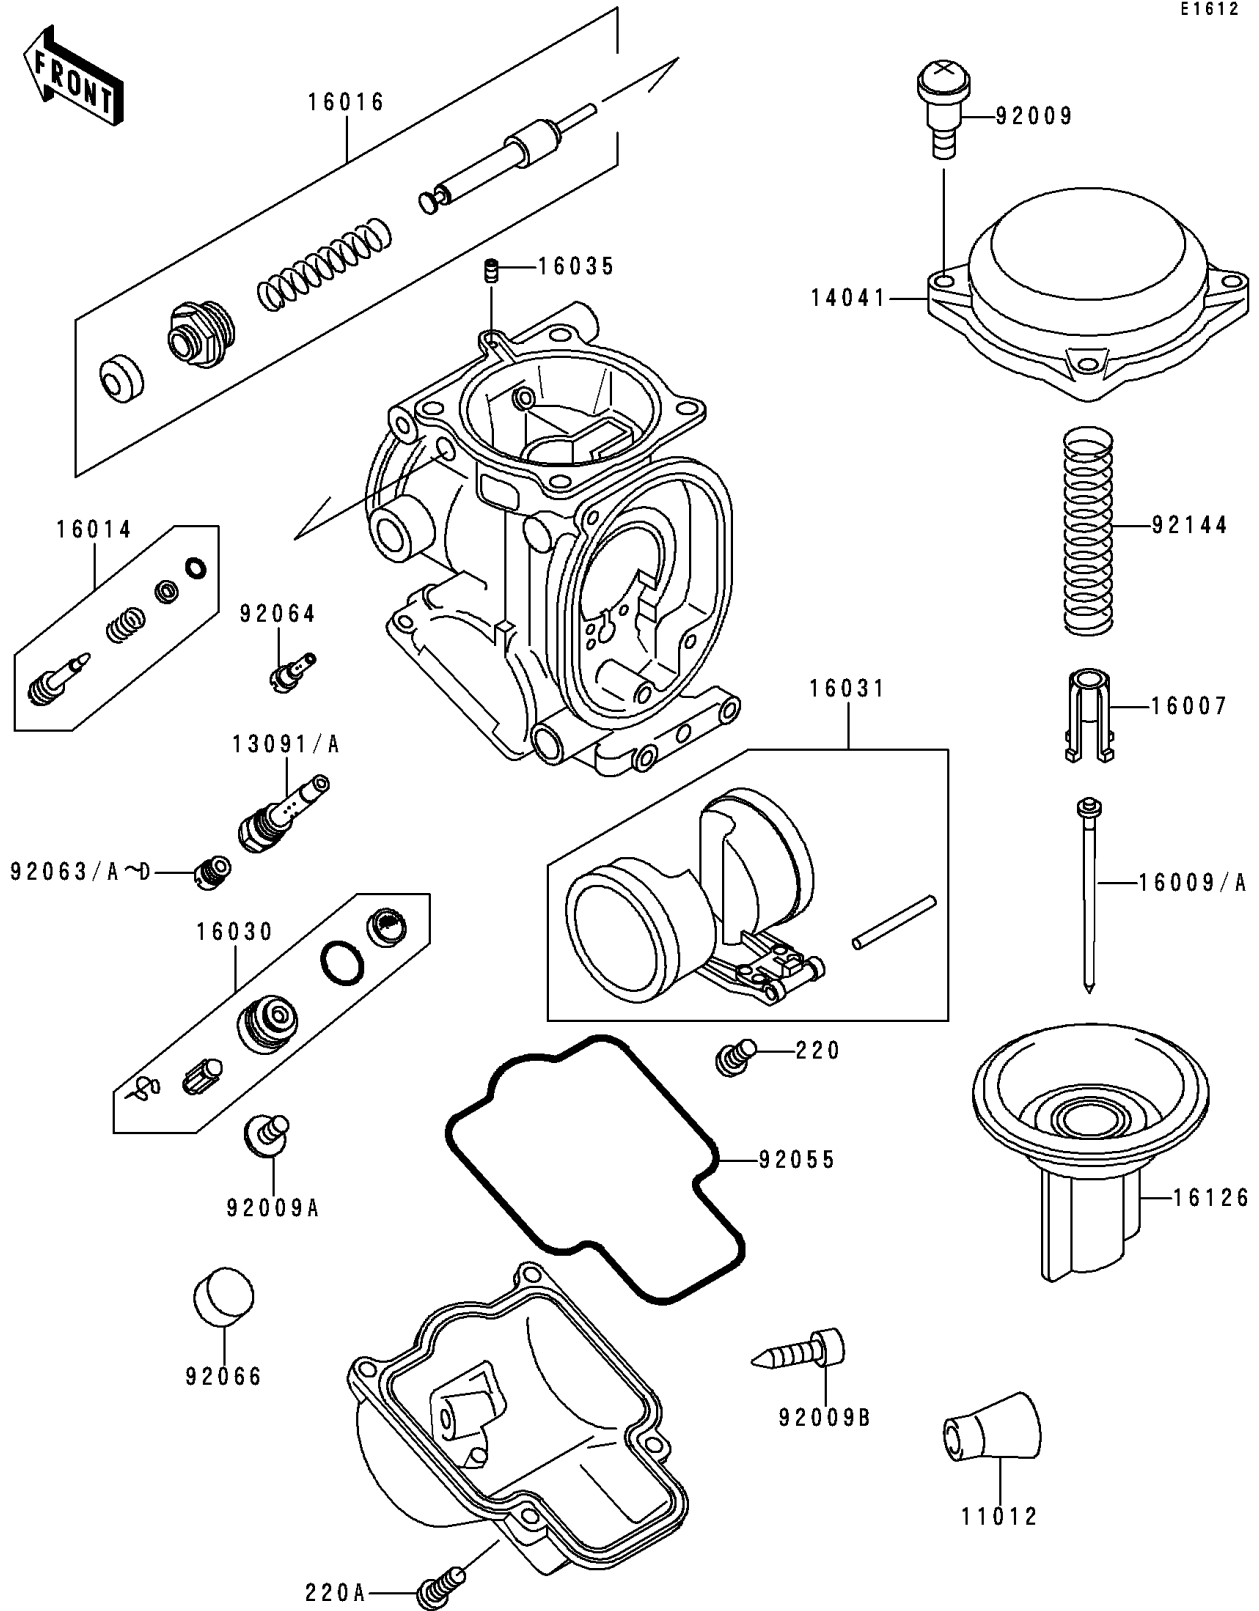

# 1995 Ninja® ZX™ -9R PARTS DIAGRAM

## Carburetor Parts

E1612

# 1995 Ninja® ZX™-9R PARTS LIST

## Carburetor Parts

ITEM NAME	PART NUMBER	QUANTITY
SCREW-PAN-CROS (Ref # 220)	220D0408	4
SCREW-PAN-CROS (Ref # 220A)	220D0414	16
CAP,DRAIN SCREW (Ref # 11012)	11012-1675	2
HOLDER,NEEDLE JET,#1&#4 (Ref # 13091)	13091-1886	2
HOLDER,NEEDLE JET (Ref # 13091A)	13091-1887	2
COVER-COMP,MIXING (Ref # 14041)	14041-1100	4
SEAT-SPRING,VALVE (Ref # 16007)	16007-1117	4
NEEDLE-JET,N67T (Ref # 16009)	16009-1817	2
NEEDLE-JET,N67U (Ref # 16009A)	16009-1818	2
SCREW-PILOT AIR (Ref # 16014)	16014-1085	4
PLUNGER,STARTER (Ref # 16016)	16016-1090	4
VALVE-FLOAT (Ref # 16030)	16030-1076	4
FLOAT (Ref # 16031)	16031-1080	4
JET-AIR,LEAK (Ref # 16035)	16035-1055	4
VALVE,VACUUM (Ref # 16126)	16126-1247	4
SCREW,4X4.4 (Ref # 92009)	92009-1549	15
SCREW,4X8 (Ref # 92009A)	92009-1550	4
SCREW,DRAIN,M6X0.75 (Ref # 92009B)	92009-1551	4
RING-O,FLOAT CHAMBER (Ref # 92055)	92055-1426	4
JET-MAIN,#180 (Ref # 92063)	92063-1388	4
JET-MAIN,#185 (Ref # 92063A)	92063-1390	4
JET-MAIN,#190 (Ref # 92063B)	92063-1391	4
JET-MAIN,#195 (Ref # 92063C)	92063-1392	4
JET-MAIN,#200 (Ref # 92063D)	92063-1401	4
JET-PILOT,#35 (Ref # 92064)	92064-1101	4
SPRING,VACUUM VALVE (Ref # 92144)	92144-1806	4
PLUG,PILOT AIR SCREW,6.9X2 (Ref # 92066)	92066-1051	4