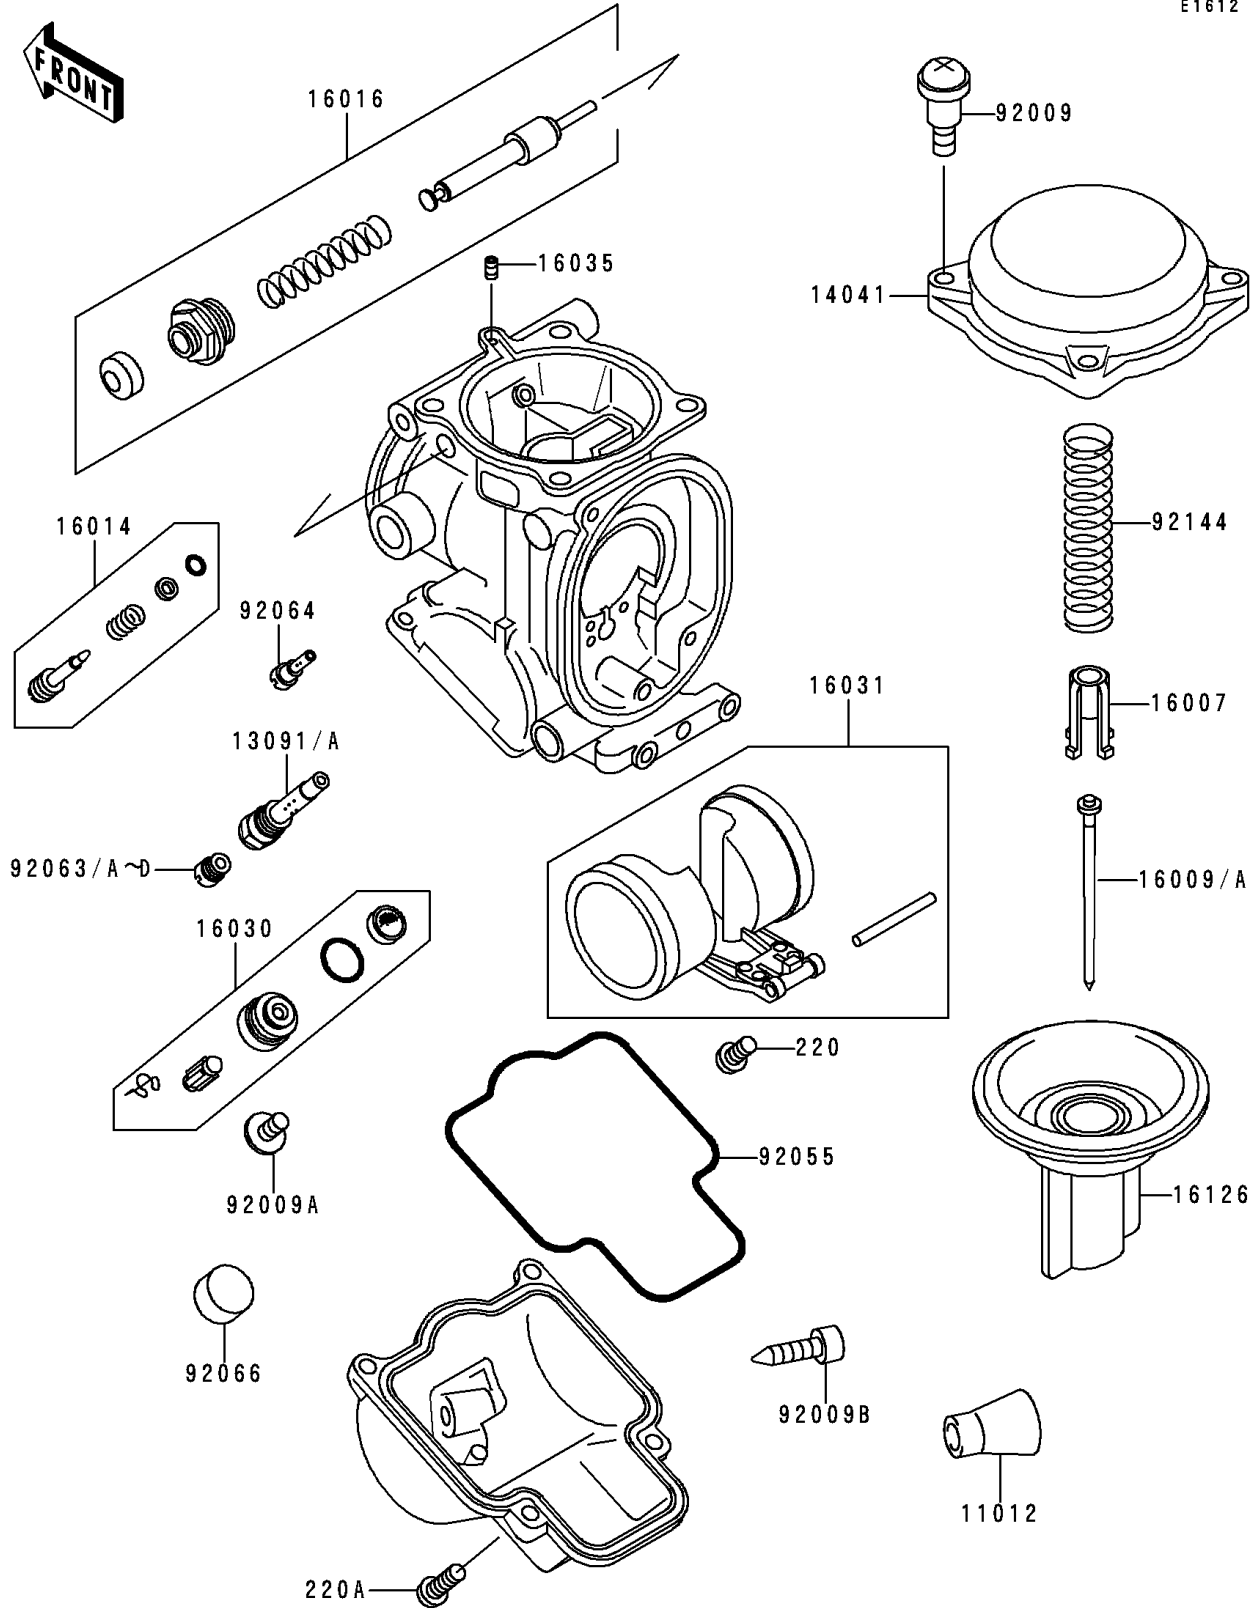

# 1994 Ninja® ZX™ -9R PARTS DIAGRAM

Carburetor Parts

E1612

# 1994 Ninja® ZX™-9R PARTS LIST

## Carburetor Parts

ITEM NAME	PART NUMBER	QUANTITY
SCREW-PAN-CROS (Ref # 220)	220D0408	4
SCREW-PAN-CROS (Ref # 220A)	220D0414	16
CAP,DRAIN SCREW (Ref # 11012)	11012-1675	2
HOLDER,NEEDLE JET,#1&#4 (Ref # 13091)	13091-1886	2
HOLDER,NEEDLE JET (Ref # 13091A)	13091-1887	2
COVER-COMP,MIXING (Ref # 14041)	14041-1100	4
SEAT-SPRING,VALVE (Ref # 16007)	16007-1117	4
NEEDLE-JET,N67T (Ref # 16009)	16009-1817	2
NEEDLE-JET,N67U (Ref # 16009A)	16009-1818	2
SCREW-PILOT AIR (Ref # 16014)	16014-1085	4
PLUNGER,STARTER (Ref # 16016)	16016-1090	4
VALVE-FLOAT (Ref # 16030)	16030-1076	4
FLOAT (Ref # 16031)	16031-1080	4
JET-AIR,LEAK (Ref # 16035)	16035-1055	4
VALVE,VACUUM (Ref # 16126)	16126-1247	4
SCREW,4X4.4 (Ref # 92009)	92009-1549	15
SCREW,4X8 (Ref # 92009A)	92009-1550	4
SCREW,DRAIN,M6X0.75 (Ref # 92009B)	92009-1551	4
RING-O,FLOAT CHAMBER (Ref # 92055)	92055-1426	4
JET-MAIN,#180 (Ref # 92063)	92063-1388	4
JET-MAIN,#185 (Ref # 92063A)	92063-1390	4
JET-MAIN,#190 (Ref # 92063B)	92063-1391	4
JET-MAIN,#195 (Ref # 92063C)	92063-1392	4
JET-MAIN,#200 (Ref # 92063D)	92063-1401	4
JET-PILOT,#35 (Ref # 92064)	92064-1101	4
SPRING,VACUUM VALVE (Ref # 92144)	92144-1806	4
PLUG,PILOT AIR SCREW,6.9X2 (Ref # 92066)	92066-1051	4