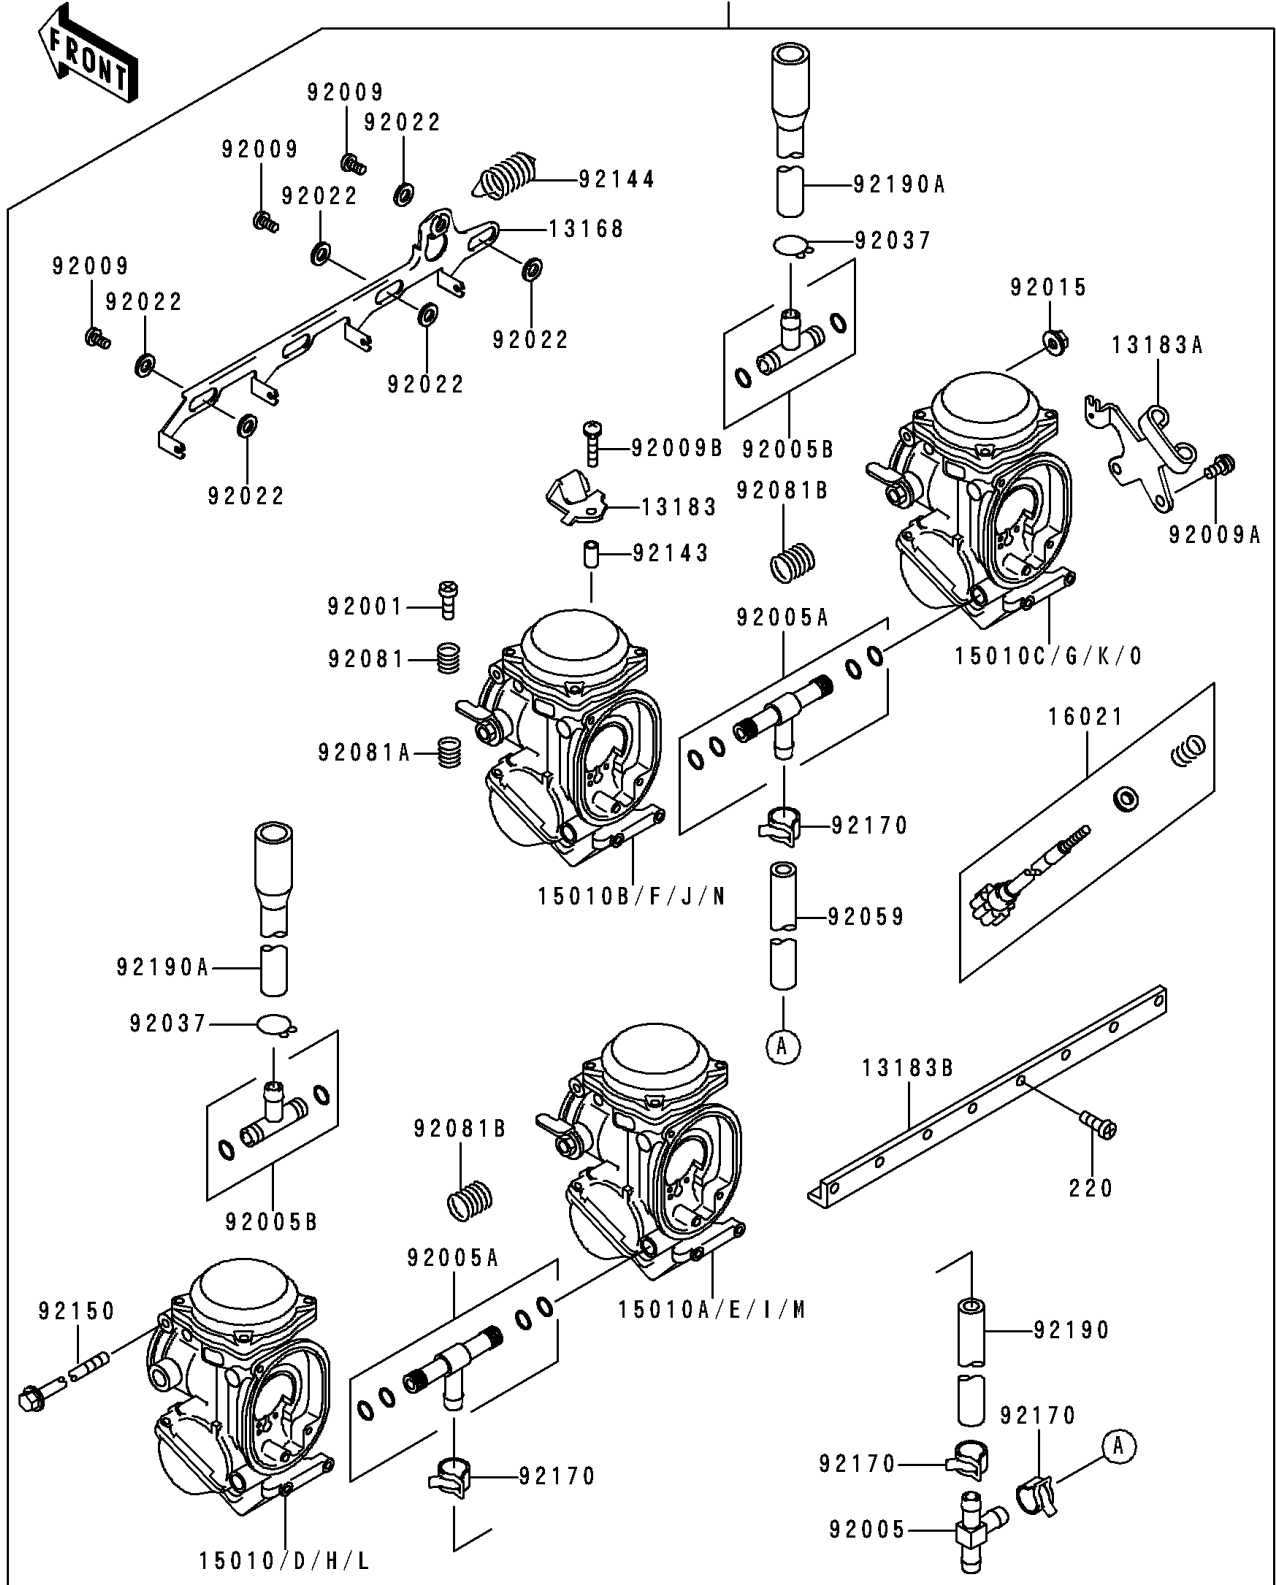

1995 Ninja® ZX™ -9R PARTS DIAGRAM

Carburetor

15001/A/15003/A

E1611

1995 Ninja® ZX™-9R PARTS LIST

Carburetor

ITEM NAME	PART NUMBER	QUANTITY
LEVER,STARTER (Ref # 13168)	13168-1483	1
PLATE,STARTER CABLE (Ref # 13183)	13183-1592	1
PLATE,THROTTLE CABLE (Ref # 13183A)	13183-1610	1
PLATE,CARBURETOR,LWR (Ref # 13183B)	13183-1727	1
SCREW-PAN-CROS,5X14 (Ref # 220)	220D0514	8
SCREW-THROTTLE STOP (Ref # 16021)	16021-1181	1
BOLT,THROTTLE ADJUST (Ref # 92001)	92001-1998	3
FITTING,T-TYPE (Ref # 92005)	92005-1272	1
FITTING (Ref # 92005A)	92005-1294	2
FITTING (Ref # 92005B)	92005-1306	2
SCREW (Ref # 92009)	92009-1262	3
SCREW (Ref # 92009A)	92009-1597	1
SCREW,4X18 (Ref # 92009B)	92009-1632	1
NUT,FLANGED,5MM (Ref # 92015)	92015-1259	1
WASHER,6.1X11X0.8,POLYACETAL (Ref # 92022)	92022-1199	6
CLAMP,TUBE (Ref # 92037)	92037-1531	2
TUBE,FUEL,7.3X12.5X200 (Ref # 92059)	92059-1029	1
SPRING,THROTTLE ADJUST UPP (Ref # 92081)	92081-1620	3
SPRING,THROTTLE ADJUST LWR (Ref # 92081A)	92081-1621	3
SPRING,THROTTLE ADJUST CNT (Ref # 92081B)	92081-1622	2
COLLAR,4X5.2X9.6 (Ref # 92143)	92143-1265	1
SPRING,STARTER LEVER (Ref # 92144)	92144-1547	1
BOLT,5X305 (Ref # 92150)	92150-1211	1
CLAMP,TUBE (Ref # 92170)	92170-1051	4
TUBE,7.3X12.5X80 (Ref # 92190)	92190-1053	1
TUBE,L=100 (Ref # 92190A)	92190-1567	2
CARBURETOR-ASSY (Ref # 15003)	15003-1170	1
CARBURETOR-ASSY (Ref # 15003A)	15003-1183	1
CARBURETOR,LH,OUTSIDE (Ref # 15010H)	15010-1852	1

1995 Ninja® ZX™ -9R PARTS LIST

Carburetor

ITEM NAME	PART NUMBER	QUANTITY
CARBURETOR,LH,INSIDE (Ref # 15010I)	15010-1853	1
CARBURETOR,RH,INSIDE (Ref # 15010J)	15010-1854	1
CARBURETOR,RH,OUTSIDE (Ref # 15010K)	15010-1855	1
CARBURETOR,LH,OUTSIDE (Ref # 15010L)	15010-1856	1
CARBURETOR,LH,INSIDE (Ref # 15010M)	15010-1857	1
CARBURETOR,RH,INSIDE (Ref # 15010N)	15010-1858	1
CARBURETOR,RH,OUTSIDE (Ref # 15010O)	15010-1859	1