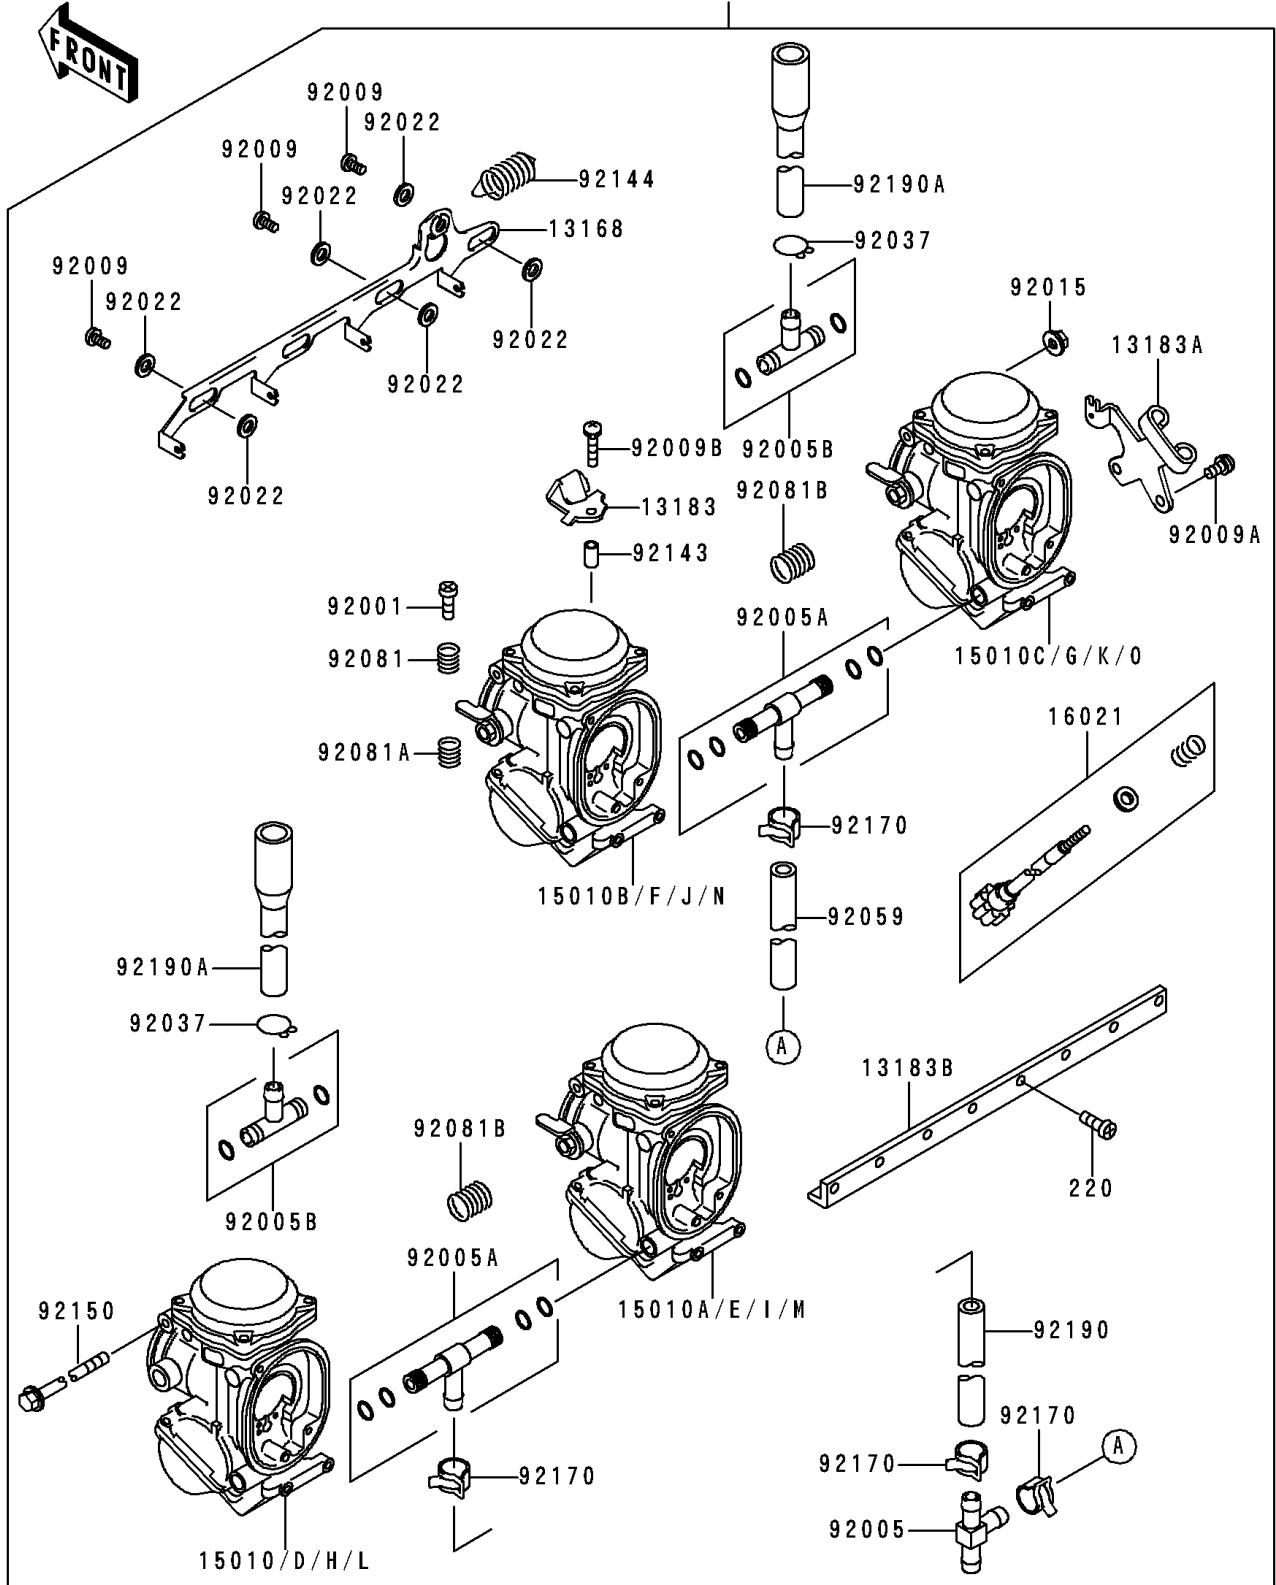

1994 Ninja® ZX™ -9R PARTS DIAGRAM

Carburetor

15001/A/15003/A

E1611

1994 Ninja® ZX™-9R PARTS LIST

Carburetor

ITEM NAME	PART NUMBER	QUANTITY
LEVER,STARTER (Ref # 13168)	13168-1483	1
PLATE,STARTER CABLE (Ref # 13183)	13183-1592	1
PLATE,THROTTLE CABLE (Ref # 13183A)	13183-1610	1
PLATE,CARBURETOR,LWR (Ref # 13183B)	13183-1727	1
SCREW-PAN-CROS,5X14 (Ref # 220)	220D0514	8
SCREW-THROTTLE STOP (Ref # 16021)	16021-1181	1
BOLT,THROTTLE ADJUST (Ref # 92001)	92001-1998	3
FITTING,T-TYPE (Ref # 92005)	92005-1272	1
FITTING (Ref # 92005A)	92005-1294	2
FITTING (Ref # 92005B)	92005-1306	2
SCREW (Ref # 92009)	92009-1262	3
SCREW (Ref # 92009A)	92009-1597	1
SCREW,4X18 (Ref # 92009B)	92009-1632	1
NUT,FLANGED,5MM (Ref # 92015)	92015-1259	1
WASHER,6.1X11X0.8,POLYACETAL (Ref # 92022)	92022-1199	6
CLAMP,TUBE (Ref # 92037)	92037-1531	2
TUBE,FUEL,7.3X12.5X200 (Ref # 92059)	92059-1029	1
SPRING,THROTTLE ADJUST UPP (Ref # 92081)	92081-1620	3
SPRING,THROTTLE ADJUST LWR (Ref # 92081A)	92081-1621	3
SPRING,THROTTLE ADJUST CNT (Ref # 92081B)	92081-1622	2
COLLAR,4X5.2X9.6 (Ref # 92143)	92143-1265	1
SPRING,STARTER LEVER (Ref # 92144)	92144-1547	1
BOLT,5X305 (Ref # 92150)	92150-1211	1
CLAMP,TUBE (Ref # 92170)	92170-1051	4
TUBE,7.3X12.5X80 (Ref # 92190)	92190-1053	1
TUBE,L=100 (Ref # 92190A)	92190-1567	2
CARBURETOR-ASSY (Ref # 15001)	15001-1894	1
CARBURETOR-ASSY (Ref # 15001A)	15001-1908	1
CARBURETOR,LH,OUTSIDE (Ref # 15010)	15010-1736	1

1994 Ninja® ZX™ -9R PARTS LIST

Carburetor

ITEM NAME	PART NUMBER	QUANTITY
CARBURETOR,LH,INSIDE (Ref # 15010A)	15010-1737	1
CARBURETOR,RH,INSIDE (Ref # 15010B)	15010-1738	1
CARBURETOR,RH,OUTSIDE (Ref # 15010C)	15010-1739	1
CARBURETOR,LH,OUTSIDE (Ref # 15010D)	15010-1740	1
CARBURETOR,LH,INSIDE (Ref # 15010E)	15010-1741	1
CARBURETOR,RH,INSIDE (Ref # 15010F)	15010-1742	1
CARBURETOR,RH,OUTSIDE (Ref # 15010G)	15010-1743	1