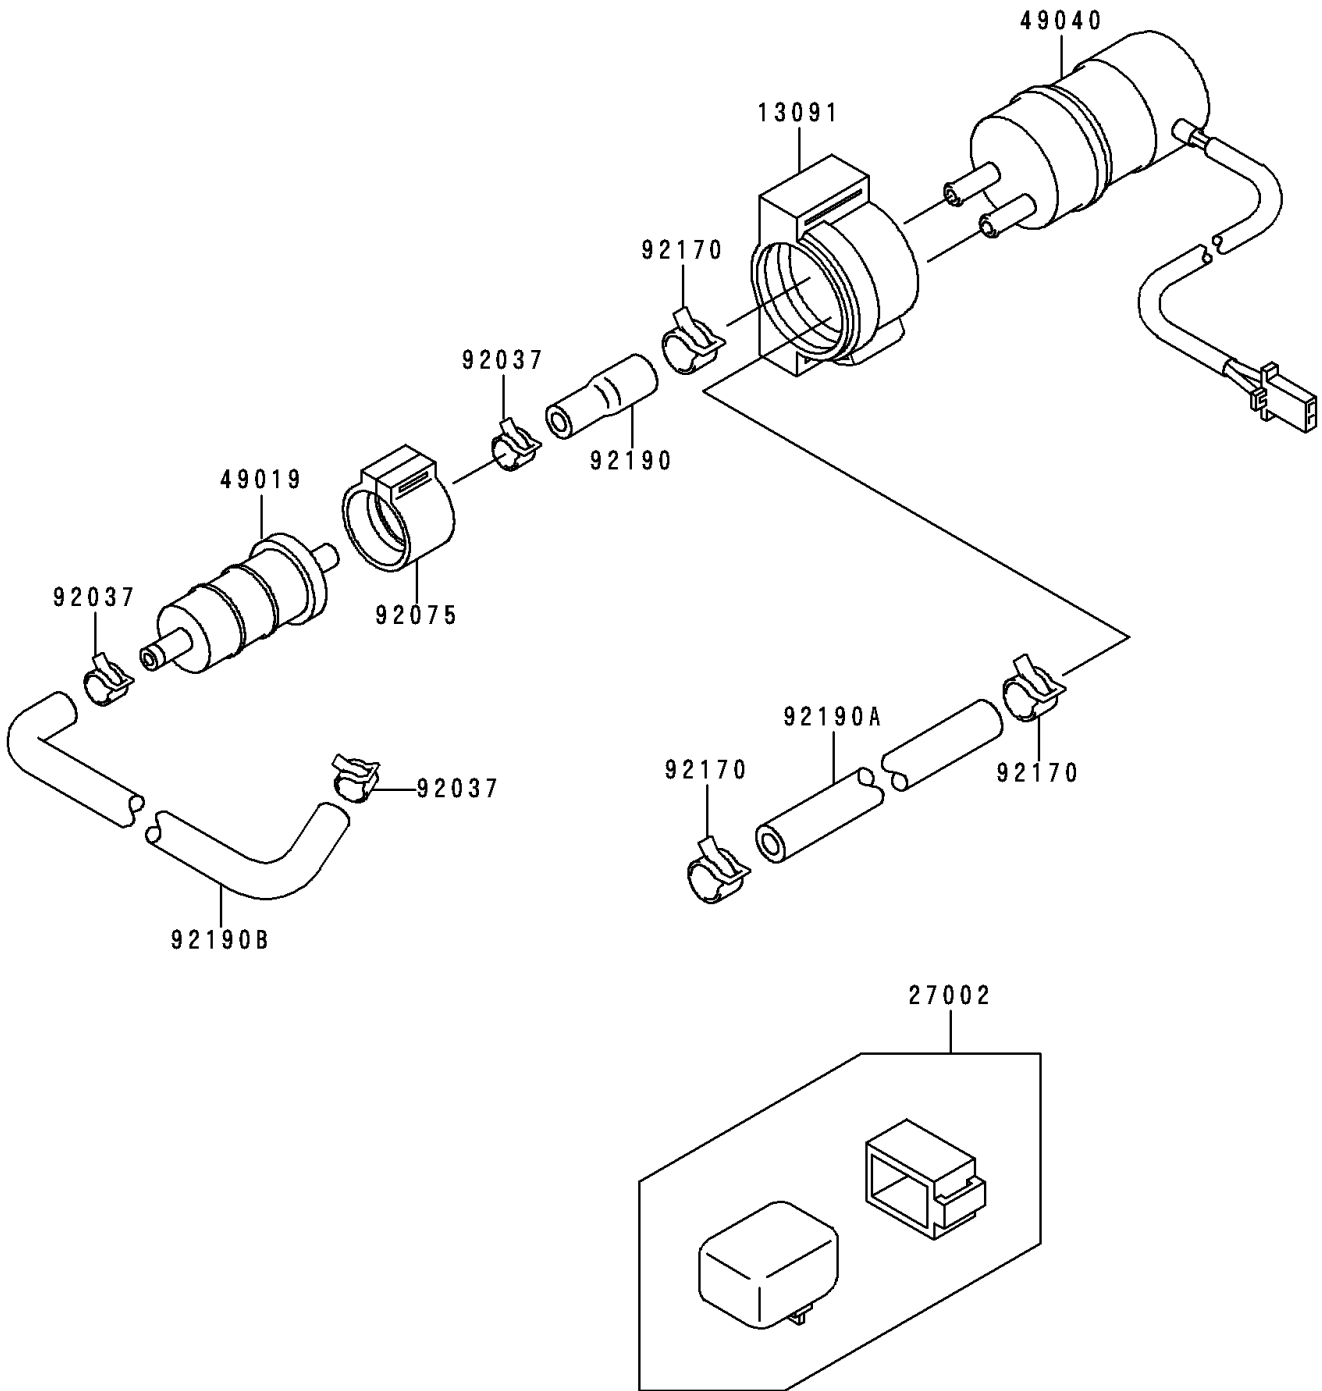

1995 Ninja® ZX™ -9R PARTS DIAGRAM

Fuel Pump

E1520

1995 Ninja® ZX™-9R PARTS LIST

Fuel Pump

ITEM NAME	PART NUMBER	QUANTITY
HOLDER,FUEL PUMP (Ref # 13091)	13091-1738	1
RELAY-ASSY (Ref # 27002)	27002-1065	1
FILTER-FUEL (Ref # 49019)	49019-1055	1
PUMP-FUEL (Ref # 49040)	49040-1061	1
CLAMP (Ref # 92037)	92037-1181	3
DAMPER,FUEL FILTER (Ref # 92075)	92075-1853	1
CLAMP (Ref # 92170)	92170-1118	3
TUBE (Ref # 92190)	92190-1153	1
TUBE,CARBURETOR-PUMP (Ref # 92190A)	92190-1545	1
TUBE,TAP-FILTER (Ref # 92190B)	92190-1563	1