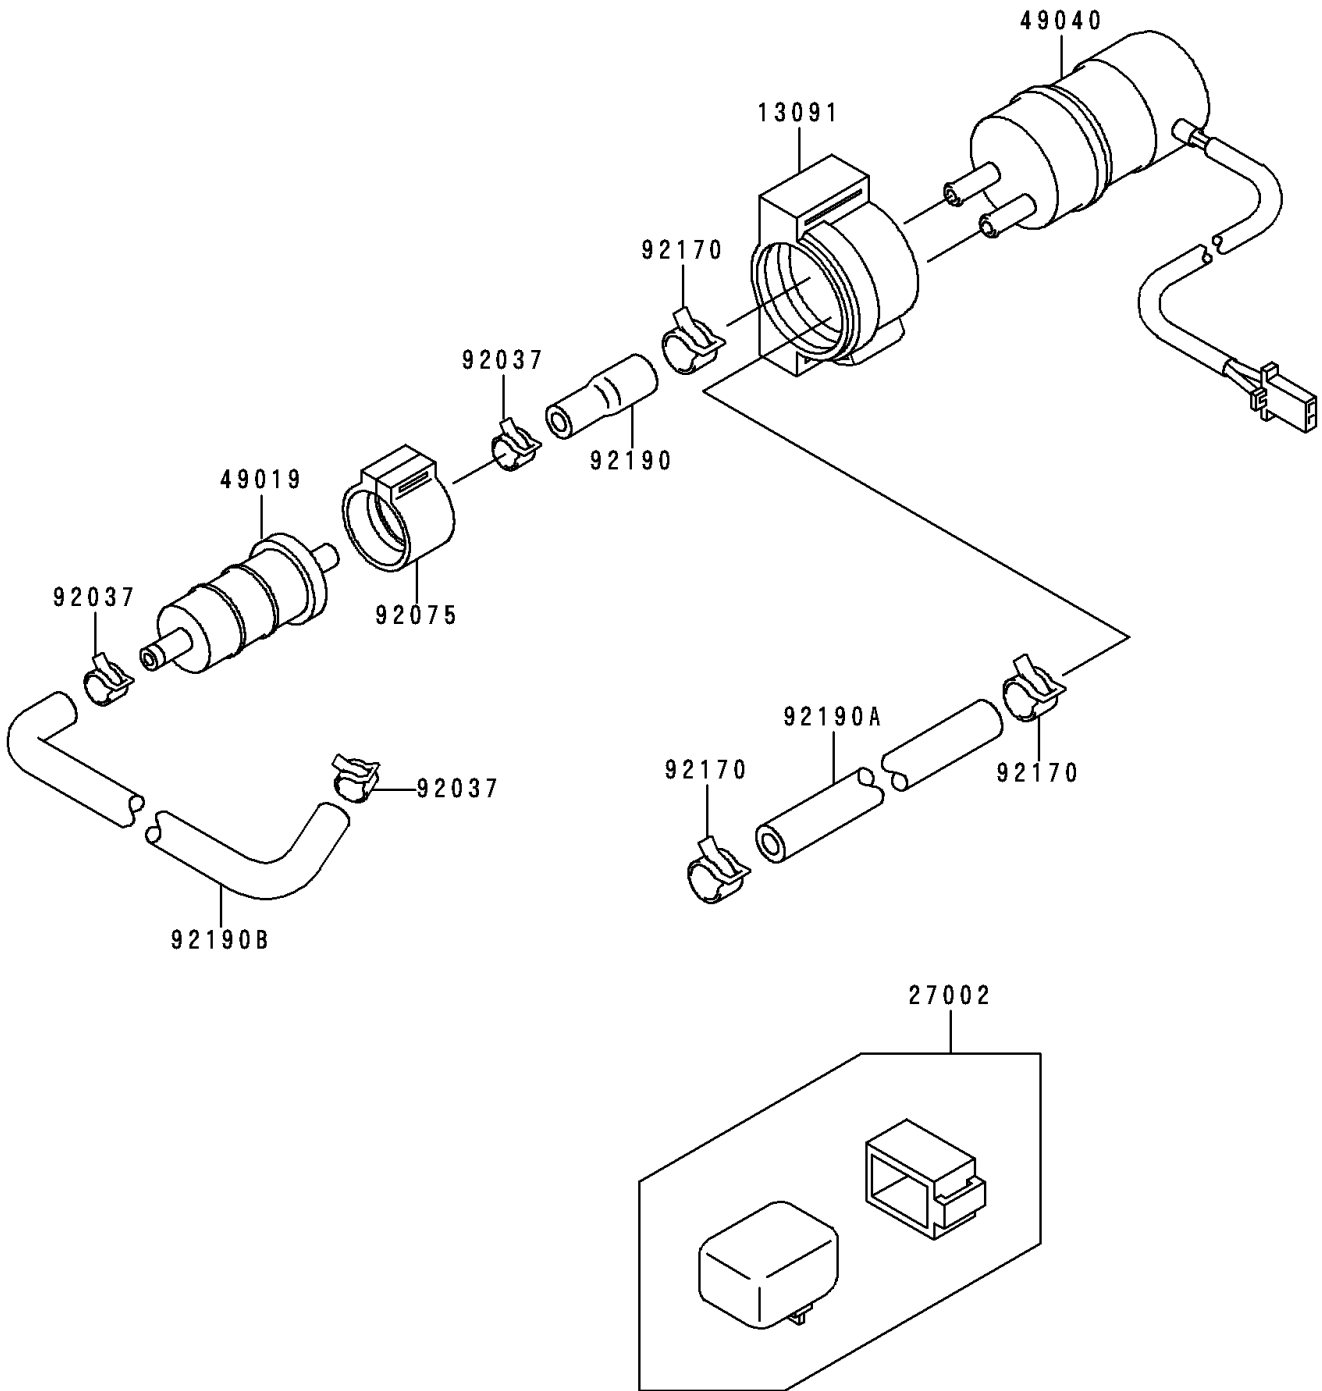

# 1994 Ninja® ZX™ -9R PARTS DIAGRAM

Fuel Pump

E1520

# 1994 Ninja® ZX™-9R PARTS LIST

## Fuel Pump

ITEM NAME	PART NUMBER	QUANTITY
HOLDER,FUEL PUMP (Ref # 13091)	13091-1738	1
RELAY-ASSY (Ref # 27002)	27002-1065	1
FILTER-FUEL (Ref # 49019)	49019-1055	1
PUMP-FUEL (Ref # 49040)	49040-1061	1
CLAMP (Ref # 92037)	92037-1181	3
DAMPER,FUEL FILTER (Ref # 92075)	92075-1853	1
CLAMP (Ref # 92170)	92170-1118	3
TUBE (Ref # 92190)	92190-1153	1
TUBE,CARBURETOR-PUMP (Ref # 92190A)	92190-1545	1
TUBE,TAP-FILTER (Ref # 92190B)	92190-1563	1