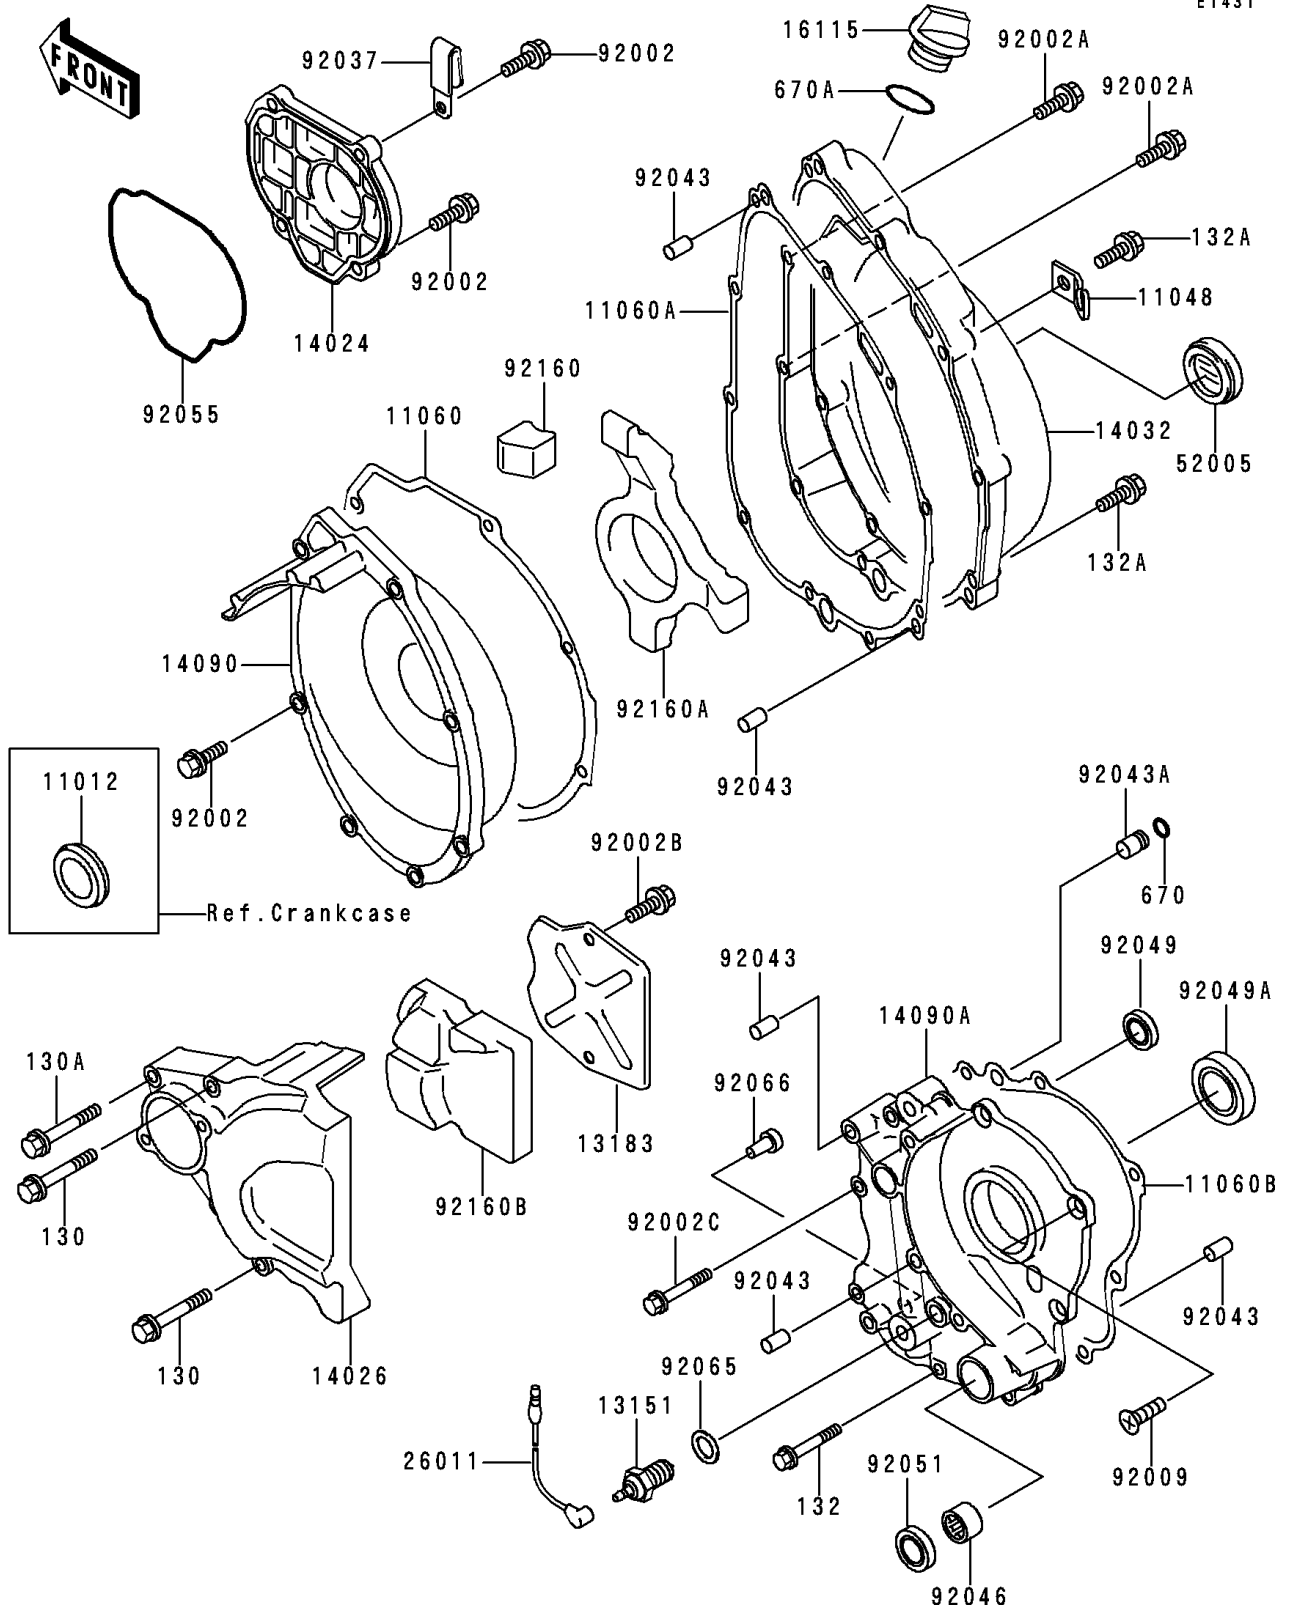

1994 Ninja® ZX™ -9R PARTS DIAGRAM

Engine Cover(s)

E1431

1994 Ninja® ZX™-9R PARTS LIST

Engine Cover(s)

ITEM NAME	PART NUMBER	QUANTITY
BOLT-FLANGED,6X35 (Ref # 130)	130J0635	2
BOLT-FLANGED,6X45,BLACK (Ref # 130A)	130J0645	2
BOLT-FLANGED-SMALL (Ref # 132)	132E0630	2
BOLT-FLANGED-SMALL (Ref # 132A)	132J0630	8
O RING,5MM (Ref # 670)	670B1505	1
O RING,20MM (Ref # 670A)	670B2020	1
CAP,LH,RCA378 (Ref # 11012)	11012-1540	1
BRACKET,THROTTLE ADJUST SCREW (Ref # 11048)	11048-1798	1
GASKET,BREATHER COVER (Ref # 11060)	11060-1356	1
GASKET,CLUTCH COVER (Ref # 11060A)	11060-1623	1
GASKET,TRANSMISSION COVER (Ref # 11060B)	11060-1660	1
SWITCH-COMP,NEUTRAL (Ref # 13151)	13151-1080	1
PLATE,CHAIN COVER (Ref # 13183)	13183-1717	1
COVER,PULSING (Ref # 14024)	14024-1998	1
COVER-CHAIN (Ref # 14026)	14026-1207	1
COVER-CLUTCH (Ref # 14032)	14032-1367	1
COVER,BREATHER (Ref # 14090)	14090-1052	1
COVER,TRANSMISSION (Ref # 14090A)	14090-1673	1
CAP-OIL FILLER (Ref # 16115)	16115-1053	1
WIRE-LEAD (Ref # 26011)	26011-1510	1
GAUGE,OIL LEVEL (Ref # 52005)	52005-1057	1
BOLT,6X20 (Ref # 92002)	92002-1343	11
BOLT,6X25 (Ref # 92002A)	92002-1344	2
BOLT,6X10 (Ref # 92002B)	92002-1449	2
BOLT,6X30 (Ref # 92002C)	92002-1622	3
SCREW,6X16 (Ref # 92009)	92009-1360	3
CLAMP,WIRING HARNESS (Ref # 92037)	92037-1877	1
PIN,6.2X8X14 (Ref # 92043)	92043-1263	5
PIN (Ref # 92043A)	92043-1456	1

1994 Ninja® ZX™-9R PARTS LIST

Engine Cover(s)

ITEM NAME	PART NUMBER	QUANTITY
BEARING-NEEDLE, HK1312 (Ref # 92046)	92046-1148	1
SEAL-OIL, SD-8187 (Ref # 92049)	92049-1017	1
SEAL-OIL, TC32488 (Ref # 92049A)	92049-1361	1
SEAL-OIL, TB13225.5 (Ref # 92051)	92051-005	1
RING-O, PULSING COVER (Ref # 92055)	92055-1494	1
GASKET, 10.5X16X1, DRAIN PLUG (Ref # 92065)	92065-058	1
PLUG (Ref # 92066)	92066-1412	1
DAMPER, SOUND ARRESTER (Ref # 92160)	92160-1282	1
DAMPER, SOUND ARRESTER (Ref # 92160A)	92160-1465	1
DAMPER, CHAIN COVER (Ref # 92160B)	92160-1484	1