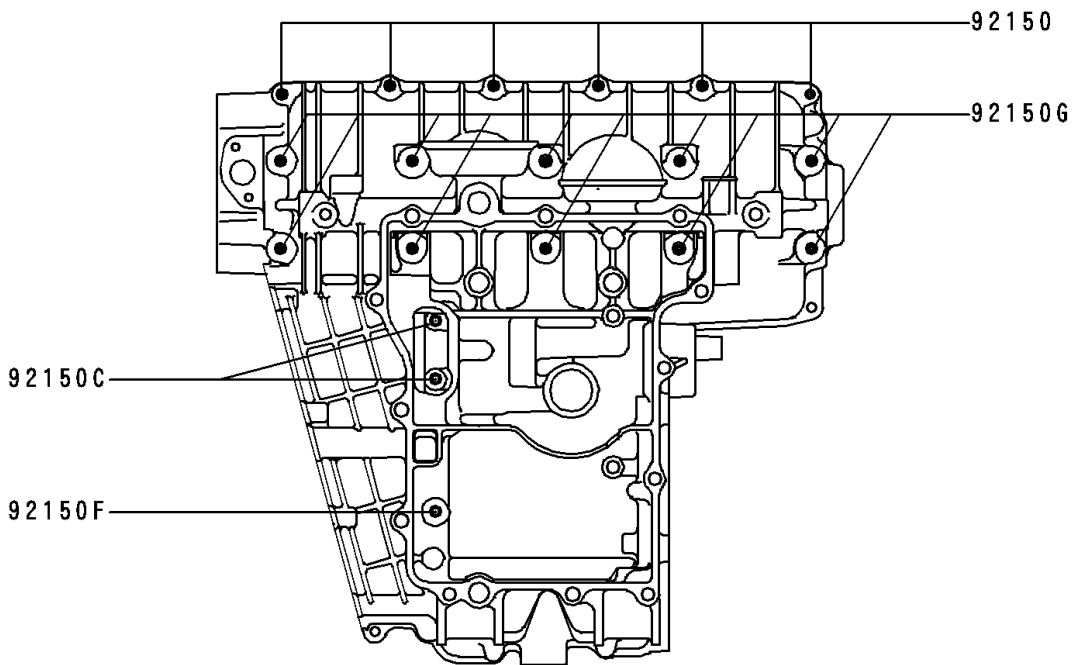

1995 Ninja[®] ZX[™] -9R PARTS DIAGRAM

Crankcase Bolt Pattern

E1412

Upper Case

Lower Case

1995 Ninja® ZX™-9R PARTS LIST

Crankcase Bolt Pattern

ITEM NAME	PART NUMBER	QUANTITY
BOLT,6X38 (Ref # 92150)	92150-1301	7
BOLT,6X105 (Ref # 92150A)	92150-1464	2
BOLT,8X70 (Ref # 92150B)	92150-1483	2
BOLT,6X35 (Ref # 92150C)	92150-1547	4
BOLT,6X60 (Ref # 92150D)	92150-1548	1
BOLT,6X70 (Ref # 92150E)	92150-1549	1
BOLT,8X115 (Ref # 92150F)	92150-1550	1
BOLT,9X95 (Ref # 92150G)	92150-1759	10