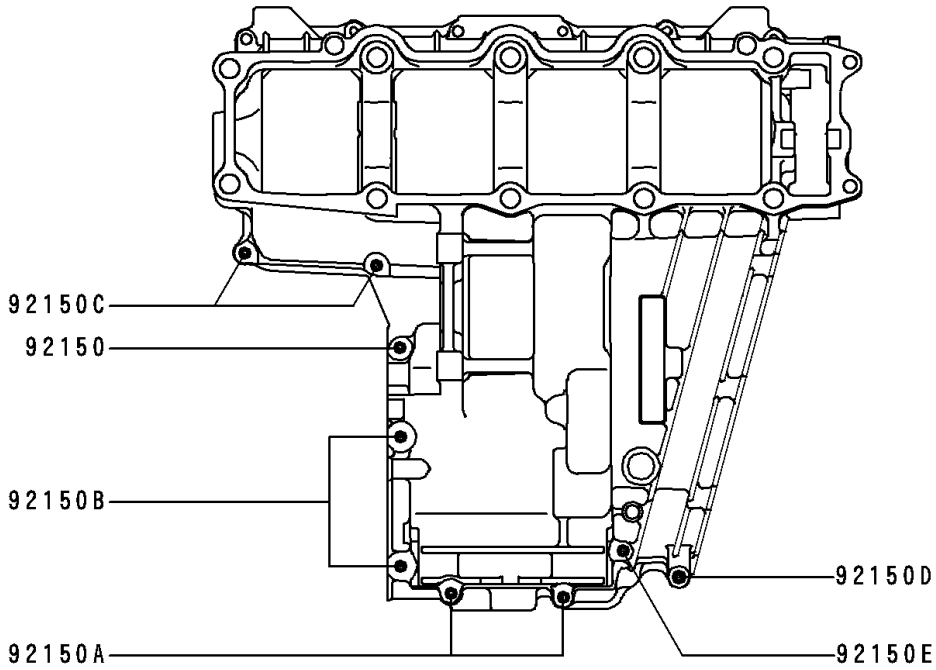

1995 Ninja[®] ZX[™] -9R PARTS DIAGRAM

Crankcase Bolt Pattern

E1412

Upper Case

Lower Case

1995 Ninja® ZX™-9R PARTS LIST

Crankcase Bolt Pattern

ITEM NAME	PART NUMBER	QUANTITY
BOLT,6X38 (Ref # 92150)	92150-1301	7
BOLT,6X105 (Ref # 92150A)	92150-1464	2
BOLT,8X70 (Ref # 92150B)	92150-1483	2
BOLT,6X35 (Ref # 92150C)	92150-1547	4
BOLT,6X60 (Ref # 92150D)	92150-1548	1
BOLT,6X70 (Ref # 92150E)	92150-1549	1
BOLT,8X115 (Ref # 92150F)	92150-1550	1
BOLT,9X95 (Ref # 92150G)	92150-1759	10