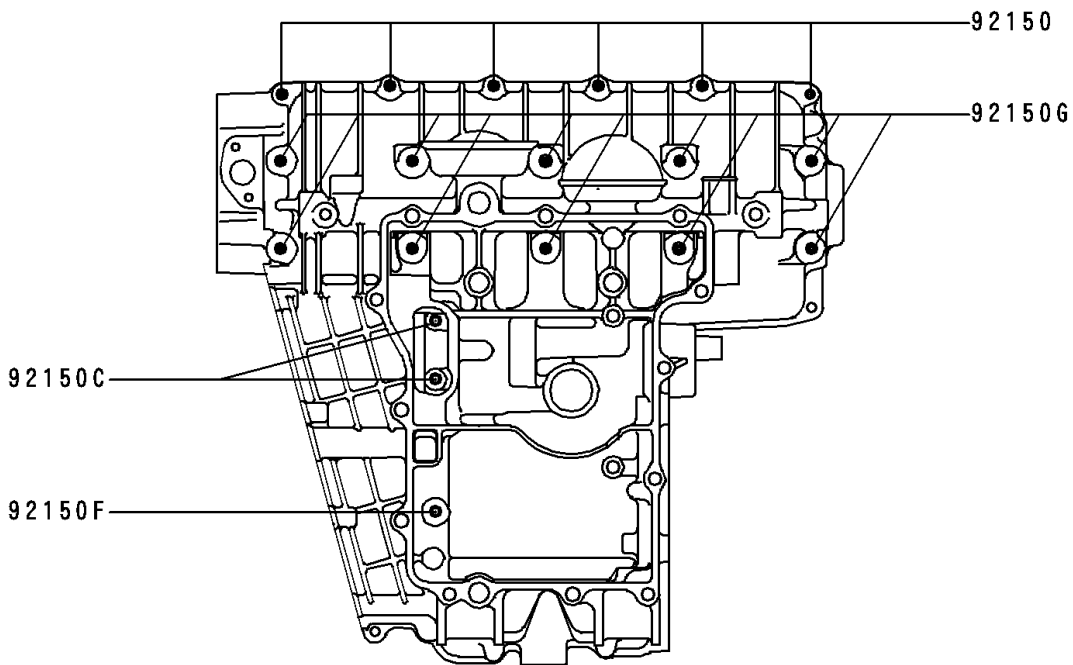

1994 Ninja[®] ZX[™]-9R PARTS DIAGRAM

Crankcase Bolt Pattern

E1412

Upper Case

Lower Case

1994 Ninja® ZX™-9R PARTS LIST

Crankcase Bolt Pattern

ITEM NAME	PART NUMBER	QUANTITY
BOLT,6X38 (Ref # 92150)	92150-1301	7
BOLT,6X105 (Ref # 92150A)	92150-1464	2
BOLT,8X70 (Ref # 92150B)	92150-1483	2
BOLT,6X35 (Ref # 92150C)	92150-1547	4
BOLT,6X60 (Ref # 92150D)	92150-1548	1
BOLT,6X70 (Ref # 92150E)	92150-1549	1
BOLT,8X115 (Ref # 92150F)	92150-1550	1
BOLT,9X95 (Ref # 92150G)	92150-1759	10