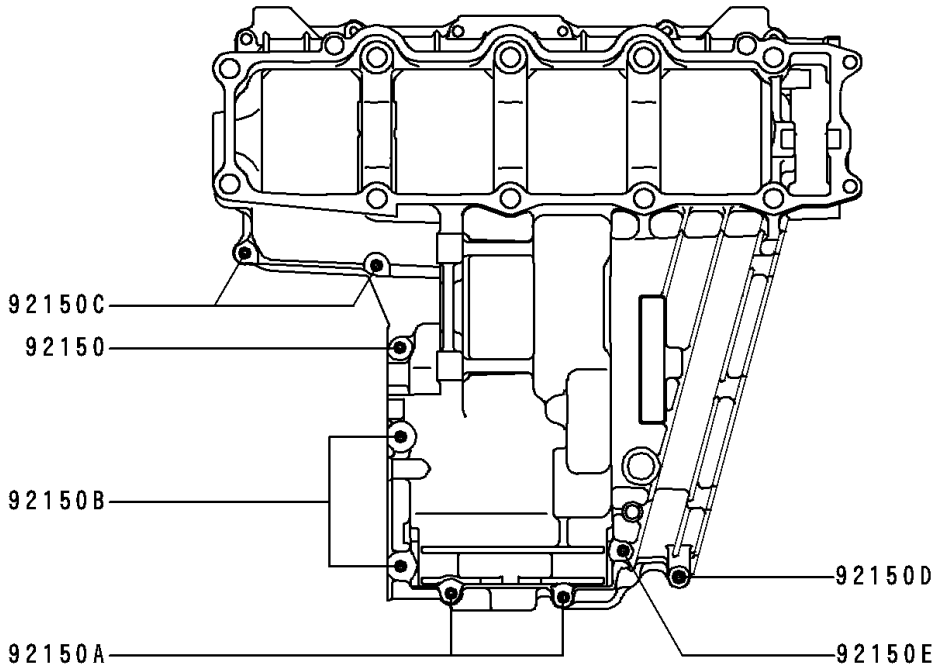

1994 Ninja[®] ZX[™]-9R PARTS DIAGRAM

Crankcase Bolt Pattern

E1412

Upper Case

Lower Case

1994 Ninja® ZX™-9R PARTS LIST

Crankcase Bolt Pattern

ITEM NAME	PART NUMBER	QUANTITY
BOLT,6X38 (Ref # 92150)	92150-1301	7
BOLT,6X105 (Ref # 92150A)	92150-1464	2
BOLT,8X70 (Ref # 92150B)	92150-1483	2
BOLT,6X35 (Ref # 92150C)	92150-1547	4
BOLT,6X60 (Ref # 92150D)	92150-1548	1
BOLT,6X70 (Ref # 92150E)	92150-1549	1
BOLT,8X115 (Ref # 92150F)	92150-1550	1
BOLT,9X95 (Ref # 92150G)	92150-1759	10