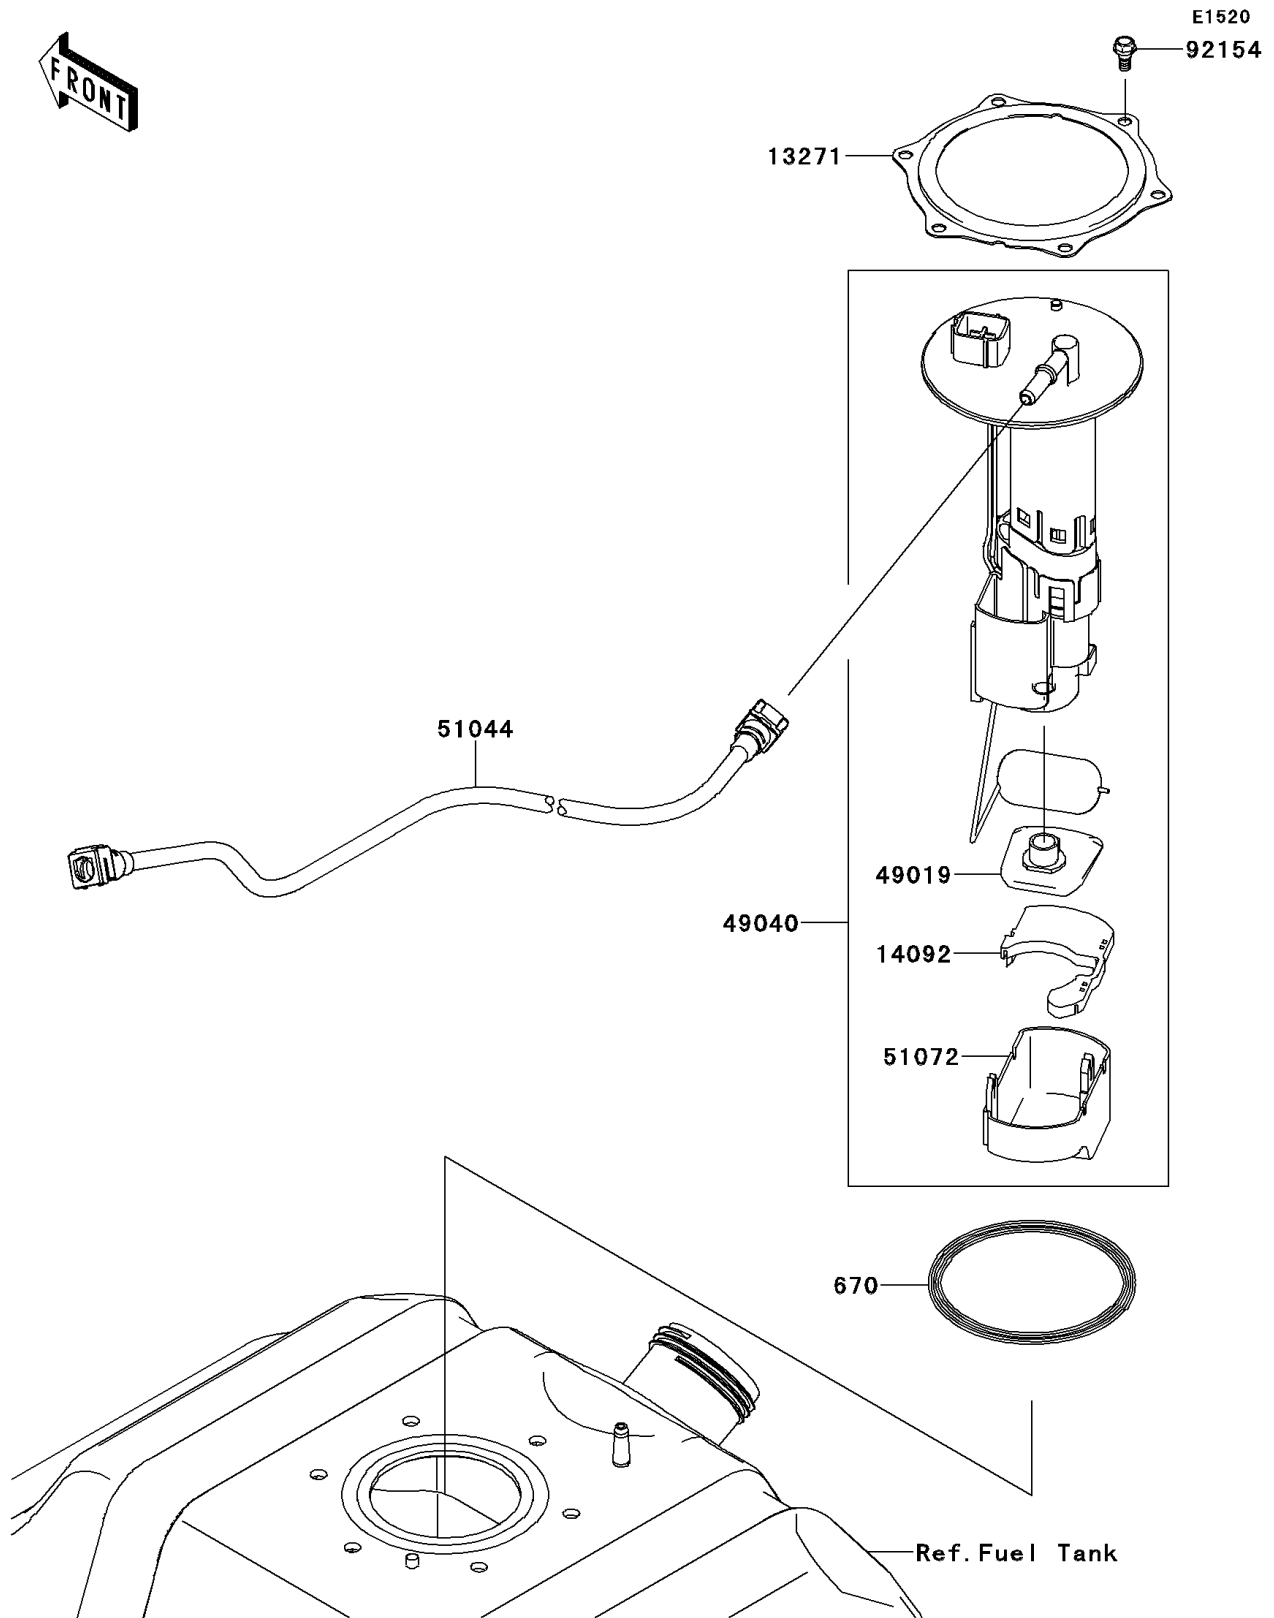

2014 TERYX4™ LE

PARTS DIAGRAM

Fuel Pump