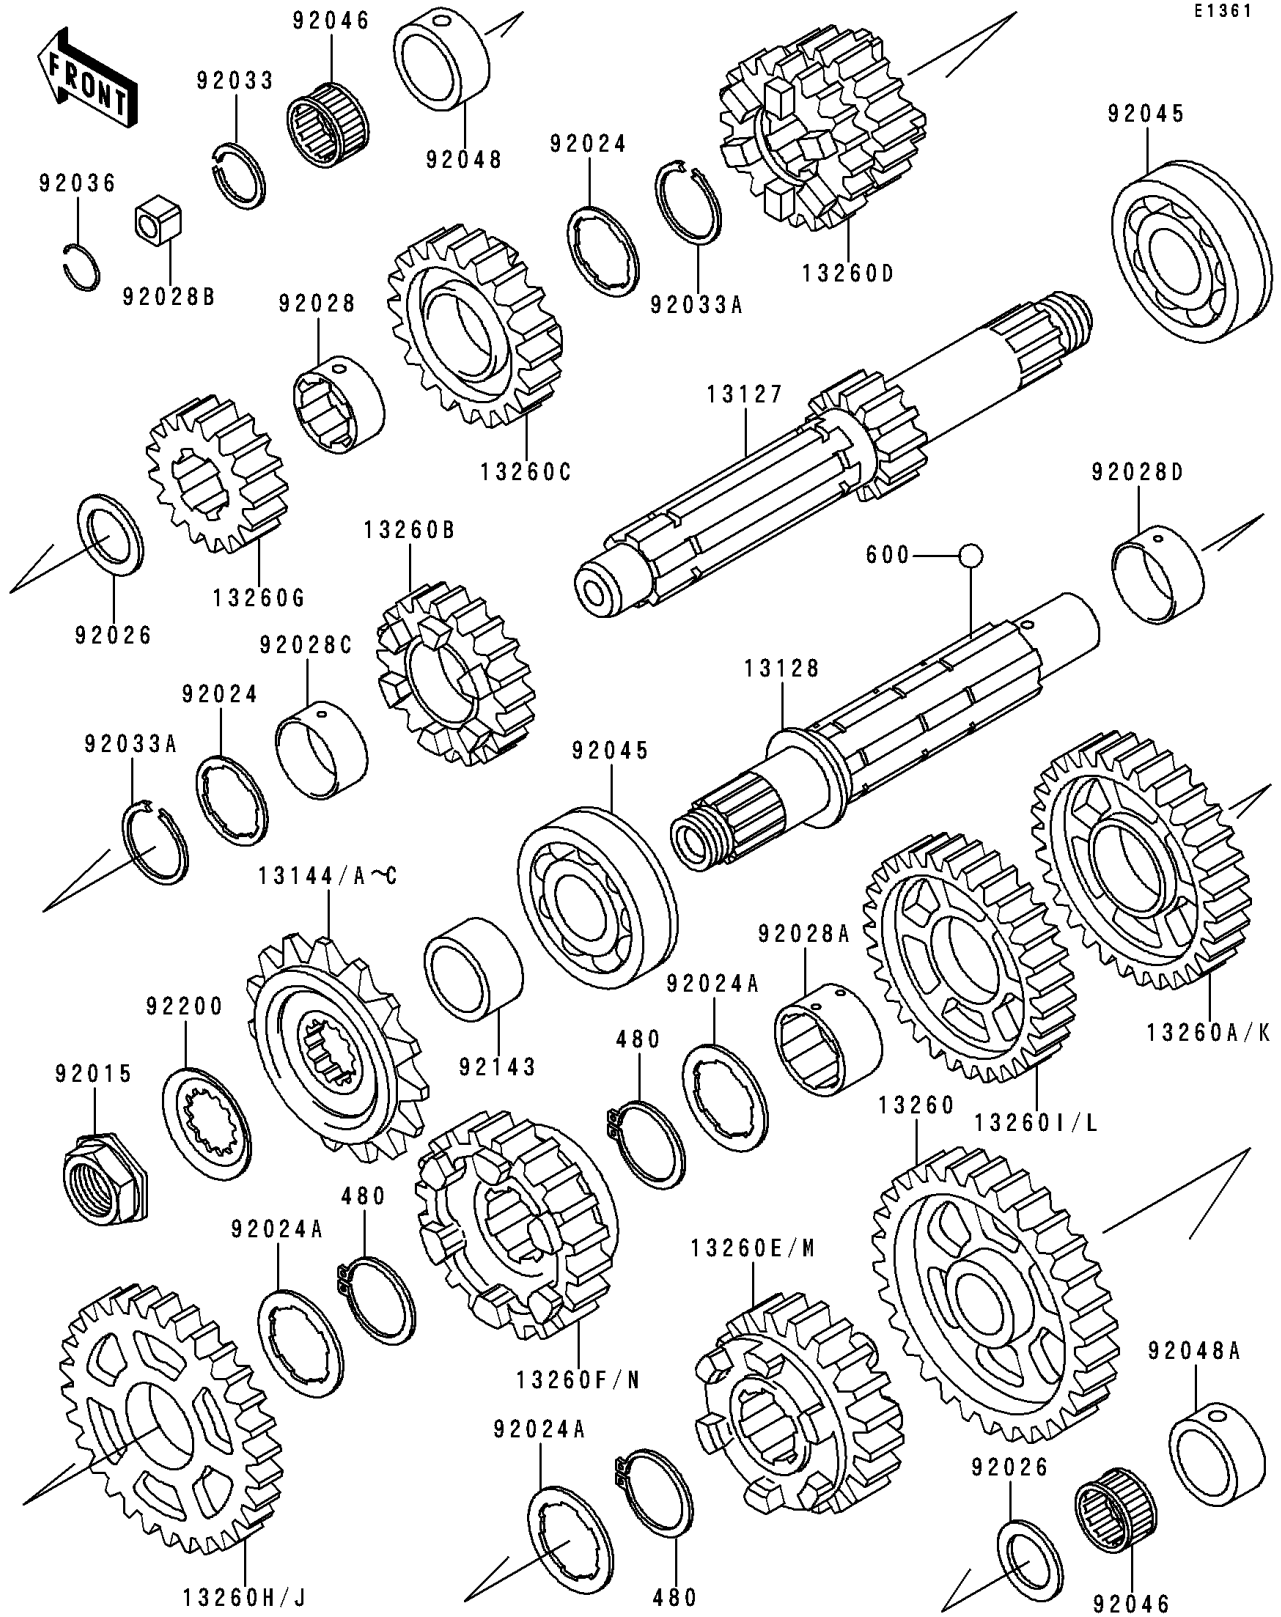

1994 Ninja® ZX™ -9R PARTS DIAGRAM

Transmission

1994 Ninja® ZX™-9R PARTS LIST

Transmission

ITEM NAME	PART NUMBER	QUANTITY
SHAFT-TRANSMISSION INPUT,14T (Ref # 13127)	13127-1205	1
SHAFT-TRANSMISSION OUTPUT (Ref # 13128)	13128-1181	1
SPROCKET-OUTPUT,17T(#530) (Ref # 13144)	13144-1009	1
SPROCKET-OUTPUT,15T(#530) (Ref # 13144A)	13144-1117	1
SPROCKET-OUTPUT,16T (Ref # 13144B)	13144-1212	1
GEAR,OUTPUT LOW,40T (Ref # 13260)	13260-1165	1
GEAR,OUTPUT 3RD,33T (Ref # 13260A)	13260-1167	1
GEAR,INPUT 5TH,27T (Ref # 13260B)	13260-1400	1
GEAR,INPUT TOP,29T (Ref # 13260C)	13260-1401	1
GEAR,INPUT 3RD&4TH,20T&23T (Ref # 13260D)	13260-1410	1
GEAR,OUTPUT 5TH,33T (Ref # 13260E)	13260-1411	1
GEAR,OUTPUT TOP,32T (Ref # 13260F)	13260-1412	1
GEAR,INPUT 2ND,18T (Ref # 13260G)	13260-1422	1
GEAR,OUTPUT 2ND,37T (Ref # 13260H)	13260-1423	1
GEAR,OUTPUT 4TH,32T (Ref # 13260I)	13260-1424	1
NUT,20MM (Ref # 92015)	92015-1963	1
WASHER,TOOTHED,26X35.5X1.5 (Ref # 92024)	92024-042	2
WASHER,TOOTHED,30.3X40X1.5 (Ref # 92024A)	92024-043	3
SPACER,22X35.5X2.1 (Ref # 92026)	92026-1224	2
BUSHING,INPUT TOP GEAR (Ref # 92028)	92028-1255	1
BUSHING,OUTPUT 3RD&4TH (Ref # 92028A)	92028-1363	1
BUSHING (Ref # 92028B)	92028-1448	1
BUSHING,INPUT 5TH GEAR (Ref # 92028C)	92028-1449	1
BUSHING,OUTPUT 2ND (Ref # 92028D)	92028-1450	1
RING-SNAP,20X25.5X1.2 (Ref # 92033)	92033-025	1
RING-SNAP,T=1.2 (Ref # 92033A)	92033-1037	2
RING-SNAP (Ref # 92036)	92036-005	1
BEARING-BALL,6305N2SH2 (Ref # 92045)	92045-1224	2
BEARING-NEEDLE,FWF-223014 (Ref # 92046)	92046-031	2

1994 Ninja® ZX™-9R PARTS LIST

Transmission

ITEM NAME	PART NUMBER	QUANTITY
RACE,INPUT SHAFT (Ref # 92048)	92048-1066	1
RACE,0RZ30X38X17PX1 (Ref # 92048A)	92048-1067	1
COLLAR,ENGINE SPROCKET (Ref # 92143)	92143-1757	1
CIRCLIP (Ref # 480)	480J2900	3
BALL-STEEL,5/32" (Ref # 600)	600A0500	3
WASHER (Ref # 92200)	92200-1065	1