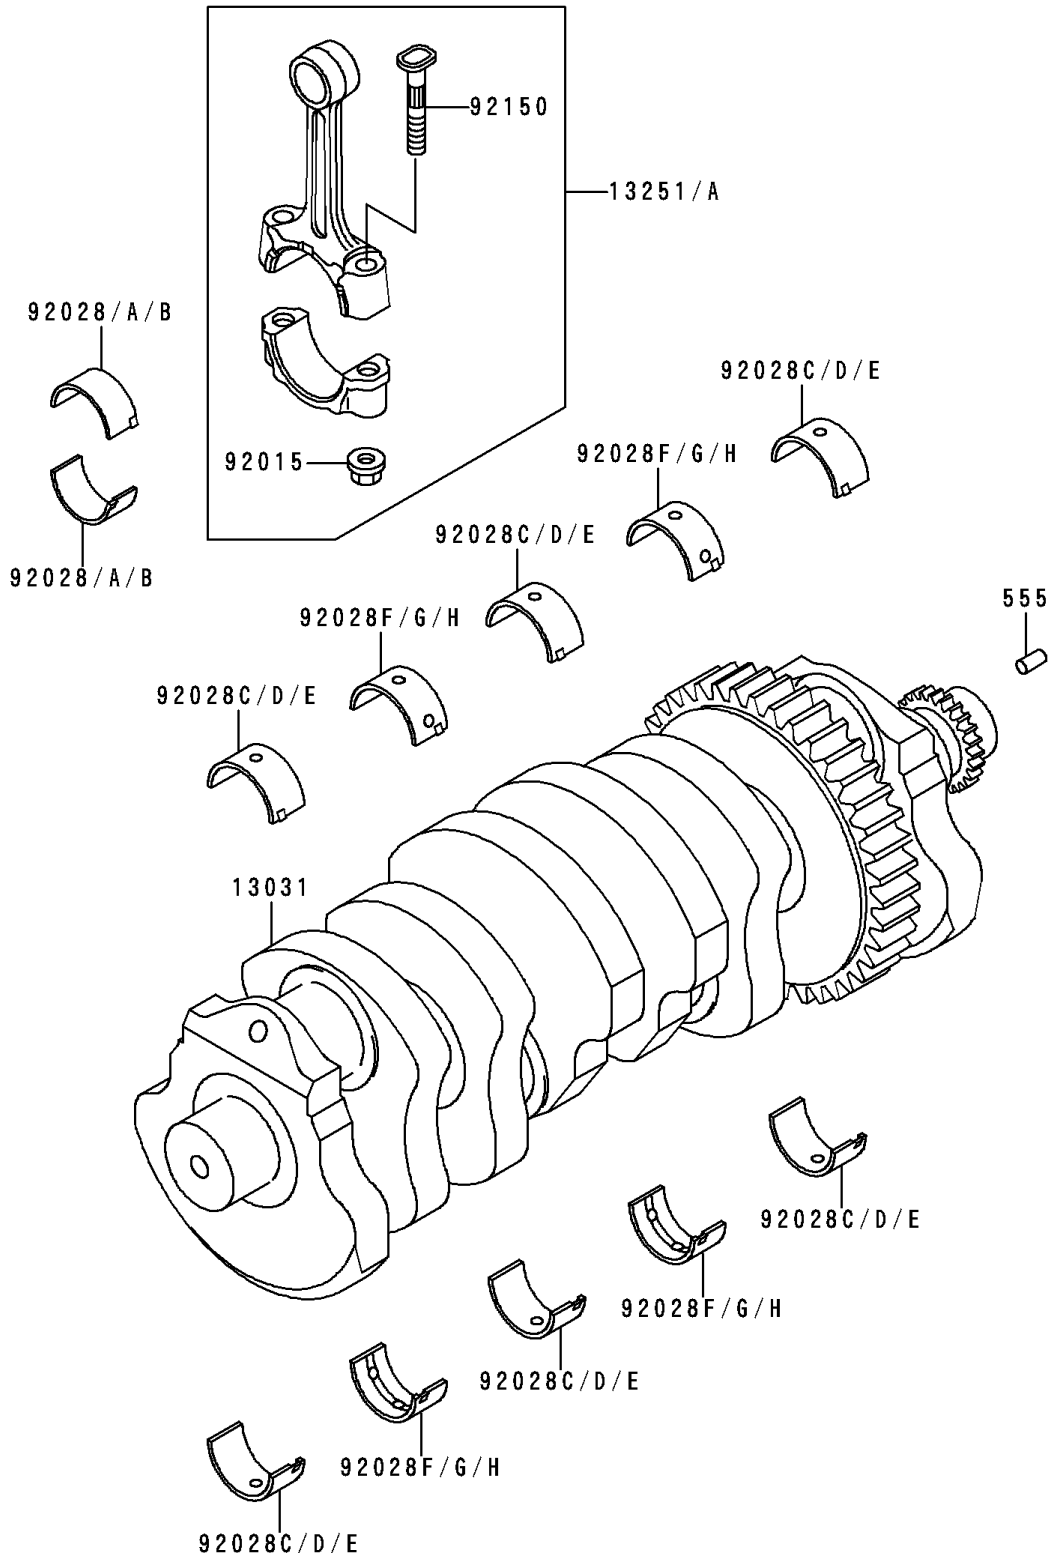

1994 Ninja® ZX™ -9R PARTS DIAGRAM

Crankshaft

E1321

1994 Ninja® ZX™ -9R PARTS LIST

Crankshaft

ITEM NAME	PART NUMBER	QUANTITY
PIN-SPRING,4X8 (Ref # 555)	555A0408	1
CRANKSHAFT-COMP (Ref # 13031)	13031-1374	1
ROD-ASSY-CONNECTING,I (Ref # 13251)	13251-1105-II	4
ROD-ASSY-CONNECTING,J (Ref # 13251A)	13251-1105-JJ	4
NUT,FLANGED,8MM (Ref # 92015)	92015-1311	8
BUSHING,CONNECTING ROD,BLUE (Ref # 92028)	92028-1712	8
BUSHING,CONNECTING ROD (Ref # 92028A)	92028-1713	AR
BUSHING,CONNECTING ROD,BROWN (Ref # 92028B)	92028-1714	AR
BUSHING,CRANK,#1,#3,#5,BLUE (Ref # 92028C)	92028-1715	6
BUSHING,CRANK,#1,#3,#5 (Ref # 92028D)	92028-1716	AR
BUSHING,CRANK,#1,#3,#5,BROWN (Ref # 92028E)	92028-1717	AR
BUSHING,CRANKSHAFT,#2,#4,BLUE (Ref # 92028F)	92028-1718	4
BUSHING,CRANKSHAFT,#2,#4 (Ref # 92028G)	92028-1719	AR
BUSHING,CRANKSHAFT,#2,#4,BROWN (Ref # 92028H)	92028-1720	AR
BOLT,CONNECTING ROD,8MM (Ref # 92150)	92150-1216	8