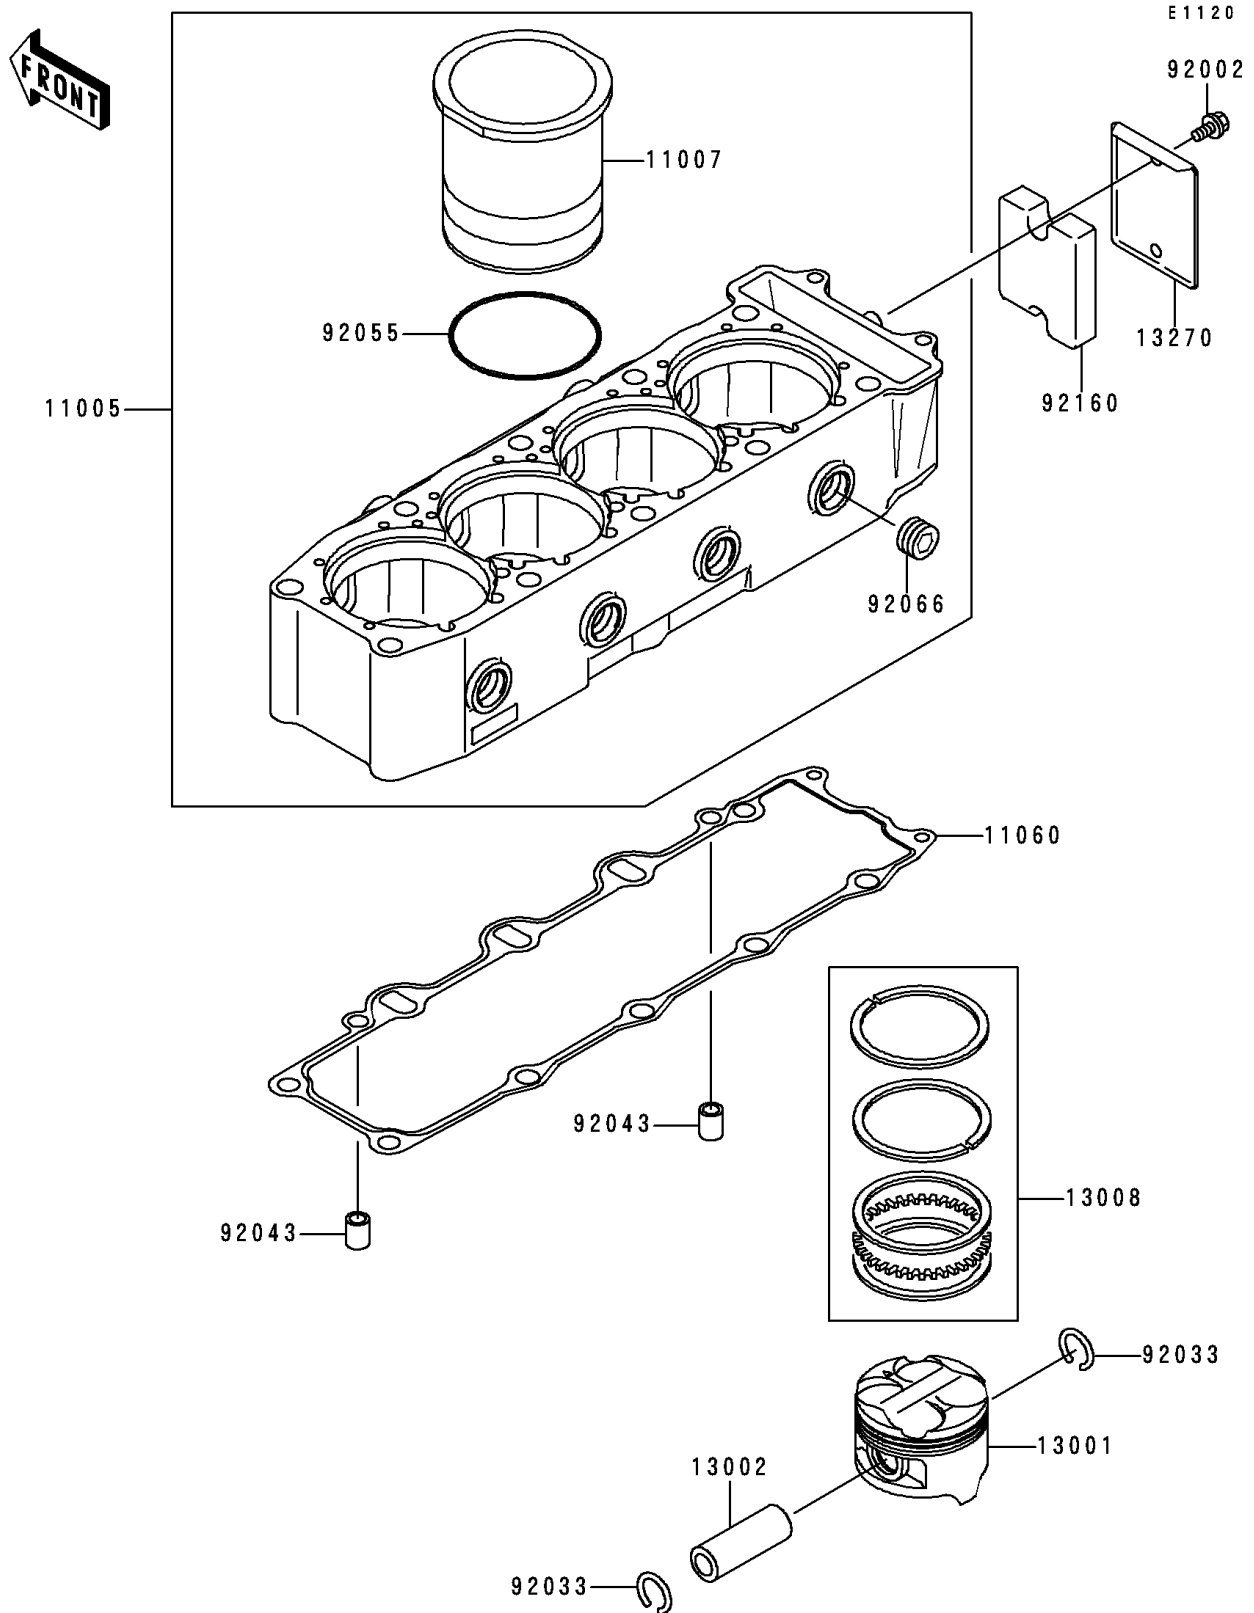

1994 Ninja® ZX™ -9R PARTS DIAGRAM

Cylinder/Piston(s)

1994 Ninja® ZX™-9R PARTS LIST

Cylinder/Piston(s)

ITEM NAME	PART NUMBER	QUANTITY
CYLINDER-ENGINE (Ref # 11005)	11005-1778	1
LINER-CYLINDER (Ref # 11007)	11007-1136	4
GASKET,CYLINDER BASE (Ref # 11060)	11060-1093	1
PISTON-ENGINE,STD (Ref # 13001)	13001-1437	4
PIN-PISTON (Ref # 13002)	13002-1086	4
RING-SET-PISTON,STD (Ref # 13008)	13008-1158	4
PLATE (Ref # 13270)	13270-1157	1
BOLT,6X8 (Ref # 92002)	92002-1604	2
RING-SNAP,20.5X1.2 (Ref # 92033)	92033-1099	8
PIN,DOWEL,10X14 (Ref # 92043)	92043-1037	2
RING-O,78.9X2.0 (Ref # 92055)	92055-1526	4
PLUG (Ref # 92066)	92066-1253	6
DAMPER (Ref # 92160)	92160-1488	1