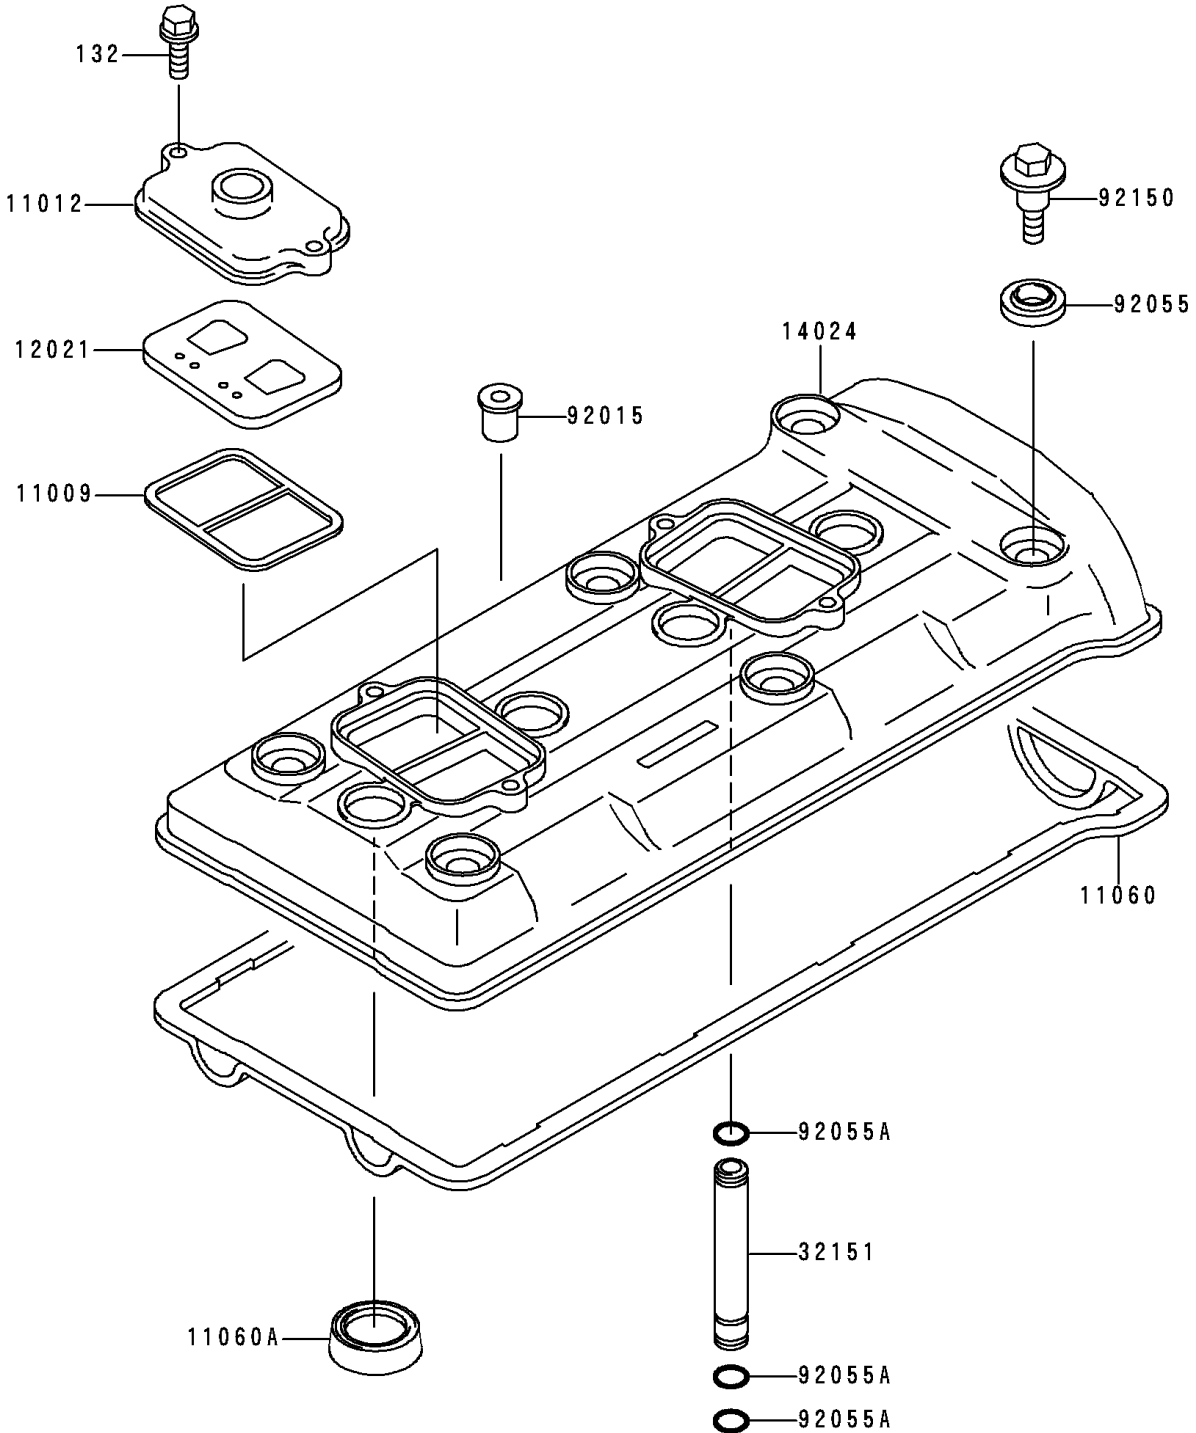

1995 Ninja[®] ZX[™]-9R PARTS DIAGRAM

Cylinder Head Cover

E1112

1995 Ninja® ZX™-9R PARTS LIST

Cylinder Head Cover

ITEM NAME	PART NUMBER	QUANTITY
BOLT-FLANGED-SMALL (Ref # 132)	132G0620	4
GASKET, REED VALVE (Ref # 11009)	11009-1857	2
CAP, REED VALVE (Ref # 11012)	11012-1758	2
GASKET, HEAD COVER (Ref # 11060)	11060-1076	1
GASKET, PLUG (Ref # 11060A)	11060-1077	4
VALVE-ASSY-REED (Ref # 12021)	12021-1053	2
COVER, HEAD (Ref # 14024)	14024-1996	1
PIPE (Ref # 32151)	32151-1608	4
NUT (Ref # 92015)	92015-1700	1
RING-O, HEAD COVER BOLT (Ref # 92055)	92055-1352	6
RING-O, 9X1.5 (Ref # 92055A)	92055-1509	12
BOLT, HEAD COVER (Ref # 92150)	92150-1447	6