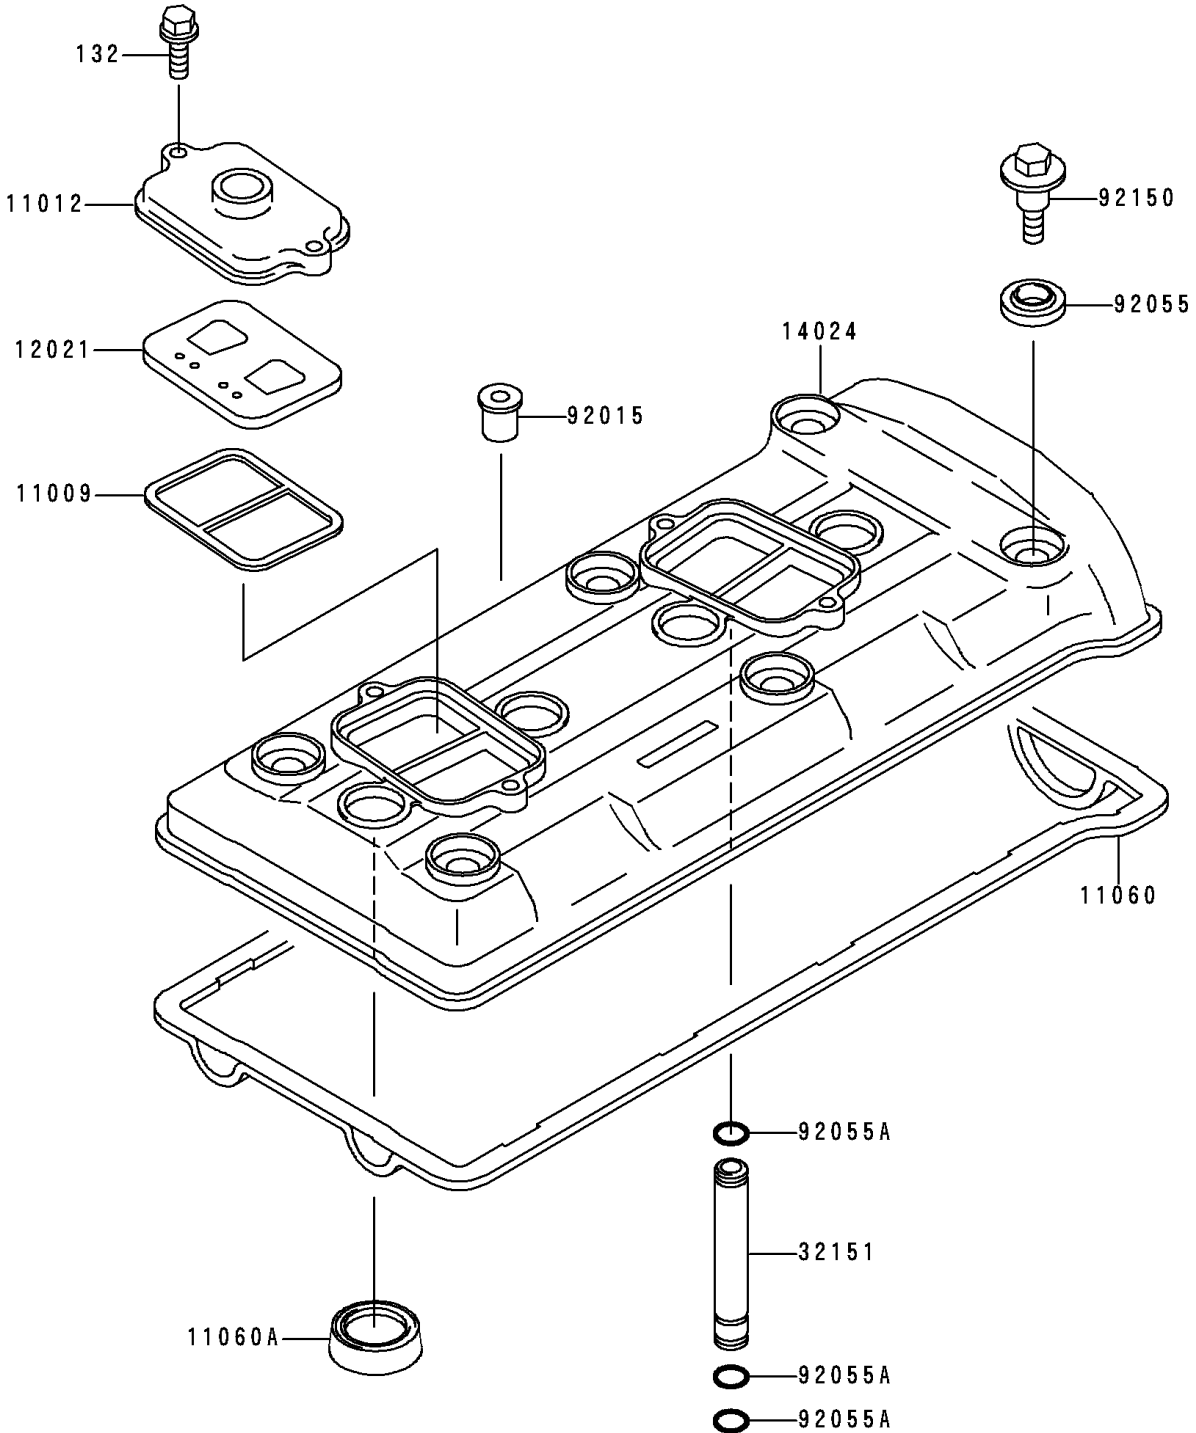

1994 Ninja® ZX™ -9R PARTS DIAGRAM

Cylinder Head Cover

E1112

1994 Ninja® ZX™-9R PARTS LIST

Cylinder Head Cover

ITEM NAME	PART NUMBER	QUANTITY
BOLT-FLANGED-SMALL (Ref # 132)	132G0620	4
GASKET, REED VALVE (Ref # 11009)	11009-1857	2
CAP, REED VALVE (Ref # 11012)	11012-1758	2
GASKET, HEAD COVER (Ref # 11060)	11060-1076	1
GASKET, PLUG (Ref # 11060A)	11060-1077	4
VALVE-ASSY-REED (Ref # 12021)	12021-1053	2
COVER, HEAD (Ref # 14024)	14024-1996	1
PIPE (Ref # 32151)	32151-1608	4
NUT (Ref # 92015)	92015-1700	1
RING-O, HEAD COVER BOLT (Ref # 92055)	92055-1352	6
RING-O, 9X1.5 (Ref # 92055A)	92055-1509	12
BOLT, HEAD COVER (Ref # 92150)	92150-1447	6