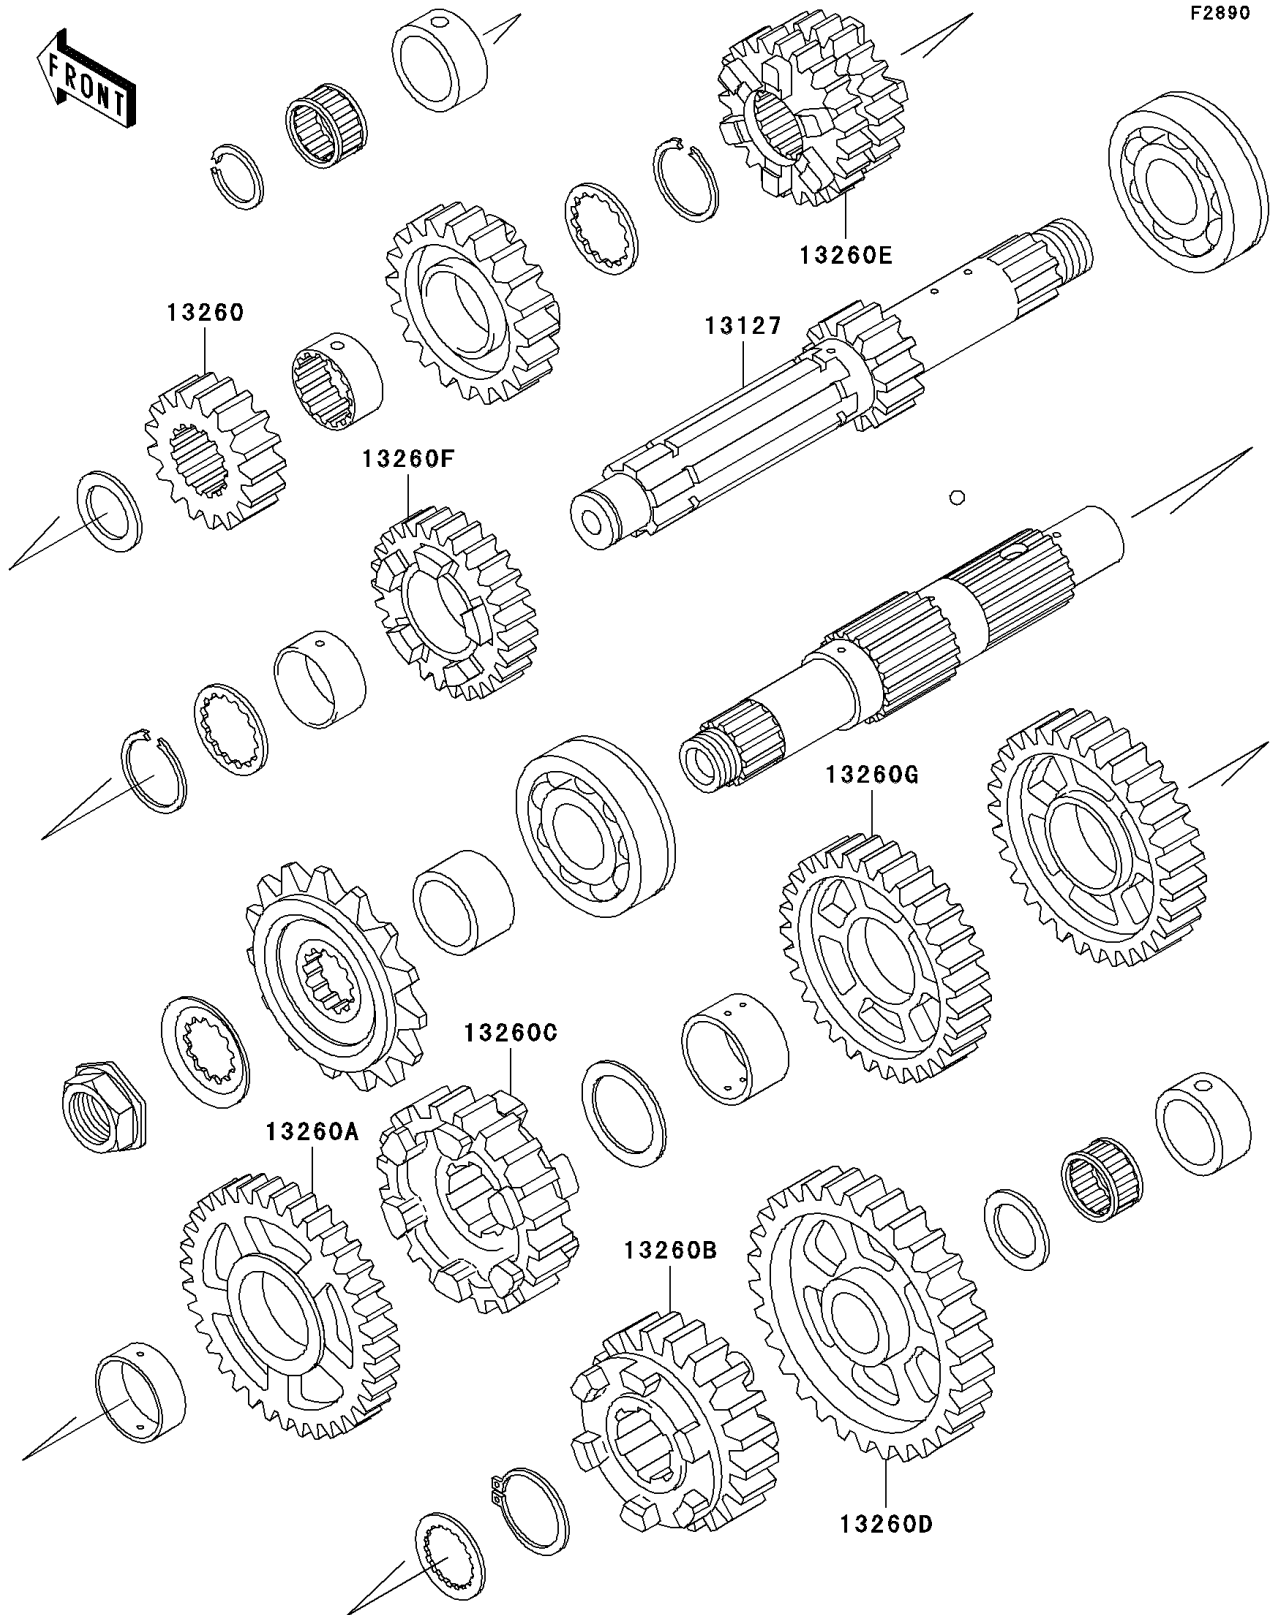

2000 Ninja® ZX™-7R PARTS DIAGRAM

Optional Parts(ZX-7RR Trans.)

2000 Ninja® ZX™-7R PARTS LIST

Optional Parts(ZX-7RR Trans.)

ITEM NAME	PART NUMBER	QUANTITY
SHAFT-TRANSMISSION INPUT (Ref # 13127)	13127-1245	1
GEAR,INPUT 2ND,19T (Ref # 13260)	13260-1530	1
GEAR,OUTPUT 2ND,36T (Ref # 13260A)	13260-1534	1
GEAR,OUTPUT 5TH,31T (Ref # 13260B)	13260-1536	1
GEAR,OUTPUT TOP,30T (Ref # 13260C)	13260-1537	1
GEAR,OUTPUT LOW,38T (Ref # 13260D)	13260-1540	1
GEAR,INPUT 3RD&4TH,21T&22T (Ref # 13260E)	13260-1610	1
GEAR,INPUT 5TH,24T (Ref # 13260F)	13260-1611	1
GEAR,OUTPUT 4TH,31T (Ref # 13260G)	13260-1614	1