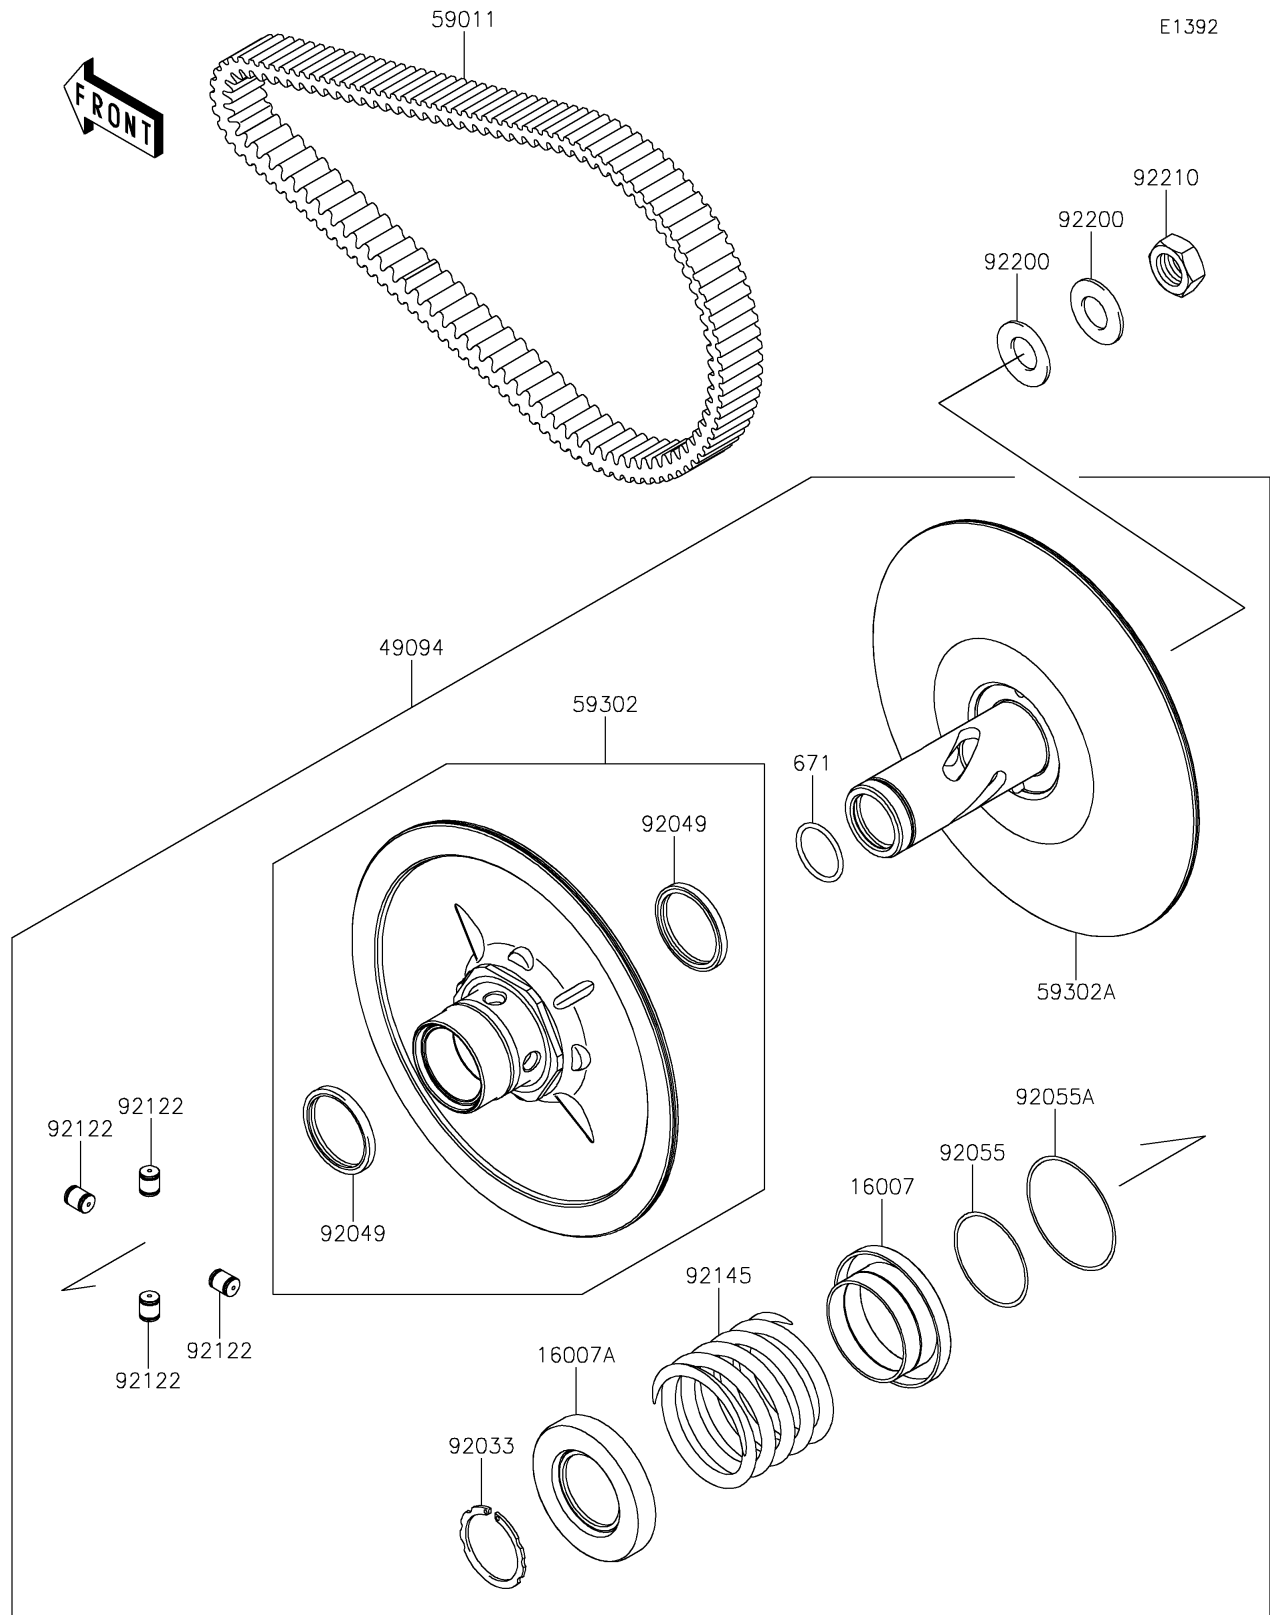

## PARTS DIAGRAM

### Driven Converter/Drive Belt

## PARTS LIST

### Driven Converter/Drive Belt

ITEM NAME	PART NUMBER	QUANTITY
SEAT-SPRING,MOVABLE (Ref # 16007)	16007-0049	1
SEAT-SPRING,FIXED (Ref # 16007A)	16007-0050	1
CONVERTER-ASSY-DRIVEN (Ref # 49094)	49094-0093	1
BELT,CVT (Ref # 59011)	59011-0043	1
SHEAVE-COMP,MOVABLE (Ref # 59302)	59302-0089	1
SHEAVE-COMP,FIXED (Ref # 59302A)	59302-0090	1
RING-SNAP (Ref # 92033)	92033-1317	1
SEAL-OIL (Ref # 92049)	92049-1528	2
RING-O,46.4X3.1 (Ref # 92055)	92055-0752	1
RING-O,59.5X2.4 (Ref # 92055A)	92055-0753	1
ROLLER (Ref # 92122)	92122-0043	4
BUSHING (Ref # 92139)	92139-0313	2
SPRING (Ref # 92145)	92145-0959	1
WASHER (Ref # 92200)	92200-1505	2
NUT,18MM (Ref # 92210)	92210-0821	1
O RING (Ref # 671)	671D2530	1