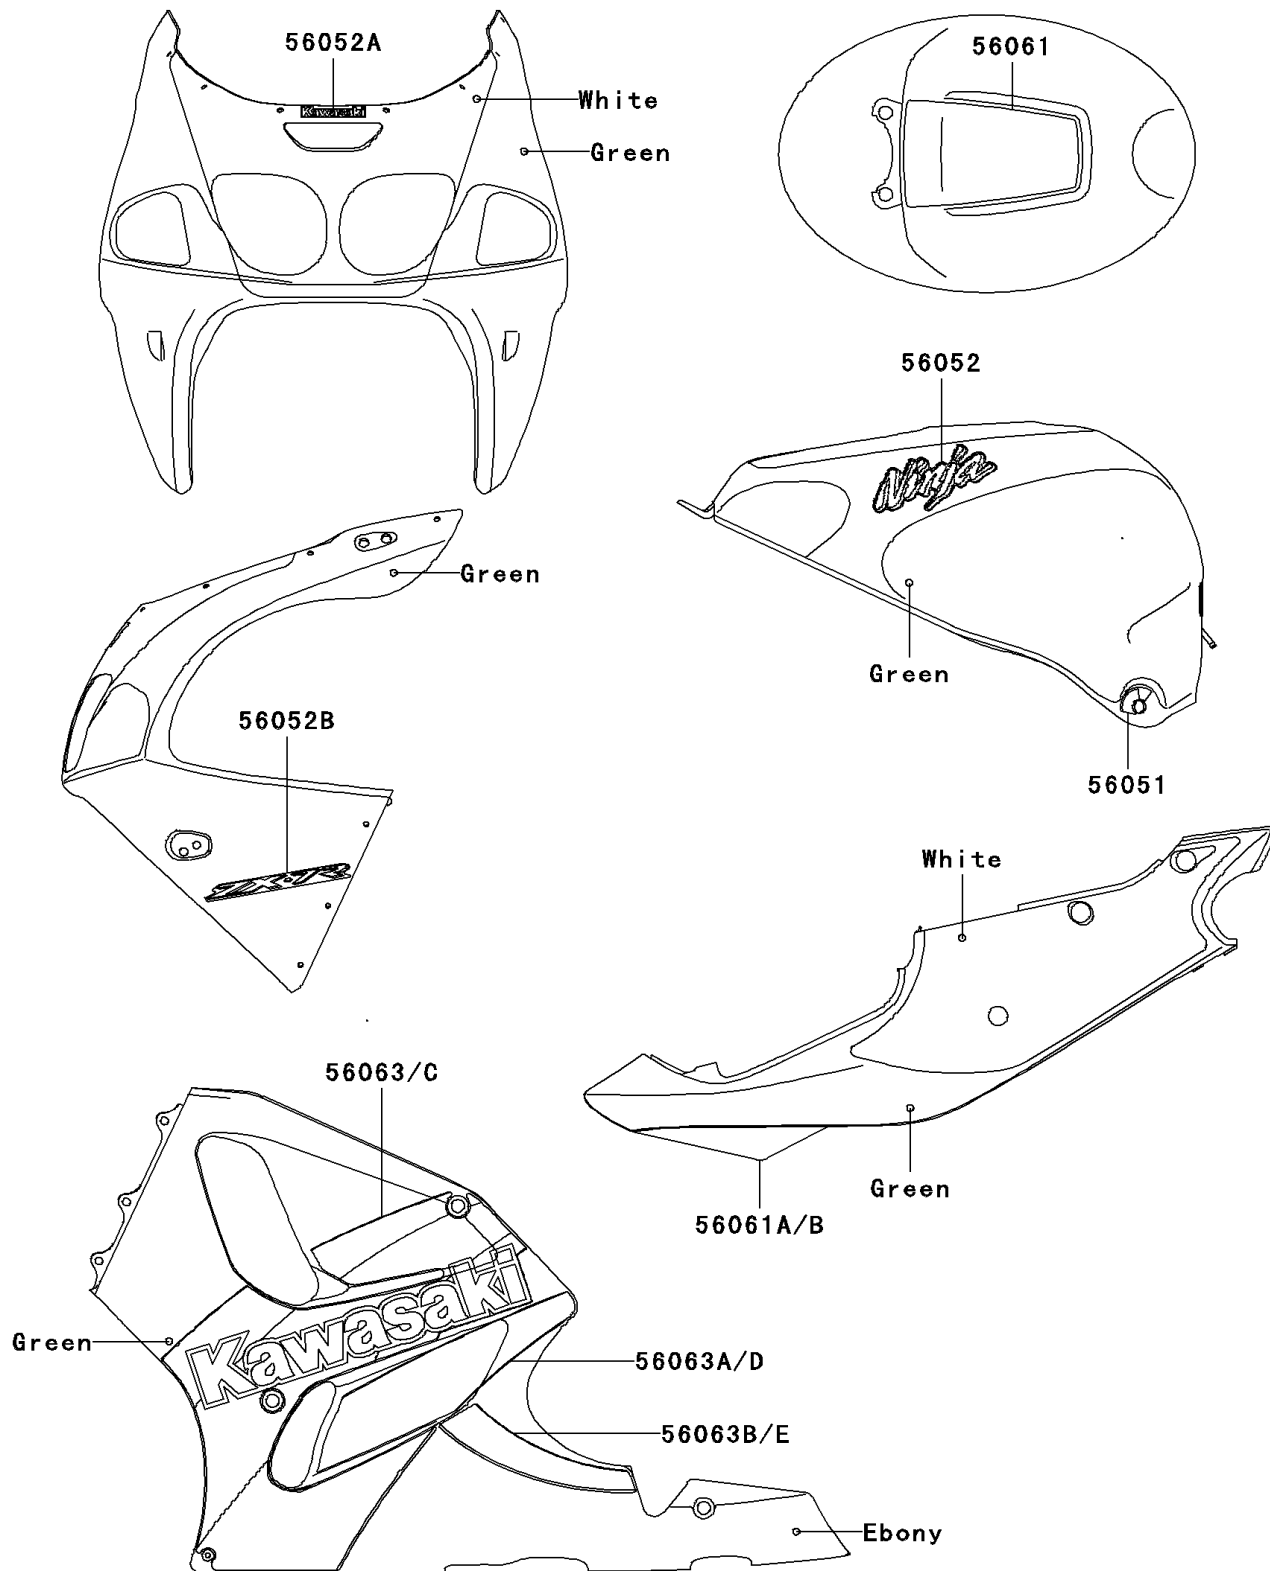

2000 Ninja® ZX™-7R PARTS DIAGRAM

Decals(Green)(ZX750-P5)

F2861A

2000 Ninja® ZX™-7R PARTS LIST

Decals(Green)(ZX750-P5)

ITEM NAME	PART NUMBER	QUANTITY
MARK,FUEL TANK (Ref # 56051)	56051-1419	1
MARK,FUEL TANK,NINJA (Ref # 56052)	56052-1163	1
MARK,UPP COWLING,KAWASAKI (Ref # 56052A)	56052-1164	1
MARK,UPP COWLING,ZX-7R (Ref # 56052B)	56052-1165	1
PATTERN,FUEL TANK (Ref # 56061)	56061-1664	1
PATTERN,SIDE COVER,LH (Ref # 56061A)	56061-1665	1
PATTERN,SIDE COVER,RH (Ref # 56061B)	56061-1666	1
PATTERN,LWR COWLING,FR,LH (Ref # 56063)	56063-1364	1
PATTERN,LWR COWLING,CNT,LH (Ref # 56063A)	56063-1365	1
PATTERN,LWR COWLING,RR,LH (Ref # 56063B)	56063-1366	1
PATTERN,LWR COWLING,FR,RH (Ref # 56063C)	56063-1367	1
PATTERN,LWR COWLING,CNT,RH (Ref # 56063D)	56063-1368	1
PATTERN,LWR COWLING,RR,RH (Ref # 56063E)	56063-1369	1