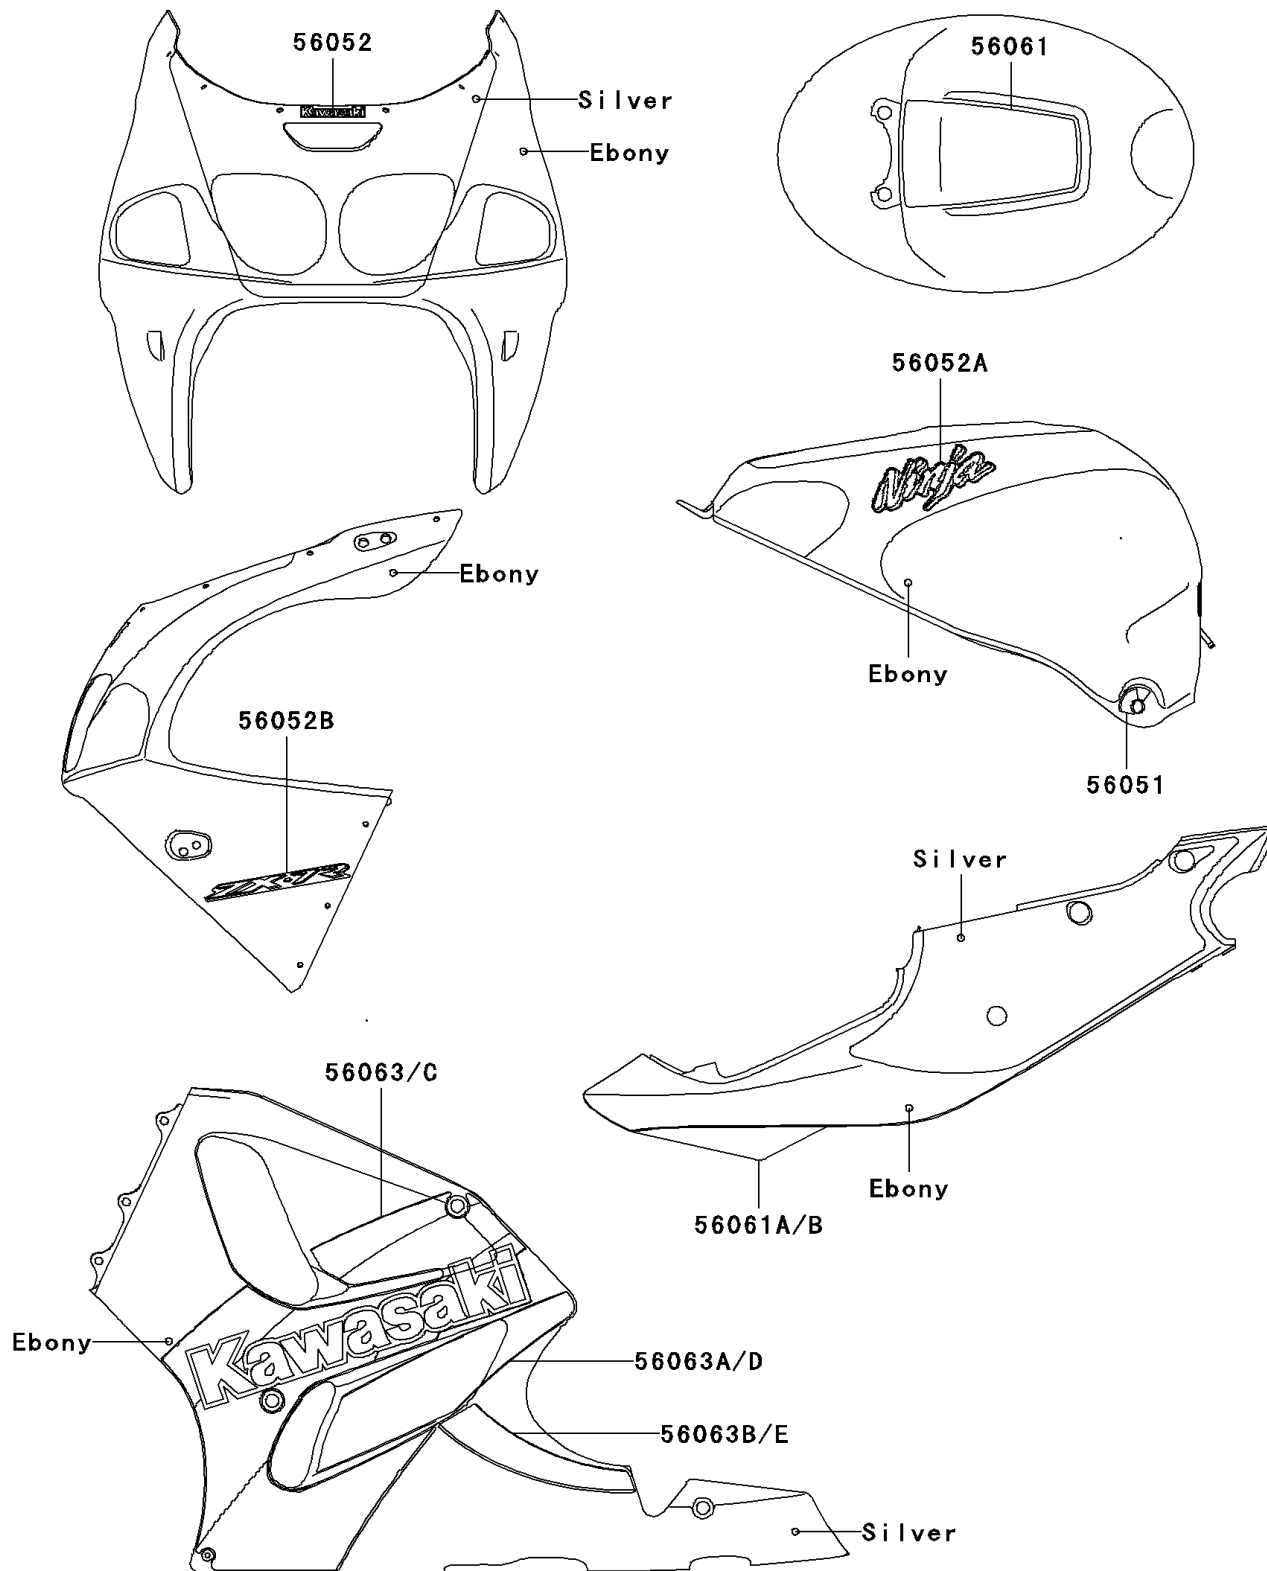

2000 Ninja® ZX™-7R PARTS DIAGRAM

Decals(Ebony)(ZX750-P5)

F2861

2000 Ninja® ZX™-7R PARTS LIST

Decals(Ebony)(ZX750-P5)

ITEM NAME	PART NUMBER	QUANTITY
MARK,FUEL TANK (Ref # 56051)	56051-1531	1
MARK,UPP COWLING,KAWASAKI (Ref # 56052)	56052-1164	1
MARK,FUEL TANK,NINJA (Ref # 56052A)	56052-1166	1
MARK,UPP COWLING,ZX-7R (Ref # 56052B)	56052-1167	1
PATTERN,FUEL TANK (Ref # 56061)	56061-1664	1
PATTERN,SIDE COVER,LH (Ref # 56061A)	56061-1665	1
PATTERN,SIDE COVER,RH (Ref # 56061B)	56061-1666	1
PATTERN,LWR COWLING,FR,LH (Ref # 56063)	56063-1370	1
PATTERN,LWR COWLING,CNT,LH (Ref # 56063A)	56063-1371	1
PATTERN,LWR COWLING,RR,LH (Ref # 56063B)	56063-1372	1
PATTERN,LWR COWLING,FR,RH (Ref # 56063C)	56063-1373	1
PATTERN,LWR COWLING,CNT,RH (Ref # 56063D)	56063-1374	1
PATTERN,LWR COWLING,RR,RH (Ref # 56063E)	56063-1375	1