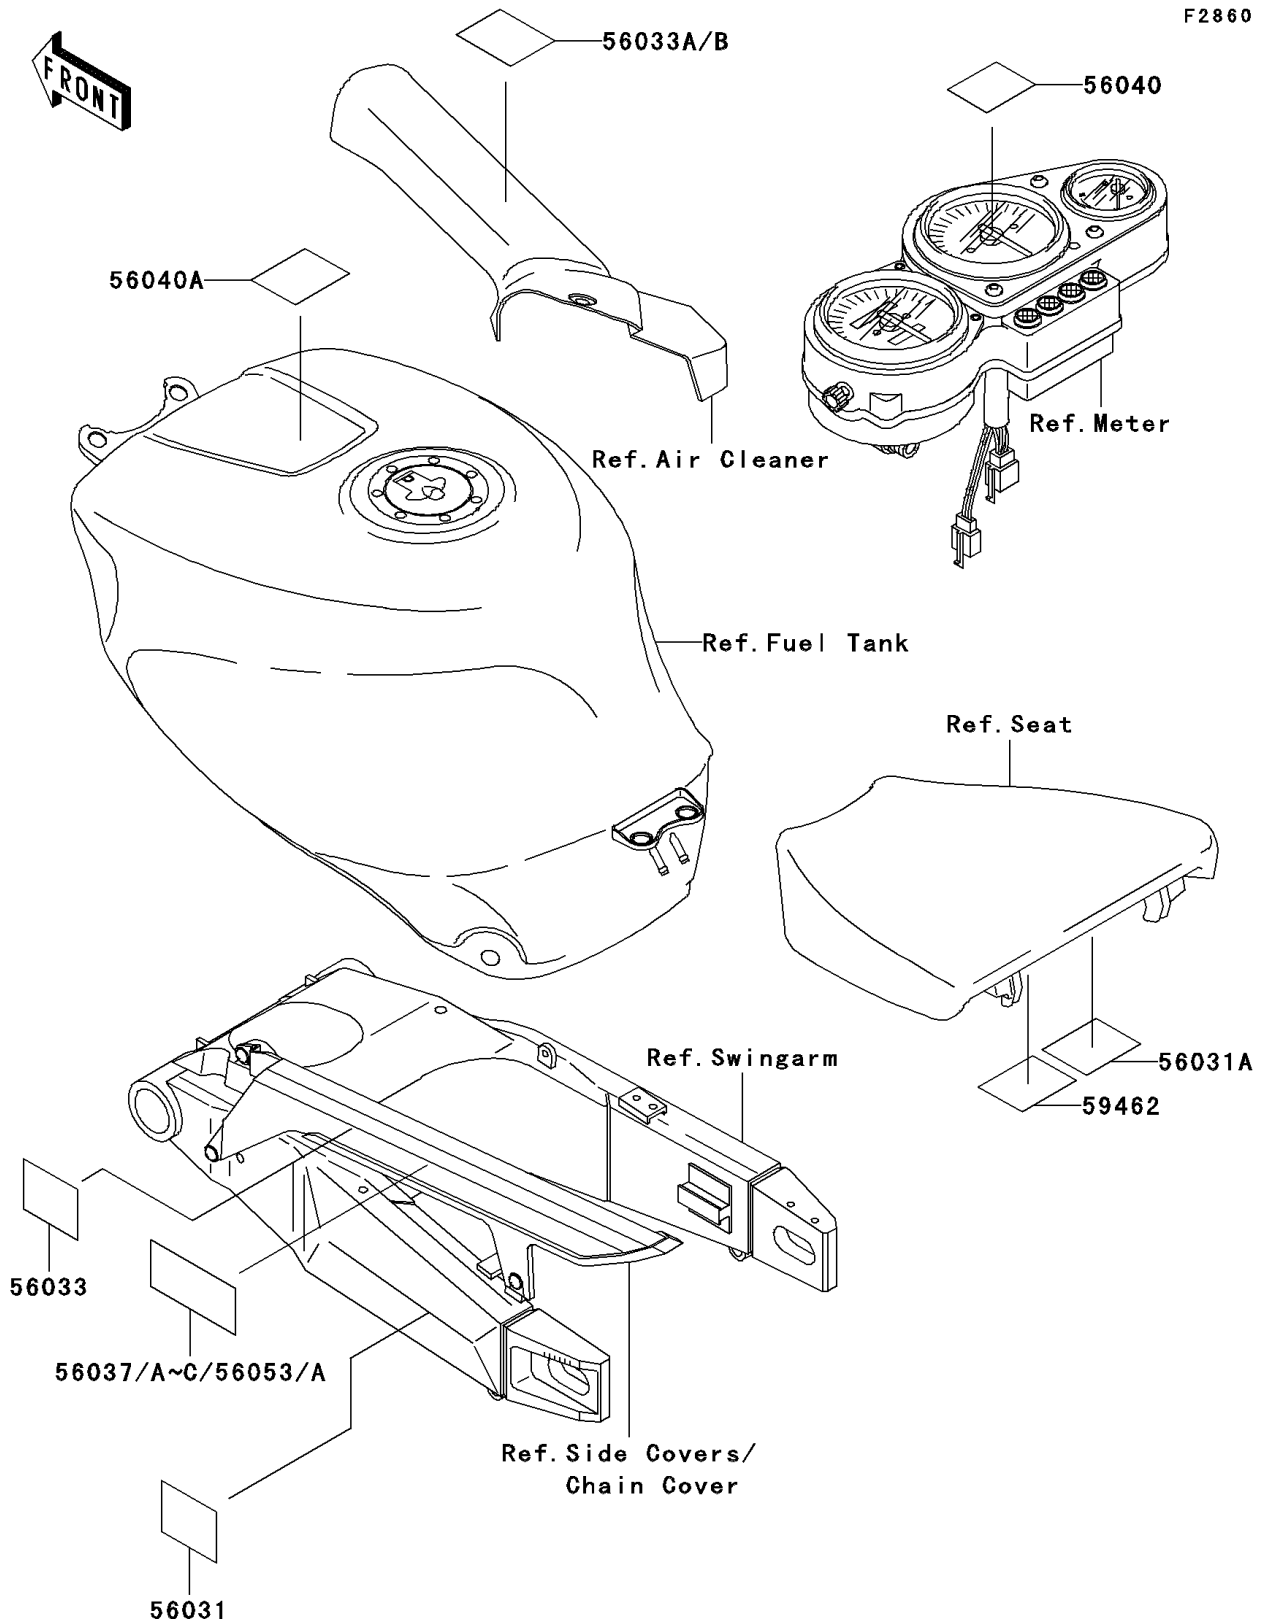

## 2000 Ninja® ZX™-7R PARTS DIAGRAM

Labels

## 2000 Ninja® ZX™-7R PARTS LIST

Labels

ITEM NAME	PART NUMBER	QUANTITY
LABEL-MANUAL,DAILY SAFETY (Ref # 56031A)	56031-1979	1
LABEL-MANUAL,CHAIN (Ref # 56033)	56033-1056	1
LABEL-MANUAL,OIL&OIL FILTER (Ref # 56033A)	56033-1240	1
LABEL-MANUAL,DAILY SAFETY (Ref # 56031)	56031-1959	1
LABEL-SPECIFICATION,TIRE&LOAD (Ref # 56037)	56037-1775	1
LABEL-SPECIFICATION,TIRE&LOAD (Ref # 56037A)	56037-1776	1
LABEL-WARNING,BREAK IN CAUTION (Ref # 56040)	56040-1007	1
LABEL-WARNING,EVAPO (Ref # 56040A)	56040-1121	1
LABEL-CERTIFICATION,EVAPO ROUT (Ref # 59462)	59462-1072	1