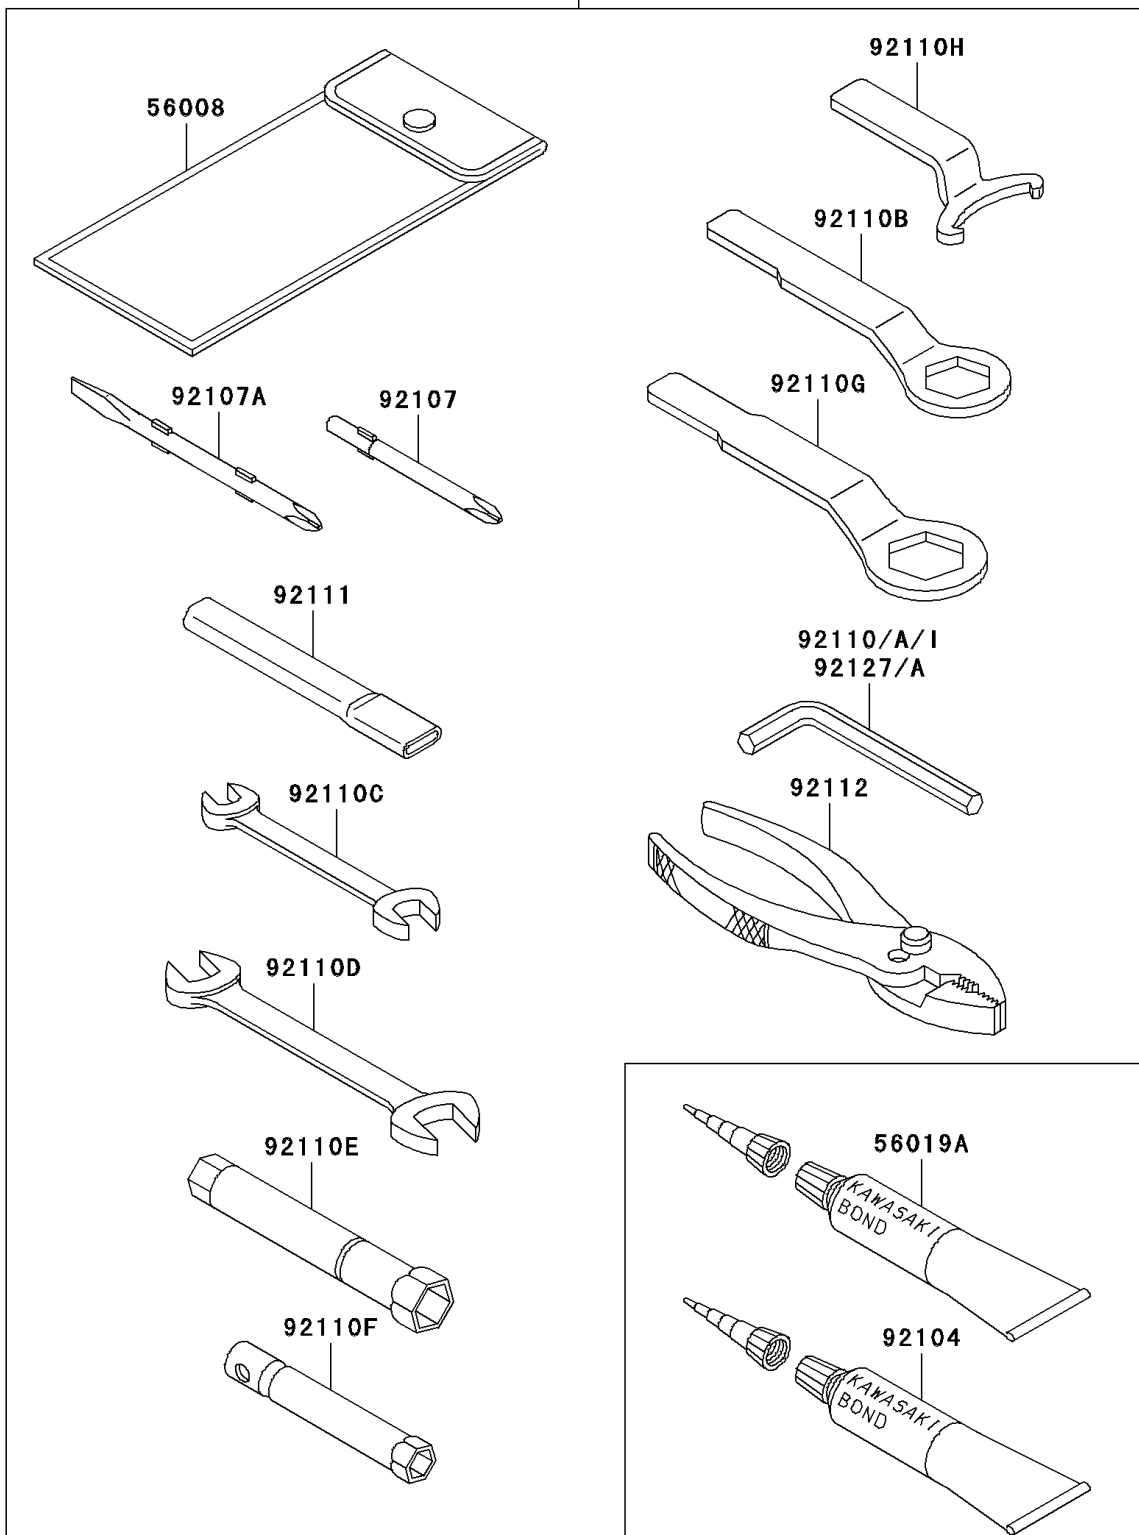

## 2000 Ninja® ZX™-7R PARTS DIAGRAM

Owner's Tools

56007

F2810

## 2000 Ninja® ZX™-7R PARTS LIST

Owner's Tools

ITEM NAME	PART NUMBER	QUANTITY
TOOL-KIT (Ref # 56007)	56007-1400	1
BAG,TOOL (Ref # 56008)	56008-006	1
THREE BOND TB1211,HT/RS,WHITE (Ref # 56019A)	56019-120	1
GASKET-LIQUID,TUBE,100G,BLACK (Ref # 92104)	92104-1003	1
TOOL-DRIVER,#3PHILLIPS (Ref # 92107)	92107-005	1
TOOL-DRIVER,#2PHILLIPS&SLOT (Ref # 92107A)	92107-1051	1
TOOL-WRENCH,ALLEN,5MM (Ref # 92110)	92110-1015	1
TOOL-WRENCH,ALLEN,3MM (Ref # 92110A)	92110-1140	1
TOOL-WRENCH,BOX END,27MM (Ref # 92110B)	92110-1147	1
TOOL-WRENCH,OPEN END,10X12 (Ref # 92110C)	92110-1152	1
TOOL-WRENCH,OPEN END,14X17 (Ref # 92110D)	92110-1153	1
TOOL-WRENCH,BOX,16MM (Ref # 92110E)	92110-1154	1
TOOL-WRENCH,BOX,10MM (Ref # 92110F)	92110-1156	1
TOOL-WRENCH,BOX END,32MM (Ref # 92110G)	92110-1161	1
TOOL-WRENCH,LEVER (Ref # 92110H)	92110-1184	1
TOOL-WRENCH,ALLEN,4MM (Ref # 92110I)	92110-3703	1
TOOL-BAR,BOX END WRENCH (Ref # 92111)	92111-1052	1
TOOL-PLIERS (Ref # 92112)	92112-1001	1
TOOL-WRENCH,ALLEN,8MM (Ref # 92127)	92127-002	1
TOOL-WRENCH,ALLEN,6MM (Ref # 92127A)	92127-003	1