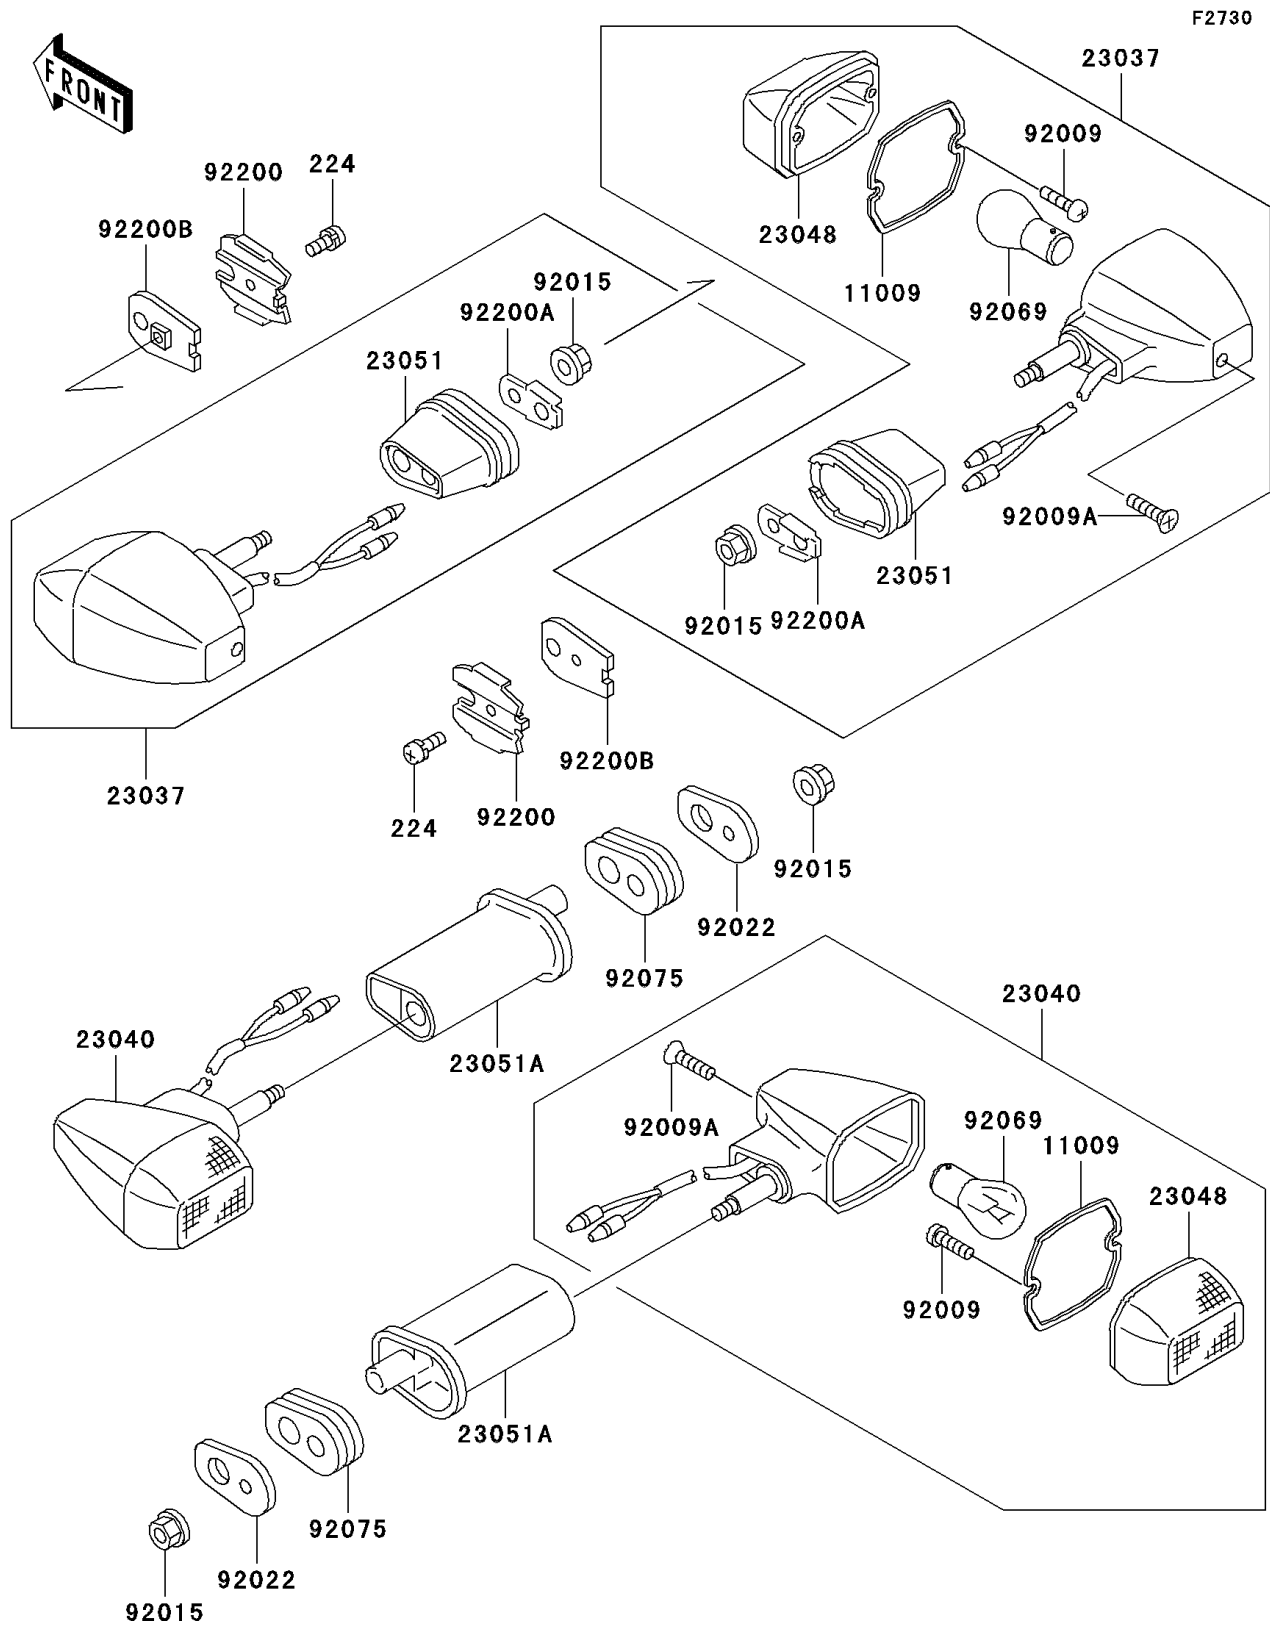

2000 Ninja® ZX™-7R PARTS DIAGRAM

Turn Signals

2000 Ninja® ZX™-7R PARTS LIST

Turn Signals

ITEM NAME	PART NUMBER	QUANTITY
SCREW-PAN-WP-CROS,4X8 (Ref # 224)	224C0408	1
GASKET,SIGNAL LAMP (Ref # 11009)	11009-1402	1
LAMP-ASSY-SIGNAL,FR (Ref # 23037)	23037-1257	1
LAMP-SIGNAL,RR (Ref # 23040)	23040-1195	1
LENS-SIGNAL LAMP (Ref # 23048)	23048-1054	1
BRACKET-SIGNAL LAMP,FR (Ref # 23051)	23051-1207	1
BRACKET-SIGNAL LAMP (Ref # 23051A)	23051-1248	1
SCREW,TAPPING,3X16 (Ref # 92009)	92009-1115	1
SCREW,TAPPING,4X20 (Ref # 92009A)	92009-1304	1
NUT,FLANGED,6MM (Ref # 92015)	92015-1367	1
WASHER,SIGNAL LAMP (Ref # 92022)	92022-1672	1
BULB,12V 32CP(23W) (Ref # 92069)	92069-055	1
DAMPER,SIGNAL LAMP (Ref # 92075)	92075-1698	1
WASHER,SIGNAL LAMP (Ref # 92200)	92200-1016	1
WASHER (Ref # 92200A)	92200-1021	1
WASHER,SIGNAL LAMP (Ref # 92200B)	92200-1520	1