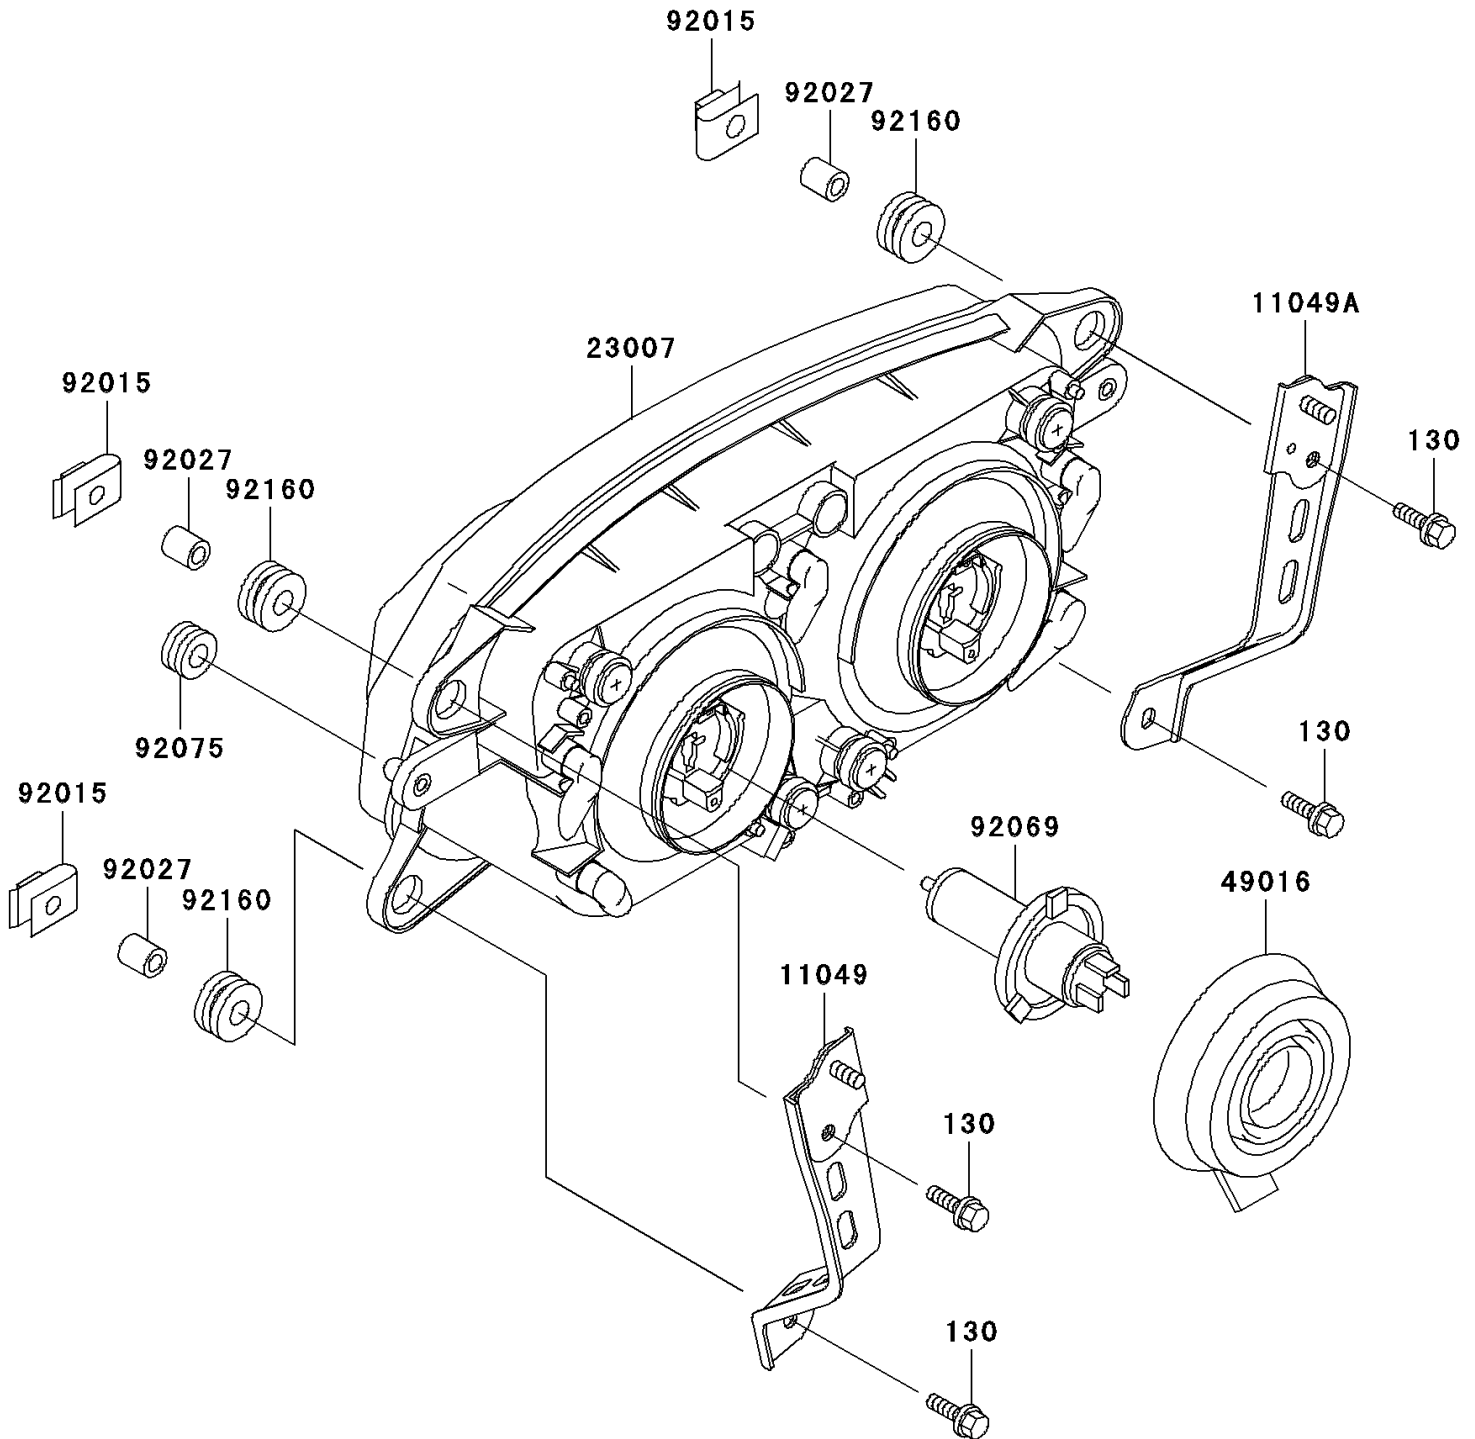

2000 Ninja® ZX™-7R PARTS DIAGRAM

Headlight(s)

F2710

2000 Ninja® ZX™-7R PARTS LIST

Headlight(s)

ITEM NAME	PART NUMBER	QUANTITY
BOLT-FLANGED,6X25 (Ref # 130)	130J0625	1
BRACKET,HEAD LAMP,LH (Ref # 11049)	11049-1340	1
BRACKET,HEAD LAMP,RH (Ref # 11049A)	11049-1341	1
LENS-COMP,HEAD LAMP (Ref # 23007)	23007-1376	1
COVER-SEAL,HEAD LAMP SOCKET (Ref # 49016)	49016-1137	1
NUT,6MM (Ref # 92015)	92015-1094	1
COLLAR,6.8X10X12 (Ref # 92027)	92027-162	1
BULB,12V 45/45W,H4 (Ref # 92069)	92069-1104	1
DAMPER (Ref # 92075)	92075-1912	1
DAMPER (Ref # 92160)	92160-1162	1