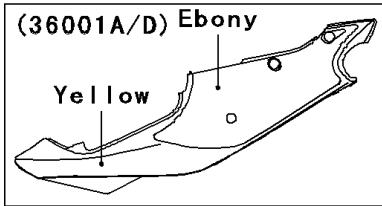

2000 Ninja® ZX™-7R PARTS DIAGRAM

Side Covers/Chain Cover

WOD

WD

WD

WOD

WD

WOD

WD

2000 Ninja® ZX™-7R PARTS LIST

Side Covers/Chain Cover

ITEM NAME	PART NUMBER	QUANTITY
COVER-SIDE,LH,GREEN/WHITE (Ref # 36001)	36001-1557-CK	1
COVER-SIDE,RH,GREEN/WHITE (Ref # 36001C)	36001-1558-CK	1
CASE-CHAIN (Ref # 36014)	36014-1200	1
COVER-SIDE,LH,EBONY/SILVER (Ref # 36031)	36031-5386-5F	1
COVER-SIDE,RH,EBONY/SILVER (Ref # 36031A)	36031-5387-5F	1
SCREW,6X10 (Ref # 92009)	92009-1402	1
SCREW,5X14 (Ref # 92009A)	92009-1653	1
SCREW,6X18 (Ref # 92009B)	92009-1663	1
SCREW,6X22 (Ref # 92009C)	92009-1664	1
NUT,5MM (Ref # 92015)	92015-1798	1
NUT,5MM (Ref # 92015A)	92015-1996	1
COLLAR,6.8X10X8.5 (Ref # 92027)	92027-129	1
DAMPER (Ref # 92075)	92075-1634	1
DAMPER (Ref # 92160)	92160-1099	1
DAMPER (Ref # 92160A)	92160-1800	1
CLAMP (Ref # 92170)	92170-1440	1