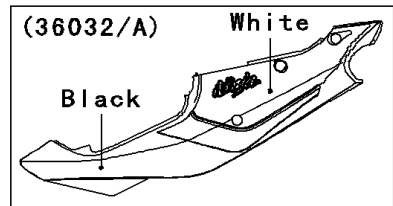

2000 Ninja® ZX™-7R PARTS DIAGRAM

Side Covers/Chain Cover

WOD

WD

WD

WOD

WD

WOD

WD

2000 Ninja® ZX™-7R PARTS LIST

Side Covers/Chain Cover

ITEM NAME	PART NUMBER	QUANTITY
COVER-SIDE,LH,GREEN/WHITE (Ref # 36001)	36001-1557-CK	1
COVER-SIDE,RH,GREEN/WHITE (Ref # 36001C)	36001-1558-CK	1
CASE-CHAIN (Ref # 36014)	36014-1200	1
COVER-SIDE,LH,EBONY/SILVER (Ref # 36031)	36031-5386-5F	1
COVER-SIDE,RH,EBONY/SILVER (Ref # 36031A)	36031-5387-5F	1
SCREW,6X10 (Ref # 92009)	92009-1402	1
SCREW,5X14 (Ref # 92009A)	92009-1653	1
SCREW,6X18 (Ref # 92009B)	92009-1663	1
SCREW,6X22 (Ref # 92009C)	92009-1664	1
NUT,5MM (Ref # 92015)	92015-1798	1
NUT,5MM (Ref # 92015A)	92015-1996	1
COLLAR,6.8X10X8.5 (Ref # 92027)	92027-129	1
DAMPER (Ref # 92075)	92075-1634	1
DAMPER (Ref # 92160)	92160-1099	1
DAMPER (Ref # 92160A)	92160-1800	1
CLAMP (Ref # 92170)	92170-1440	1