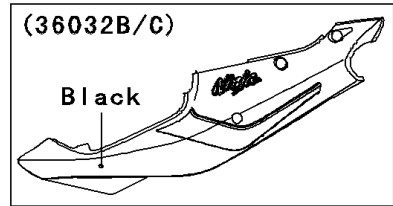

2000 Ninja® ZX™-7R PARTS DIAGRAM

Side Covers/Chain Cover

WOD

WD

WD

WOD

WD

WOD

WD

2000 Ninja® ZX™-7R PARTS LIST

Side Covers/Chain Cover

ITEM NAME	PART NUMBER	QUANTITY
COVER-SIDE,LH,GREEN/WHITE (Ref # 36001)	36001-1557-CK	1
COVER-SIDE,RH,GREEN/WHITE (Ref # 36001C)	36001-1558-CK	1
CASE-CHAIN (Ref # 36014)	36014-1200	1
COVER-SIDE,LH,EBONY/SILVER (Ref # 36031)	36031-5386-5F	1
COVER-SIDE,RH,EBONY/SILVER (Ref # 36031A)	36031-5387-5F	1
SCREW,6X10 (Ref # 92009)	92009-1402	1
SCREW,5X14 (Ref # 92009A)	92009-1653	1
SCREW,6X18 (Ref # 92009B)	92009-1663	1
SCREW,6X22 (Ref # 92009C)	92009-1664	1
NUT,5MM (Ref # 92015)	92015-1798	1
NUT,5MM (Ref # 92015A)	92015-1996	1
COLLAR,6.8X10X8.5 (Ref # 92027)	92027-129	1
DAMPER (Ref # 92075)	92075-1634	1
DAMPER (Ref # 92160)	92160-1099	1
DAMPER (Ref # 92160A)	92160-1800	1
CLAMP (Ref # 92170)	92170-1440	1