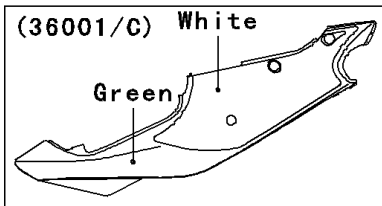

2000 Ninja® ZX™-7R PARTS DIAGRAM

Side Covers/Chain Cover

WOD

WD

WD

WOD

WD

WOD

WD

2000 Ninja® ZX™-7R PARTS LIST

Side Covers/Chain Cover

ITEM NAME	PART NUMBER	QUANTITY
COVER-SIDE,LH,GREEN/WHITE (Ref # 36001)	36001-1557-CK	1
COVER-SIDE,RH,GREEN/WHITE (Ref # 36001C)	36001-1558-CK	1
CASE-CHAIN (Ref # 36014)	36014-1200	1
COVER-SIDE,LH,EBONY/SILVER (Ref # 36031)	36031-5386-5F	1
COVER-SIDE,RH,EBONY/SILVER (Ref # 36031A)	36031-5387-5F	1
SCREW,6X10 (Ref # 92009)	92009-1402	1
SCREW,5X14 (Ref # 92009A)	92009-1653	1
SCREW,6X18 (Ref # 92009B)	92009-1663	1
SCREW,6X22 (Ref # 92009C)	92009-1664	1
NUT,5MM (Ref # 92015)	92015-1798	1
NUT,5MM (Ref # 92015A)	92015-1996	1
COLLAR,6.8X10X8.5 (Ref # 92027)	92027-129	1
DAMPER (Ref # 92075)	92075-1634	1
DAMPER (Ref # 92160)	92160-1099	1
DAMPER (Ref # 92160A)	92160-1800	1
CLAMP (Ref # 92170)	92170-1440	1