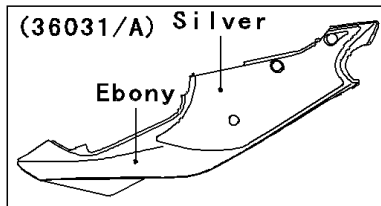

2000 Ninja® ZX™-7R PARTS DIAGRAM

Side Covers/Chain Cover

WOD

WD

WD

WOD

WD

WOD

WD

2000 Ninja® ZX™-7R PARTS LIST

Side Covers/Chain Cover

ITEM NAME	PART NUMBER	QUANTITY
COVER-SIDE,LH,GREEN/WHITE (Ref # 36001)	36001-1557-CK	1
COVER-SIDE,RH,GREEN/WHITE (Ref # 36001C)	36001-1558-CK	1
CASE-CHAIN (Ref # 36014)	36014-1200	1
COVER-SIDE,LH,EBONY/SILVER (Ref # 36031)	36031-5386-5F	1
COVER-SIDE,RH,EBONY/SILVER (Ref # 36031A)	36031-5387-5F	1
SCREW,6X10 (Ref # 92009)	92009-1402	1
SCREW,5X14 (Ref # 92009A)	92009-1653	1
SCREW,6X18 (Ref # 92009B)	92009-1663	1
SCREW,6X22 (Ref # 92009C)	92009-1664	1
NUT,5MM (Ref # 92015)	92015-1798	1
NUT,5MM (Ref # 92015A)	92015-1996	1
COLLAR,6.8X10X8.5 (Ref # 92027)	92027-129	1
DAMPER (Ref # 92075)	92075-1634	1
DAMPER (Ref # 92160)	92160-1099	1
DAMPER (Ref # 92160A)	92160-1800	1
CLAMP (Ref # 92170)	92170-1440	1