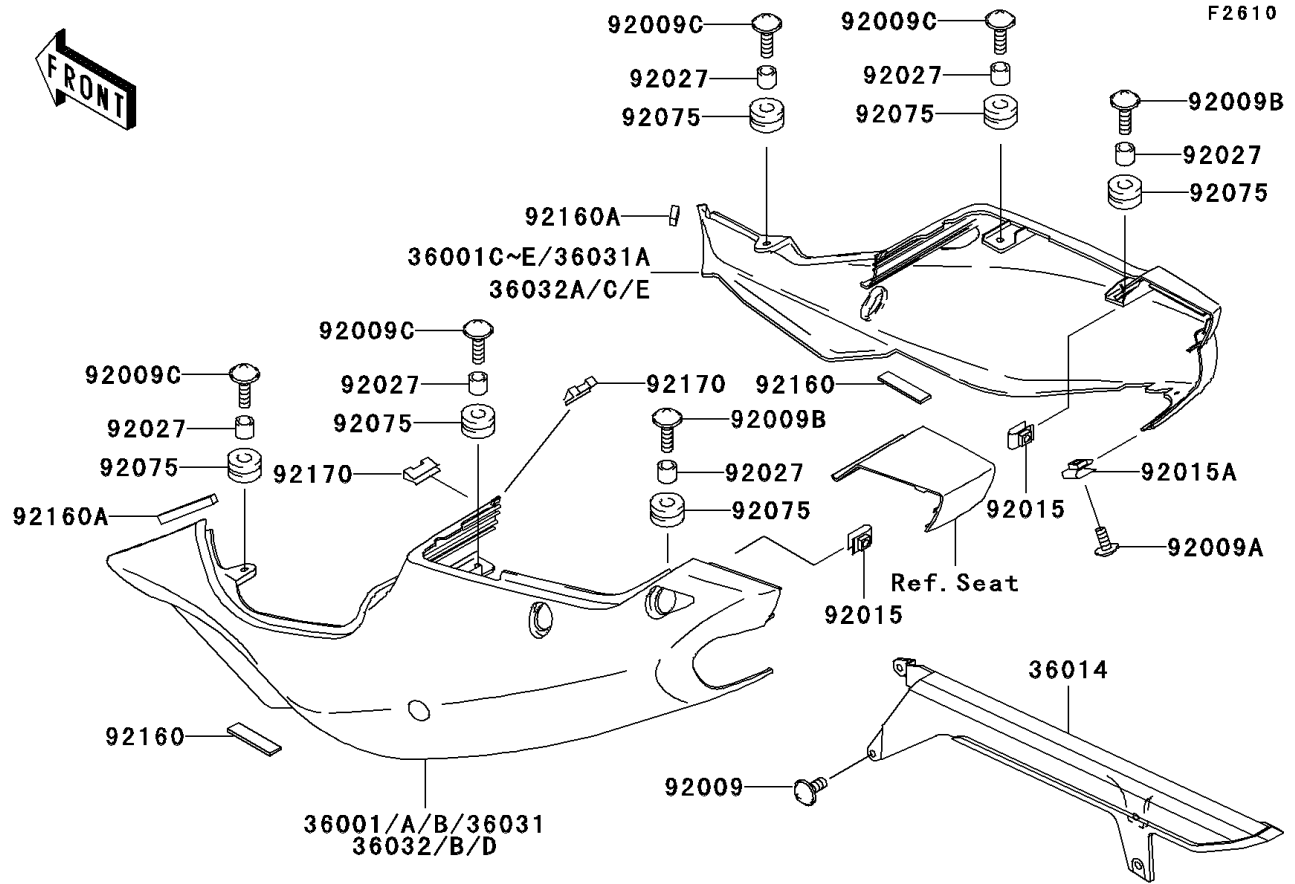

2000 Ninja® ZX™-7R PARTS DIAGRAM

Side Covers/Chain Cover

WOD

WD

WD

WOD

WD

WOD

WD

2000 Ninja® ZX™-7R PARTS LIST

Side Covers/Chain Cover

ITEM NAME	PART NUMBER	QUANTITY
COVER-SIDE,LH,GREEN/WHITE (Ref # 36001)	36001-1557-CK	1
COVER-SIDE,RH,GREEN/WHITE (Ref # 36001C)	36001-1558-CK	1
CASE-CHAIN (Ref # 36014)	36014-1200	1
COVER-SIDE,LH,EBONY/SILVER (Ref # 36031)	36031-5386-5F	1
COVER-SIDE,RH,EBONY/SILVER (Ref # 36031A)	36031-5387-5F	1
SCREW,6X10 (Ref # 92009)	92009-1402	1
SCREW,5X14 (Ref # 92009A)	92009-1653	1
SCREW,6X18 (Ref # 92009B)	92009-1663	1
SCREW,6X22 (Ref # 92009C)	92009-1664	1
NUT,5MM (Ref # 92015)	92015-1798	1
NUT,5MM (Ref # 92015A)	92015-1996	1
COLLAR,6.8X10X8.5 (Ref # 92027)	92027-129	1
DAMPER (Ref # 92075)	92075-1634	1
DAMPER (Ref # 92160)	92160-1099	1
DAMPER (Ref # 92160A)	92160-1800	1
CLAMP (Ref # 92170)	92170-1440	1