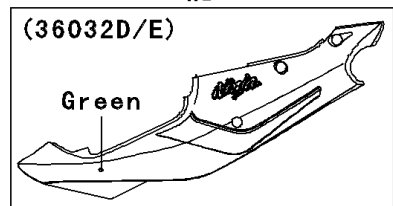

2000 Ninja® ZX™-7R PARTS DIAGRAM

Side Covers/Chain Cover

WOD

WD

WD

WOD

WD

WOD

WD

2000 Ninja® ZX™-7R PARTS LIST

Side Covers/Chain Cover

ITEM NAME	PART NUMBER	QUANTITY
COVER-SIDE,LH,GREEN/WHITE (Ref # 36001)	36001-1557-CK	1
COVER-SIDE,RH,GREEN/WHITE (Ref # 36001C)	36001-1558-CK	1
CASE-CHAIN (Ref # 36014)	36014-1200	1
COVER-SIDE,LH,EBONY/SILVER (Ref # 36031)	36031-5386-5F	1
COVER-SIDE,RH,EBONY/SILVER (Ref # 36031A)	36031-5387-5F	1
SCREW,6X10 (Ref # 92009)	92009-1402	1
SCREW,5X14 (Ref # 92009A)	92009-1653	1
SCREW,6X18 (Ref # 92009B)	92009-1663	1
SCREW,6X22 (Ref # 92009C)	92009-1664	1
NUT,5MM (Ref # 92015)	92015-1798	1
NUT,5MM (Ref # 92015A)	92015-1996	1
COLLAR,6.8X10X8.5 (Ref # 92027)	92027-129	1
DAMPER (Ref # 92075)	92075-1634	1
DAMPER (Ref # 92160)	92160-1099	1
DAMPER (Ref # 92160A)	92160-1800	1
CLAMP (Ref # 92170)	92170-1440	1