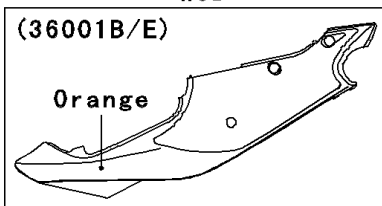

2000 Ninja® ZX™-7R PARTS DIAGRAM

Side Covers/Chain Cover

WOD

WD

WD

WOD

WD

WOD

WD

2000 Ninja® ZX™-7R PARTS LIST

Side Covers/Chain Cover

ITEM NAME	PART NUMBER	QUANTITY
COVER-SIDE,LH,GREEN/WHITE (Ref # 36001)	36001-1557-CK	1
COVER-SIDE,RH,GREEN/WHITE (Ref # 36001C)	36001-1558-CK	1
CASE-CHAIN (Ref # 36014)	36014-1200	1
COVER-SIDE,LH,EBONY/SILVER (Ref # 36031)	36031-5386-5F	1
COVER-SIDE,RH,EBONY/SILVER (Ref # 36031A)	36031-5387-5F	1
SCREW,6X10 (Ref # 92009)	92009-1402	1
SCREW,5X14 (Ref # 92009A)	92009-1653	1
SCREW,6X18 (Ref # 92009B)	92009-1663	1
SCREW,6X22 (Ref # 92009C)	92009-1664	1
NUT,5MM (Ref # 92015)	92015-1798	1
NUT,5MM (Ref # 92015A)	92015-1996	1
COLLAR,6.8X10X8.5 (Ref # 92027)	92027-129	1
DAMPER (Ref # 92075)	92075-1634	1
DAMPER (Ref # 92160)	92160-1099	1
DAMPER (Ref # 92160A)	92160-1800	1
CLAMP (Ref # 92170)	92170-1440	1