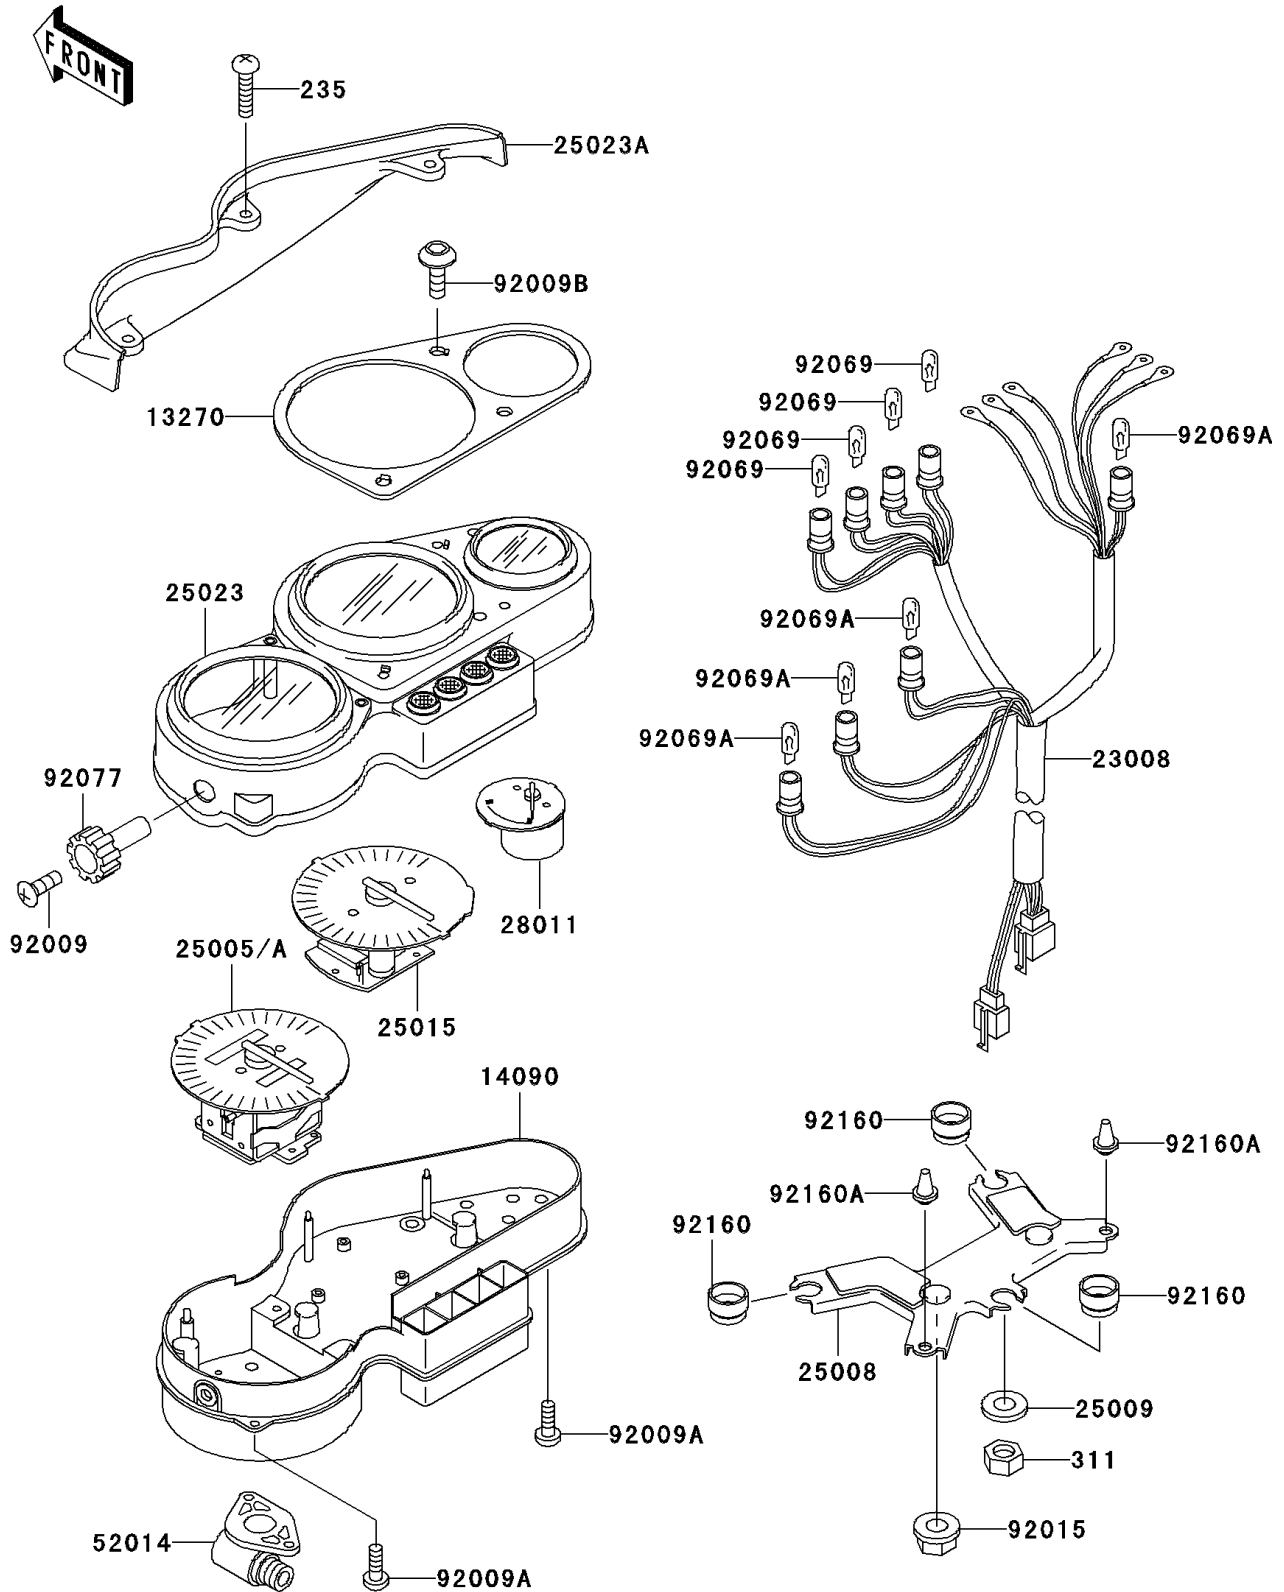

2000 Ninja® ZX™-7R PARTS DIAGRAM

Meter(s)

F2530

2000 Ninja® ZX™-7R PARTS LIST

Meter(s)

| ITEM NAME | PART NUMBER | QUANTITY |
|-------------------------------------|-------------|----------|
| SCREW-PAN-WP-CROS (Ref # 235) | 235C0412 | 1 |
| NUT-HEX (Ref # 311) | 311C0500 | 1 |
| PLATE,METER (Ref # 13270) | 13270-1524 | 1 |
| COVER,METER HOUSING (Ref # 14090) | 14090-1648 | 1 |
| SOCKET-ASSY,METER (Ref # 23008) | 23008-1560 | 1 |
| BRACKET-METER (Ref # 25008) | 25008-1214 | 1 |
| WASHER,5.2X16X1.2 (Ref # 25009) | 25009-004 | 1 |
| TACHOMETER,X1000R/MIN (Ref # 25015) | 25015-1339 | 1 |
| COVER-METER CASE,UPP (Ref # 25023) | 25023-1223 | 1 |
| COVER-METER CASE (Ref # 25023A) | 25023-1225 | 1 |
| METER,TEMP (Ref # 28011) | 28011-1155 | 1 |
| ELBOW (Ref # 52014) | 52014-1081 | 1 |
| SCREW,2X6,BLACK (Ref # 92009) | 92009-1172 | 1 |
| SCREW,TAPPING,4X14 (Ref # 92009A) | 92009-1593 | 1 |
| SCREW,TAPPING,5X16 (Ref # 92009B) | 92009-1720 | 1 |
| NUT,FLANGED,6MM,BLACK (Ref # 92015) | 92015-1233 | 1 |
| BULB,12V 3.4W,T10 (Ref # 92069) | 92069-1007 | 1 |
| BULB,12V 1.7W,T10 (Ref # 92069A) | 92069-1059 | 1 |
| KNOB,METER (Ref # 92077) | 92077-1073 | 1 |
| DAMPER (Ref # 92160) | 92160-1668 | 1 |
| DAMPER (Ref # 92160A) | 92160-1669 | 1 |
| SPEEDOMETER,KPH (Ref # 25005) | 25005-1596 | 1 |
| SPEEDOMETER,MPH (Ref # 25005A) | 25005-1597 | 1 |