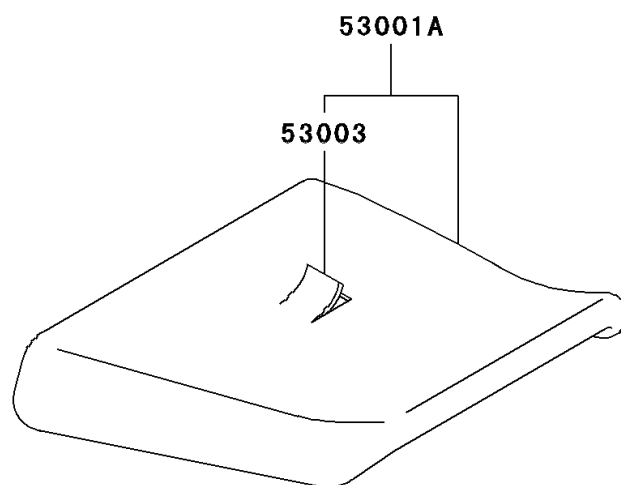

2000 Ninja® ZX™-7R PARTS DIAGRAM

Seat

F2510

2000 Ninja® ZX™-7R PARTS LIST

Seat

ITEM NAME	PART NUMBER	QUANTITY
BOLT-FLANGED,6X16,BLACK (Ref # 130)	130J0616	1
SCREW-CSK-CROS,6X20 (Ref # 221)	221B0620	1
COVER,TAIL,CNT,EBONY (Ref # 14090A)	14090-1633-H8	1
COVER,TAIL,CNT,L.GREEN (Ref # 14090D)	14090-1633-7F	1
LOCK-ASSY,SEAT (Ref # 27016)	27016-1107	1
BRACKET-SEAT (Ref # 32046)	32046-1420	1
SEAT-ASSY,FR,BLACK (Ref # 53001)	53001-1792-MA	1
SEAT-ASSY,RR,BLACK (Ref # 53001A)	53001-1833-MA	1
LEATHER,REAR SEAT,BLACK (Ref # 53003)	53003-1245-MA	1
LEATHER,FRONT SEAT,BLACK (Ref # 53003A)	53003-1345-MA	1
SCREW,5X16,BLACK (Ref # 92009)	92009-1654	1
WASHER,NYLON,5.3X11.5X1.5 (Ref # 92022)	92022-1521	1