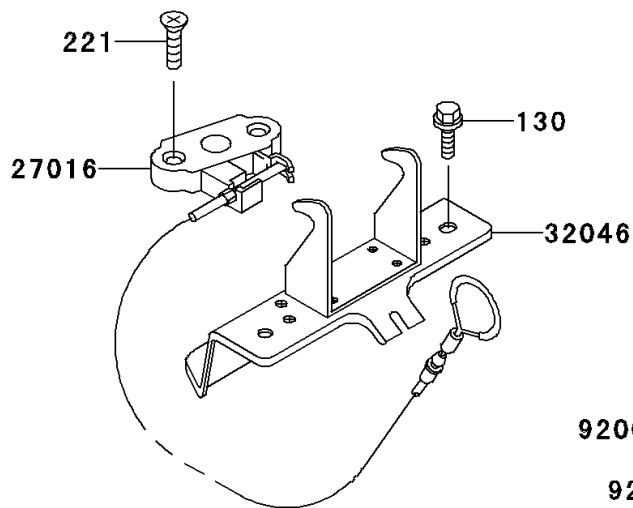

2000 Ninja® ZX™-7R PARTS DIAGRAM

Seat

F2510

2000 Ninja® ZX™-7R PARTS LIST

Seat

ITEM NAME	PART NUMBER	QUANTITY
BOLT-FLANGED,6X16,BLACK (Ref # 130)	130J0616	1
SCREW-CSK-CROS,6X20 (Ref # 221)	221B0620	1
COVER,TAIL,CNT,EBONY (Ref # 14090A)	14090-1633-H8	1
COVER,TAIL,CNT,L.GREEN (Ref # 14090D)	14090-1633-7F	1
LOCK-ASSY,SEAT (Ref # 27016)	27016-1107	1
BRACKET-SEAT (Ref # 32046)	32046-1420	1
SEAT-ASSY,FR,BLACK (Ref # 53001)	53001-1792-MA	1
SEAT-ASSY,RR,BLACK (Ref # 53001A)	53001-1833-MA	1
LEATHER,REAR SEAT,BLACK (Ref # 53003)	53003-1245-MA	1
LEATHER,FRONT SEAT,BLACK (Ref # 53003A)	53003-1345-MA	1
SCREW,5X16,BLACK (Ref # 92009)	92009-1654	1
WASHER,NYLON,5.3X11.5X1.5 (Ref # 92022)	92022-1521	1