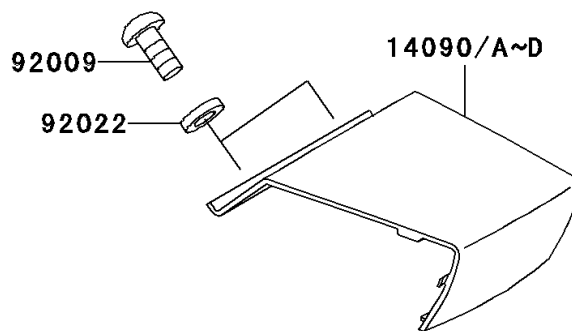

2000 Ninja® ZX™-7R PARTS DIAGRAM

Seat

F2510

2000 Ninja® ZX™-7R PARTS LIST

Seat

ITEM NAME	PART NUMBER	QUANTITY
BOLT-FLANGED,6X16,BLACK (Ref # 130)	130J0616	1
SCREW-CSK-CROS,6X20 (Ref # 221)	221B0620	1
COVER,TAIL,CNT,EBONY (Ref # 14090A)	14090-1633-H8	1
COVER,TAIL,CNT,L.GREEN (Ref # 14090D)	14090-1633-7F	1
LOCK-ASSY,SEAT (Ref # 27016)	27016-1107	1
BRACKET-SEAT (Ref # 32046)	32046-1420	1
SEAT-ASSY,FR,BLACK (Ref # 53001)	53001-1792-MA	1
SEAT-ASSY,RR,BLACK (Ref # 53001A)	53001-1833-MA	1
LEATHER,REAR SEAT,BLACK (Ref # 53003)	53003-1245-MA	1
LEATHER,FRONT SEAT,BLACK (Ref # 53003A)	53003-1345-MA	1
SCREW,5X16,BLACK (Ref # 92009)	92009-1654	1
WASHER,NYLON,5.3X11.5X1.5 (Ref # 92022)	92022-1521	1