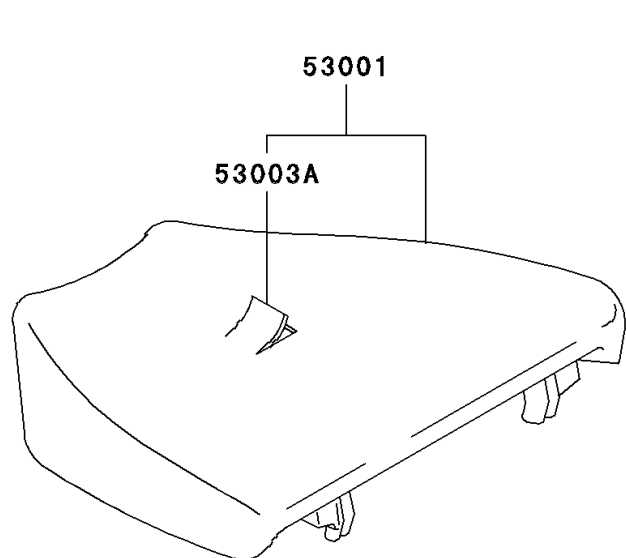

2000 Ninja® ZX™-7R PARTS DIAGRAM

Seat

F2510

2000 Ninja® ZX™-7R PARTS LIST

Seat

ITEM NAME	PART NUMBER	QUANTITY
BOLT-FLANGED,6X16,BLACK (Ref # 130)	130J0616	1
SCREW-CSK-CROS,6X20 (Ref # 221)	221B0620	1
COVER,TAIL,CNT,EBONY (Ref # 14090A)	14090-1633-H8	1
COVER,TAIL,CNT,L.GREEN (Ref # 14090D)	14090-1633-7F	1
LOCK-ASSY,SEAT (Ref # 27016)	27016-1107	1
BRACKET-SEAT (Ref # 32046)	32046-1420	1
SEAT-ASSY,FR,BLACK (Ref # 53001)	53001-1792-MA	1
SEAT-ASSY,RR,BLACK (Ref # 53001A)	53001-1833-MA	1
LEATHER,REAR SEAT,BLACK (Ref # 53003)	53003-1245-MA	1
LEATHER,FRONT SEAT,BLACK (Ref # 53003A)	53003-1345-MA	1
SCREW,5X16,BLACK (Ref # 92009)	92009-1654	1
WASHER,NYLON,5.3X11.5X1.5 (Ref # 92022)	92022-1521	1