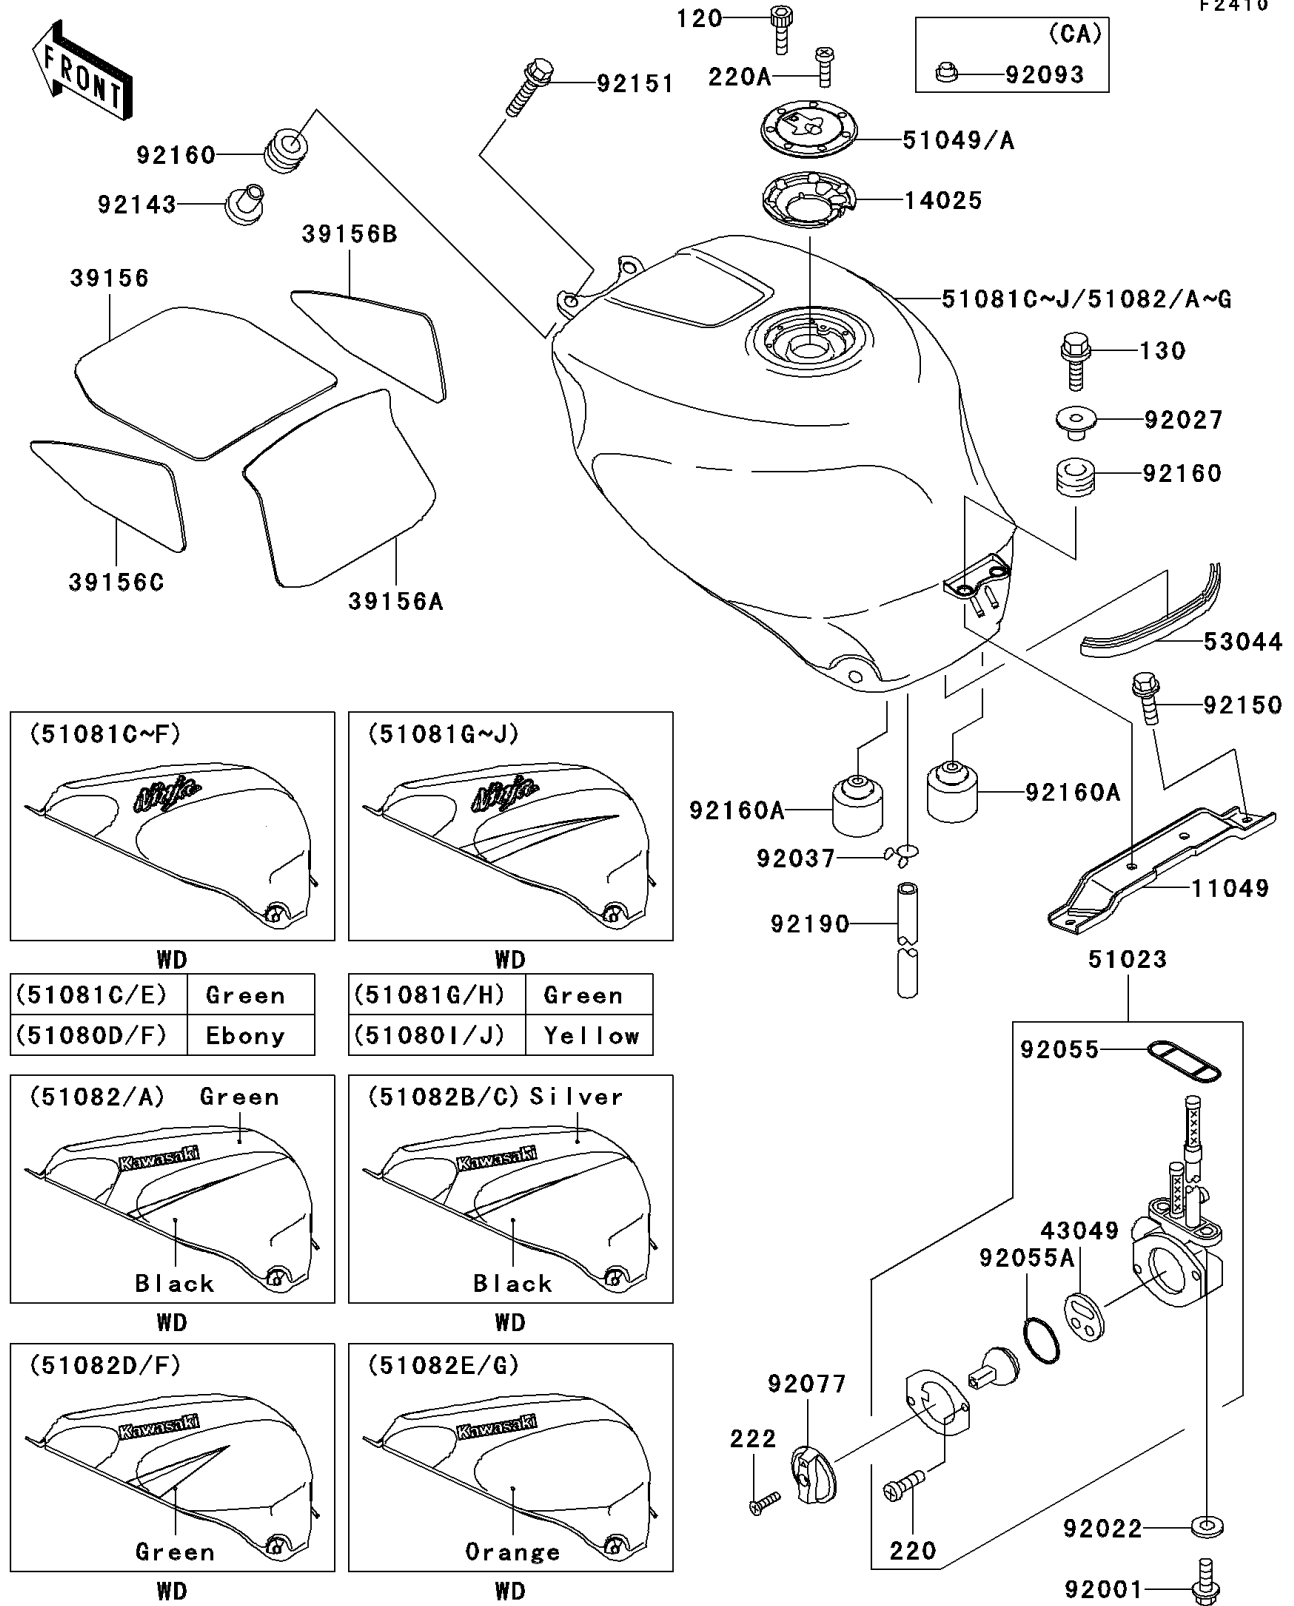

2000 Ninja® ZX™-7R PARTS DIAGRAM

Fuel Tank

F2410

2000 Ninja® ZX™-7R PARTS LIST

Fuel Tank

ITEM NAME	PART NUMBER	QUANTITY
BRACKET,FUEL TANK,RR (Ref # 11049)	11049-1866	1
COVER,TANK CAP (Ref # 14025)	14025-1913	1
PAD,FUEL TANK,FR (Ref # 39156)	39156-1312	1
PAD,FUEL TANK,RR (Ref # 39156A)	39156-1313	1
PAD,FUEL TANK,SIDE,RH (Ref # 39156B)	39156-1314	1
PAD,FUEL TANK,SIDE,LH (Ref # 39156C)	39156-1315	1
PACKING,TAP VALVE (Ref # 43049)	43049-1066	1
TAP-ASSY,FUEL (Ref # 51023)	51023-1221	1
CAP-TANK,FUEL (Ref # 51049)	51049-1091	1
BOLT-SOCKET (Ref # 120)	120S0512	1
BOLT-FLANGED,6X25 (Ref # 130)	130J0625	1
SCREW-PAN-CROSS (Ref # 220)	220B0308	1
SCREW-PAN-CROSS (Ref # 220A)	220C0508	1
SCREW-CSK-RD-CROS (Ref # 222)	222C0412	1
TRIM (Ref # 53044)	53044-1296	1
BOLT,6X20 (Ref # 92001)	92001-1091	1
WASHER,6.2X11X1.5 (Ref # 92022)	92022-183	1
COLLAR,L=14.1 (Ref # 92027)	92027-1920	1
CLAMP,TUBE (Ref # 92037)	92037-147	1
RING-O,FUEL TAP PACKING (Ref # 92055)	92055-1112	1
RING-O,TAP LEVER (Ref # 92055A)	92055-1419	1
KNOB,FUEL TAP (Ref # 92077)	92077-1120	1
COLLAR (Ref # 92143)	92143-1515	1
BOLT,FLANGED,6X20 (Ref # 92150)	92150-1633	1
BOLT,FLANGED,6X30 (Ref # 92151)	92151-1105	1
DAMPER (Ref # 92160)	92160-1162	1
DAMPER (Ref # 92160A)	92160-1513	1
TUBE,DRAIN (Ref # 92190)	92190-1418	1
TANK-COMP-FUEL,L.GREEN (Ref # 51081C)	51081-5210-7F	1

2000 Ninja® ZX™-7R PARTS LIST

Fuel Tank

ITEM NAME	PART NUMBER	QUANTITY
TANK-COMP-FUEL,EBONY (Ref # 51081D)	51081-5211-H8	1
TANK-COMP-FUEL,L.GREEN (Ref # 51081E)	51081-5212-7F	1
TANK-COMP-FUEL,EBONY (Ref # 51081F)	51081-5213-H8	1
SEAL,FUEL TANK CAP (Ref # 92093)	92093-1030	1