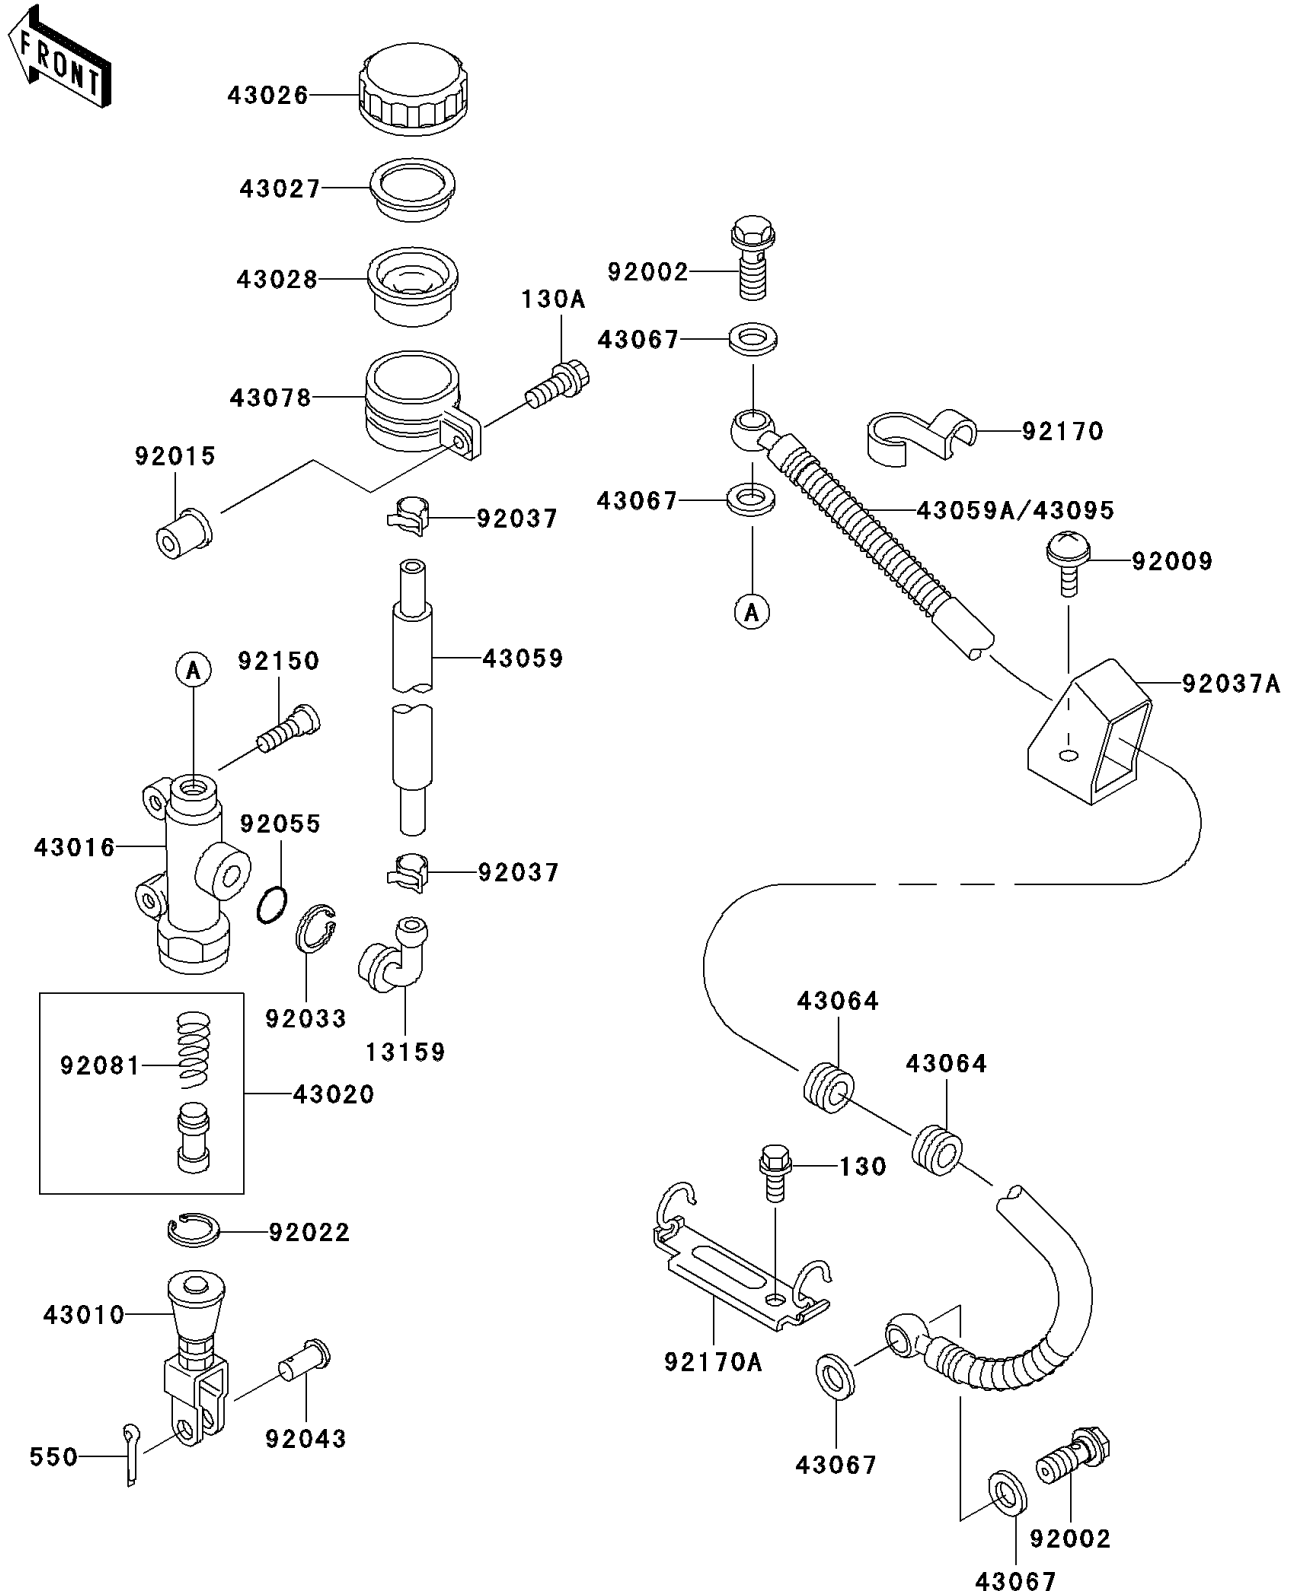

## 2000 Ninja® ZX™-7R PARTS DIAGRAM

Rear Master Cylinder

F2293

## 2000 Ninja® ZX™-7R PARTS LIST

Rear Master Cylinder

ITEM NAME	PART NUMBER	QUANTITY
BOLT-FLANGED (Ref # 130)	130J0610	1
BOLT-FLANGED,6X25 (Ref # 130A)	130J0625	1
PIN-COTTER,2.0X15 (Ref # 550)	550D2015	1
CONNECTOR,RR MASTER CYLINDER (Ref # 13159)	13159-1052	1
ROD-ASSY-BRAKE (Ref # 43010)	43010-1062	1
CYLINDER-MASTER,RR (Ref # 43016)	43016-1212	1
PISTON-COMP-BRAKE (Ref # 43020)	43020-1057	1
CAP-BRAKE (Ref # 43026)	43026-1051	1
PLATE-DIAPHRAGM (Ref # 43027)	43027-1051	1
DIAPHRAGM,MASTER CYLINDER (Ref # 43028)	43028-1057	1
HOSE-BRAKE,RR MASTER CYLINDER (Ref # 43059)	43059-1911	1
HOSE-BRAKE,RR (Ref # 43059A)	43059-1938	1
GROMMET,HOSE CLAMP (Ref # 43064)	43064-006	1
WASHER,10.5X15X1.5 (Ref # 43067)	43067-001	1
RESERVOIR,RR MASTER CYLINDER (Ref # 43078)	43078-1082	1
BOLT,OIL,L=23 (Ref # 92002)	92002-1888	1
SCREW,6X10 (Ref # 92009)	92009-1661	1
NUT (Ref # 92015)	92015-1700	1
WASHER,CIRCRIP (Ref # 92022)	92022-1601	1
RING-SNAP,20.5MM (Ref # 92033)	92033-1186	1
CLAMP,BRAKE HOSE (Ref # 92037)	92037-1547	1
CLAMP,HOSE (Ref # 92037A)	92037-1896	1
PIN,8MM (Ref # 92043)	92043-1303	1
RING-O,MASTER CYLINDER (Ref # 92055)	92055-1251	1
SPRING,MASTER CYLINDER (Ref # 92081)	92081-1737	1
BOLT,SOCKET,8X25 (Ref # 92150)	92150-1837	1
CLAMP,HOSE (Ref # 92170)	92170-1097	1
CLAMP,HOSE (Ref # 92170A)	92170-1367	1