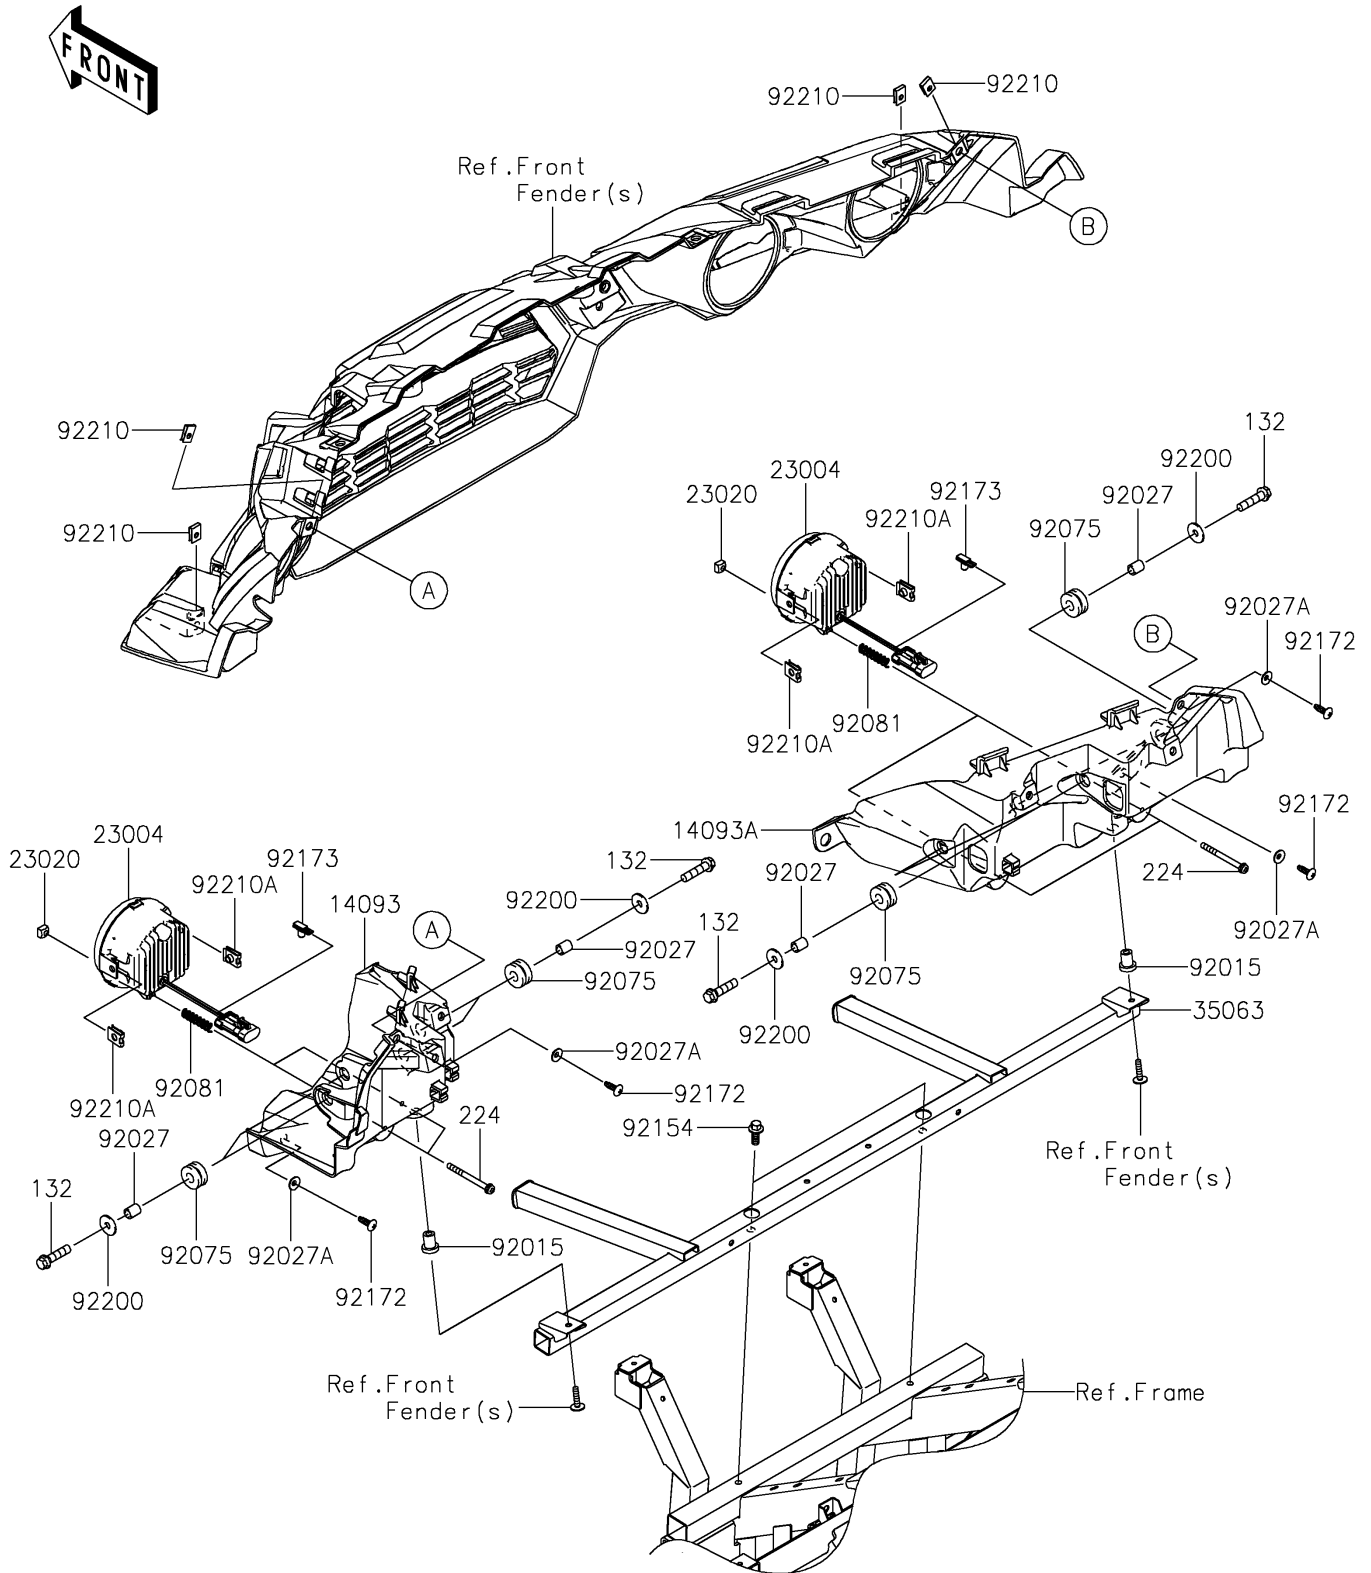

2022 TERYX4™

PARTS DIAGRAM

Headlight(s)

F2710

2022 TERYX4™

PARTS LIST

Headlight(s)

| ITEM NAME | PART NUMBER | QUANTITY |
|-------------------------------------|-------------|----------|
| COVER,HEADLIGHT,LH (Ref # 14093) | 14093-0207 | 1 |
| COVER,HEADLIGHT,RH (Ref # 14093A) | 14093-0208 | 1 |
| LAMP-HEAD (Ref # 23004) | 23004-0370 | 4 |
| NUT,4MM,FOCUS ADJUST (Ref # 23020) | 23020-018 | 4 |
| STAY,HEADLAMP (Ref # 35063) | 35063-1405 | 1 |
| NUT,RUBBER,6MM (Ref # 92015) | 92015-1692 | 2 |
| COLLAR,6.8X10X12 (Ref # 92027) | 92027-162 | 8 |
| COLLAR (Ref # 92027A) | 92027-4020 | 4 |
| DAMPER,10X24X12 (Ref # 92075) | 92075-1690 | 8 |
| SPRING,FOCUS ADJUST (Ref # 92081) | 92081-1896 | 4 |
| BOLT,FLANGED,8X20 (Ref # 92154) | 92154-1226 | 2 |
| SCREW,TAPPING,6X20 (Ref # 92172) | 92172-0883 | 4 |
| CLAMP (Ref # 92173) | 92173-1491 | 4 |
| WASHER,6.5X20X1.6 (Ref # 92200) | 92200-0283 | 8 |
| NUT,LEAF SPRING,6MM (Ref # 92210) | 92210-0624 | 4 |
| NUT (Ref # 92210A) | 92210-1125 | 8 |
| BOLT-FLANGED-SMALL,6X25 (Ref # 132) | 132BA0625 | 8 |
| SCREW-PAN-WP-CROS,4X45 (Ref # 224) | 224AA0445 | 4 |