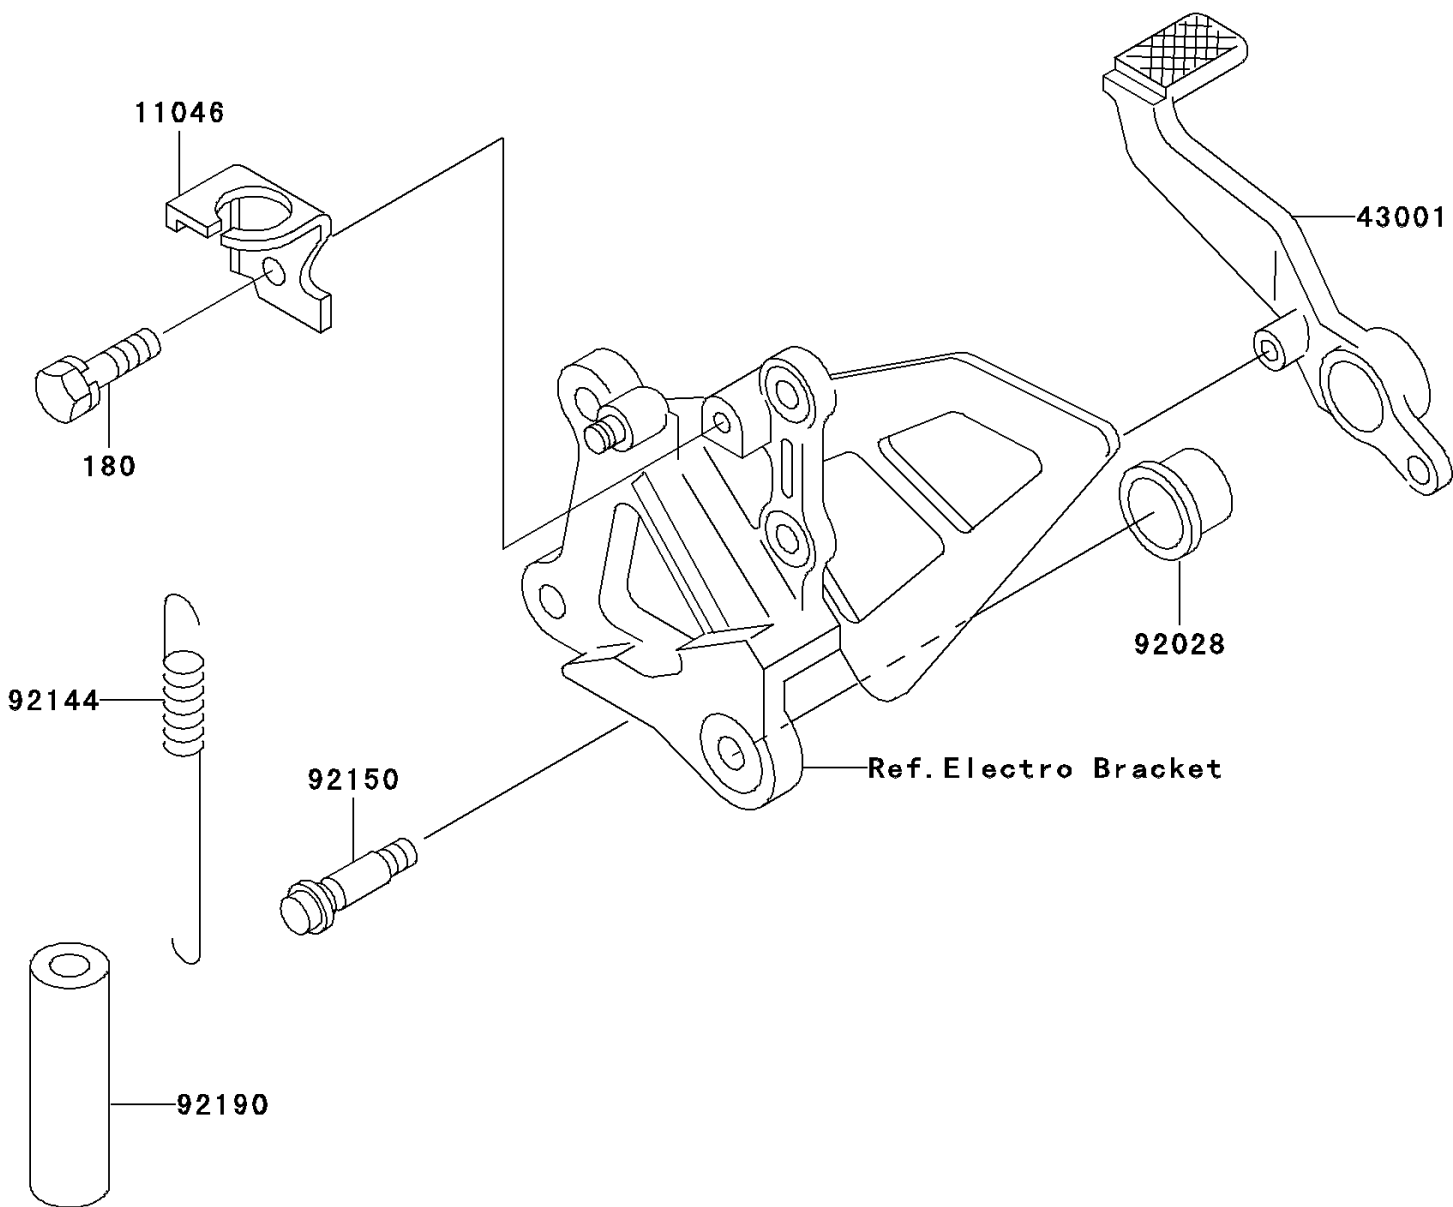

2000 Ninja® ZX™-7R PARTS DIAGRAM

Brake Pedal/Torque Link

F2260

2000 Ninja® ZX™-7R PARTS LIST

Brake Pedal/Torque Link

ITEM NAME	PART NUMBER	QUANTITY
BOLT-UPSET-WS (Ref # 180)	180H0614	1
BRACKET,REAR BRAKE SWITCH (Ref # 11046)	11046-1252	1
LEVER-BRAKE,PEDAL (Ref # 43001)	43001-1274	1
BUSHING (Ref # 92028)	92028-1576	1
SPRING,BRAKE PEDAL RETURN (Ref # 92144)	92144-1421	1
BOLT (Ref # 92150)	92150-1439	1
TUBE,14X20X100 (Ref # 92190)	92190-1170	1