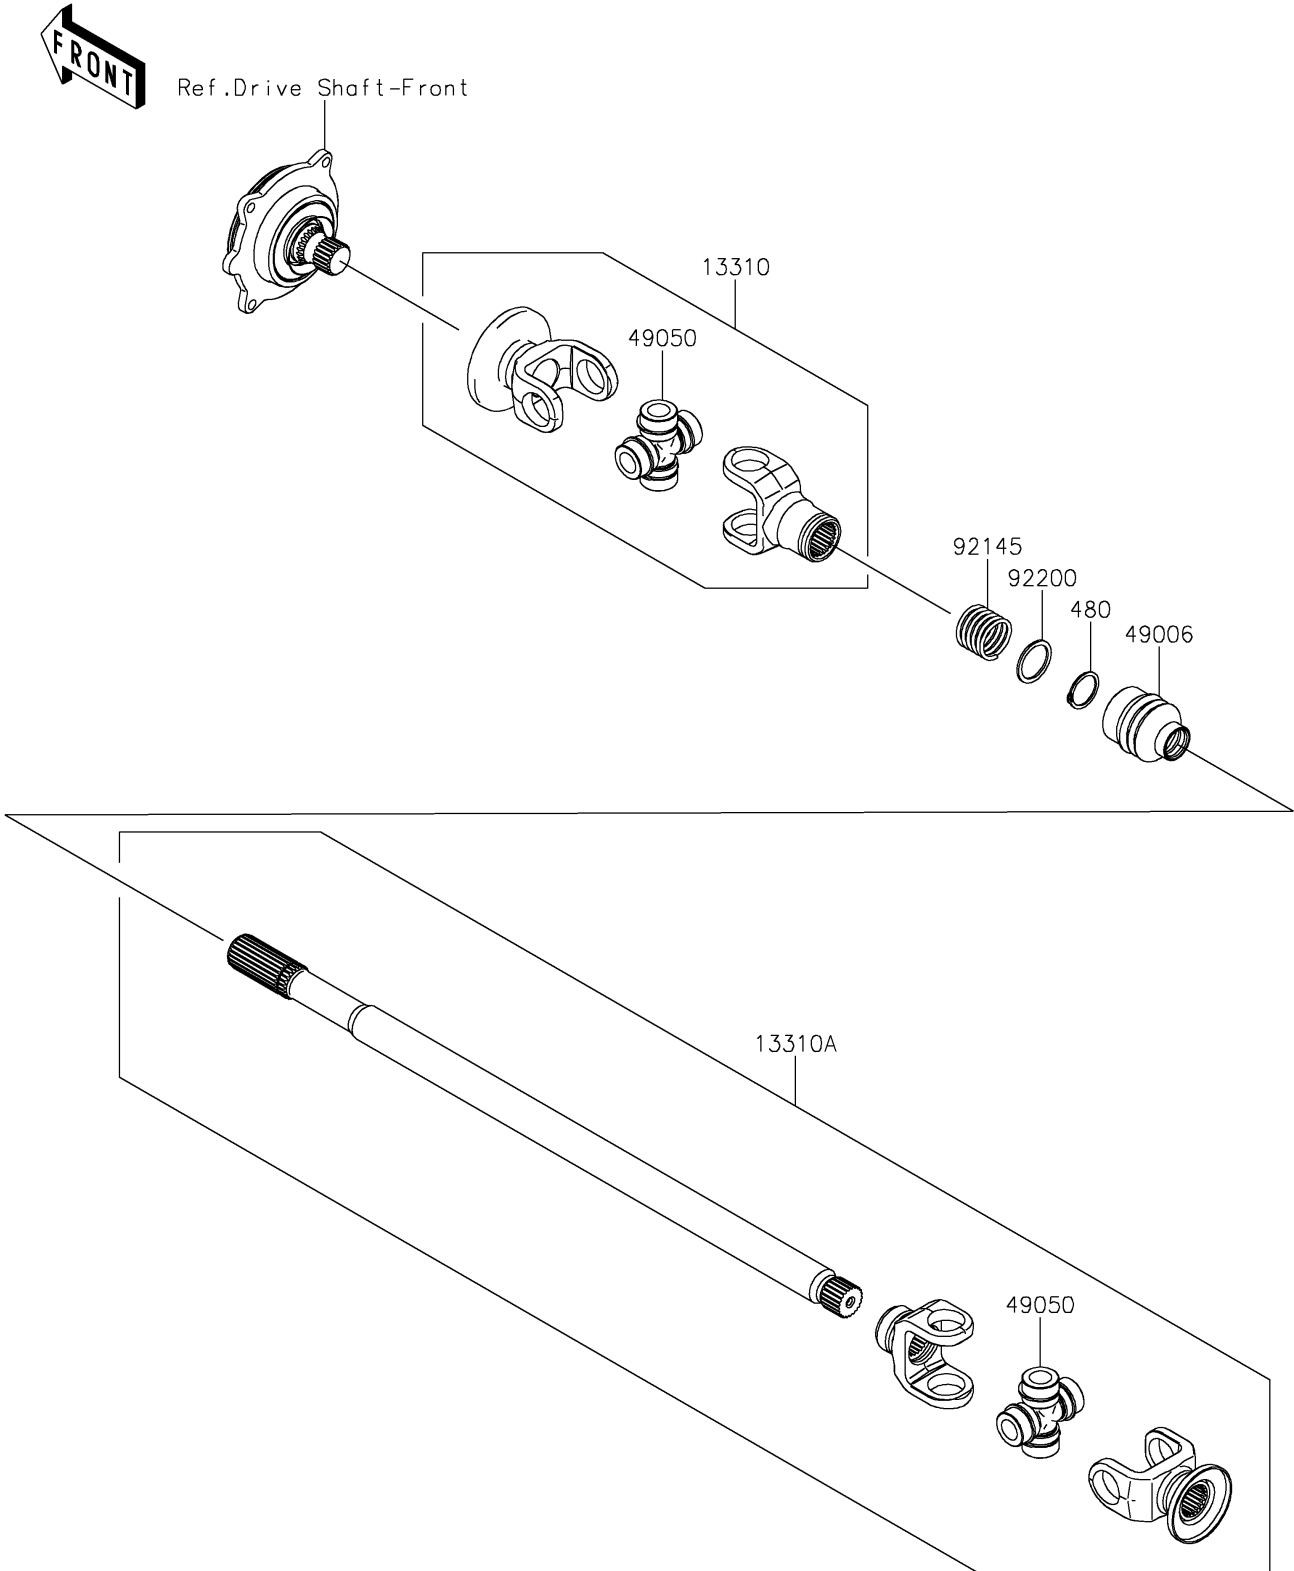

2022 TERYX4™

PARTS DIAGRAM

Drive Shaft-Propeller

E3135

2022 TERYX4™

PARTS LIST

Drive Shaft-Propeller

ITEM NAME	PART NUMBER	QUANTITY
SHAFT-ASSY,FRONT GEAR SIDE (Ref # 13310)	13310-0031	1
SHAFT-ASSY,FRONT ENG SIDE (Ref # 13310A)	13310-0032	1
BOOT,GEAR ASSY SIDE (Ref # 49006)	49006-0108	1
SPIDER (Ref # 49050)	49050-0034	2
SPRING (Ref # 92145)	92145-0823	1
WASHER,25X31X1.5 (Ref # 92200)	92200-0600	1
CIRCLIP-TYPE-C,24MM (Ref # 480)	480J2400	1