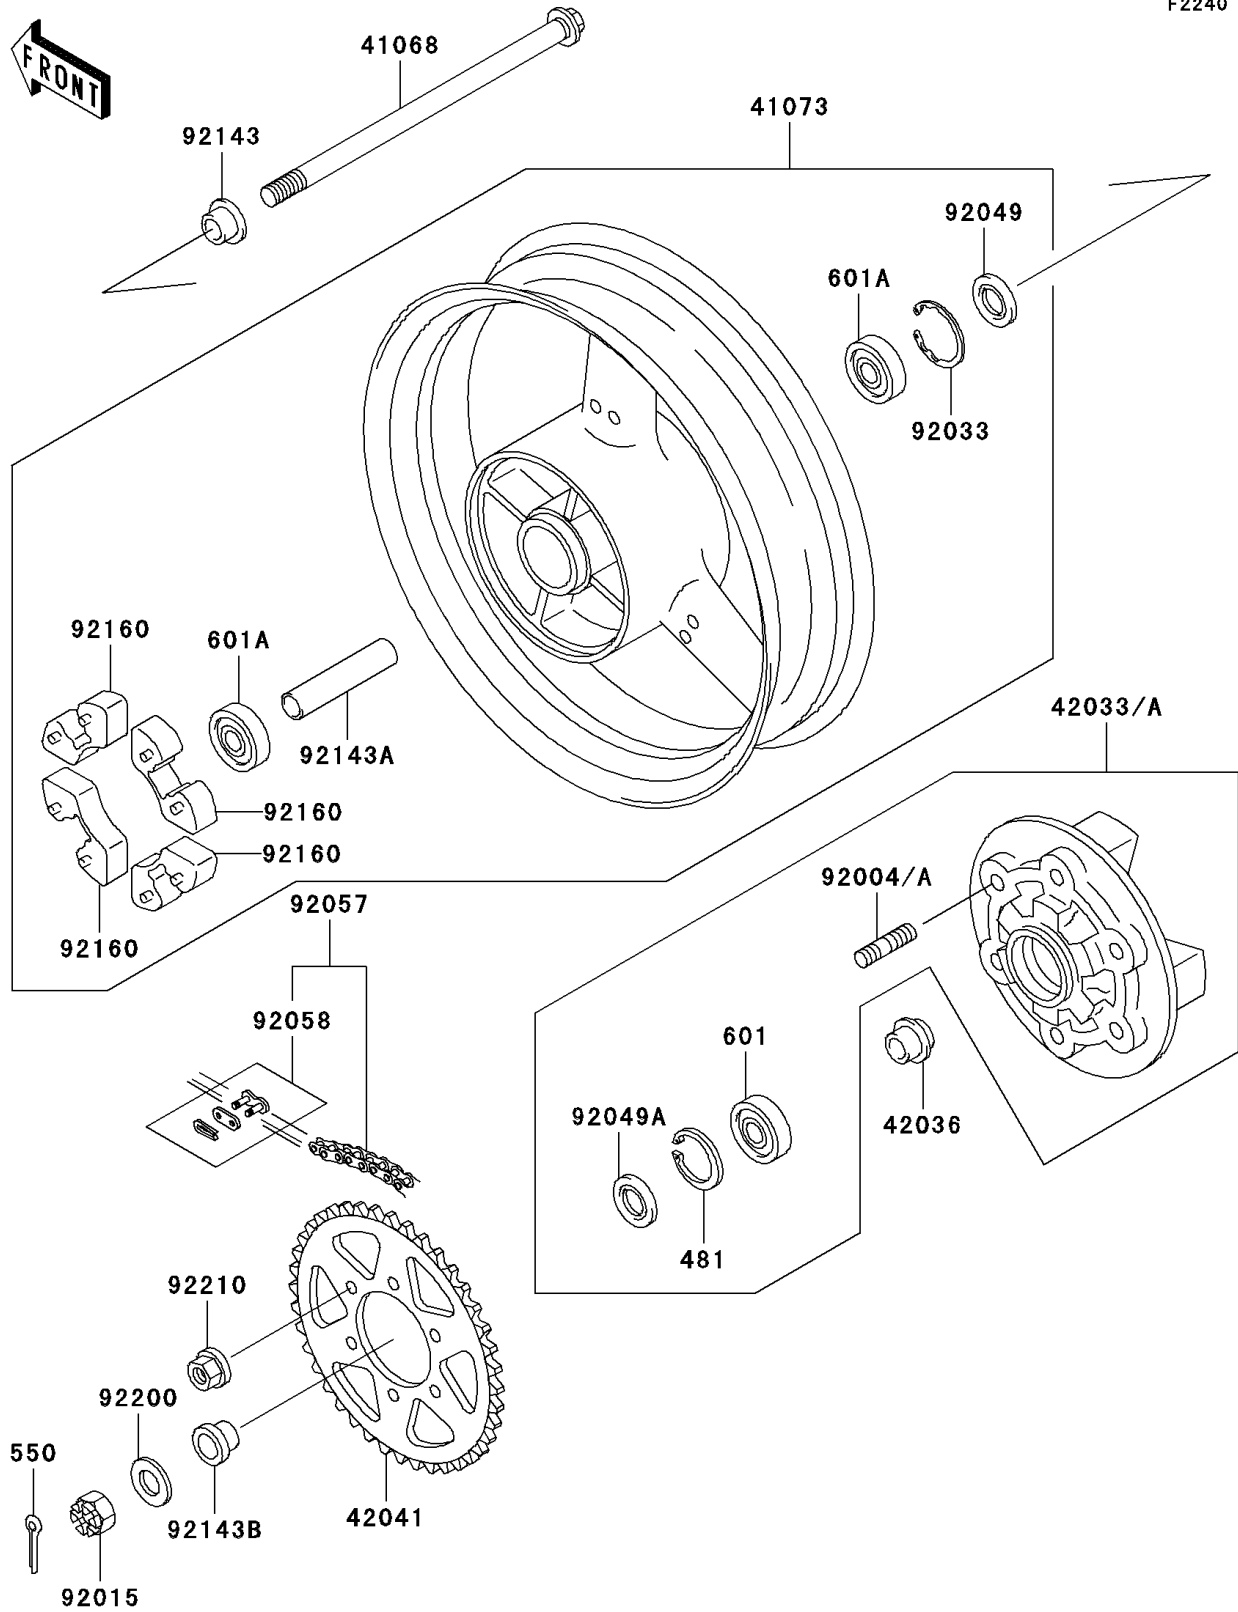

2000 Ninja® ZX™-7R PARTS DIAGRAM

Rear Wheel/Chain

F2240

2000 Ninja® ZX™-7R PARTS LIST

Rear Wheel/Chain

| ITEM NAME | PART NUMBER | QUANTITY |
|--|---------------|----------|
| CIRCLIP (Ref # 481) | 481J5500 | 1 |
| PIN-COTTER,4.0X40 (Ref # 550) | 550D4040 | 1 |
| BEARING-BALL,#6006G (Ref # 601) | 601B6006G | 1 |
| BEARING-BALL (Ref # 601A) | 601B6205UU | 1 |
| AXLE,RR (Ref # 41068) | 41068-1326 | 1 |
| WHEEL-ASSY,RR,C.GRAY (Ref # 41073) | 41073-1597-DH | 1 |
| COUPLING-ASSY,RR HUB (Ref # 42033) | 42033-1144 | 1 |
| SLEEVE,RR HUB,L=22 (Ref # 42036) | 42036-1279 | 1 |
| SPROCKET-HUB,43T (Ref # 42041) | 42041-1467 | 1 |
| STUD,10X19 (Ref # 92004) | 92004-1151 | 1 |
| NUT,CASTLE,24MM (Ref # 92015) | 92015-1844 | 1 |
| RING-SNAP,52MM (Ref # 92033) | 92033-1043 | 1 |
| SEAL-OIL,RR HUB,L=159 (Ref # 92049) | 92049-1375 | 1 |
| SEAL-OIL,PJN 40 55 8 (Ref # 92049A) | 92049-1376 | 1 |
| CHAIN,DRIVE,RKGB525R0Z2X110L (Ref # 92057) | 92057-0013 | 1 |
| JOINT-CHAIN,DRIVE (Ref # 92058) | 92058-1109 | 1 |
| COLLAR,RR AXLE,RH,L=26 (Ref # 92143) | 92143-1475 | 1 |
| COLLAR,RR HUB,L=136 (Ref # 92143A) | 92143-1783 | 1 |
| COLLAR,RR AXLE,LH,L=17 (Ref # 92143B) | 92143-1784 | 1 |
| DAMPER,SHOCK,RR HUB (Ref # 92160) | 92160-1485 | 1 |
| WASHER,25.5X38X4.5 (Ref # 92200) | 92200-1081 | 1 |
| NUT,10MM (Ref # 92210) | 92210-1258 | 1 |